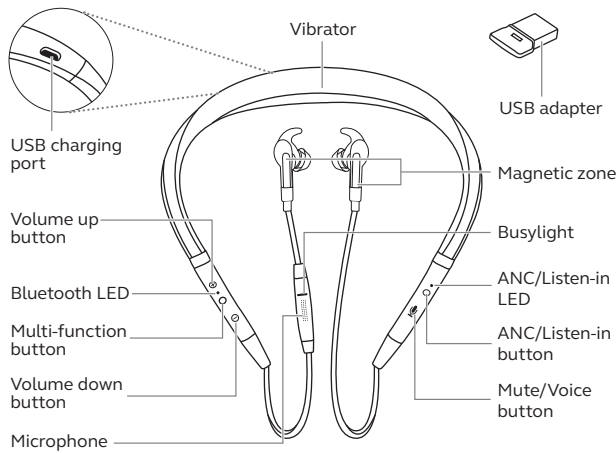

How to use

Busylight lets colleagues know you are not to be disturbed.