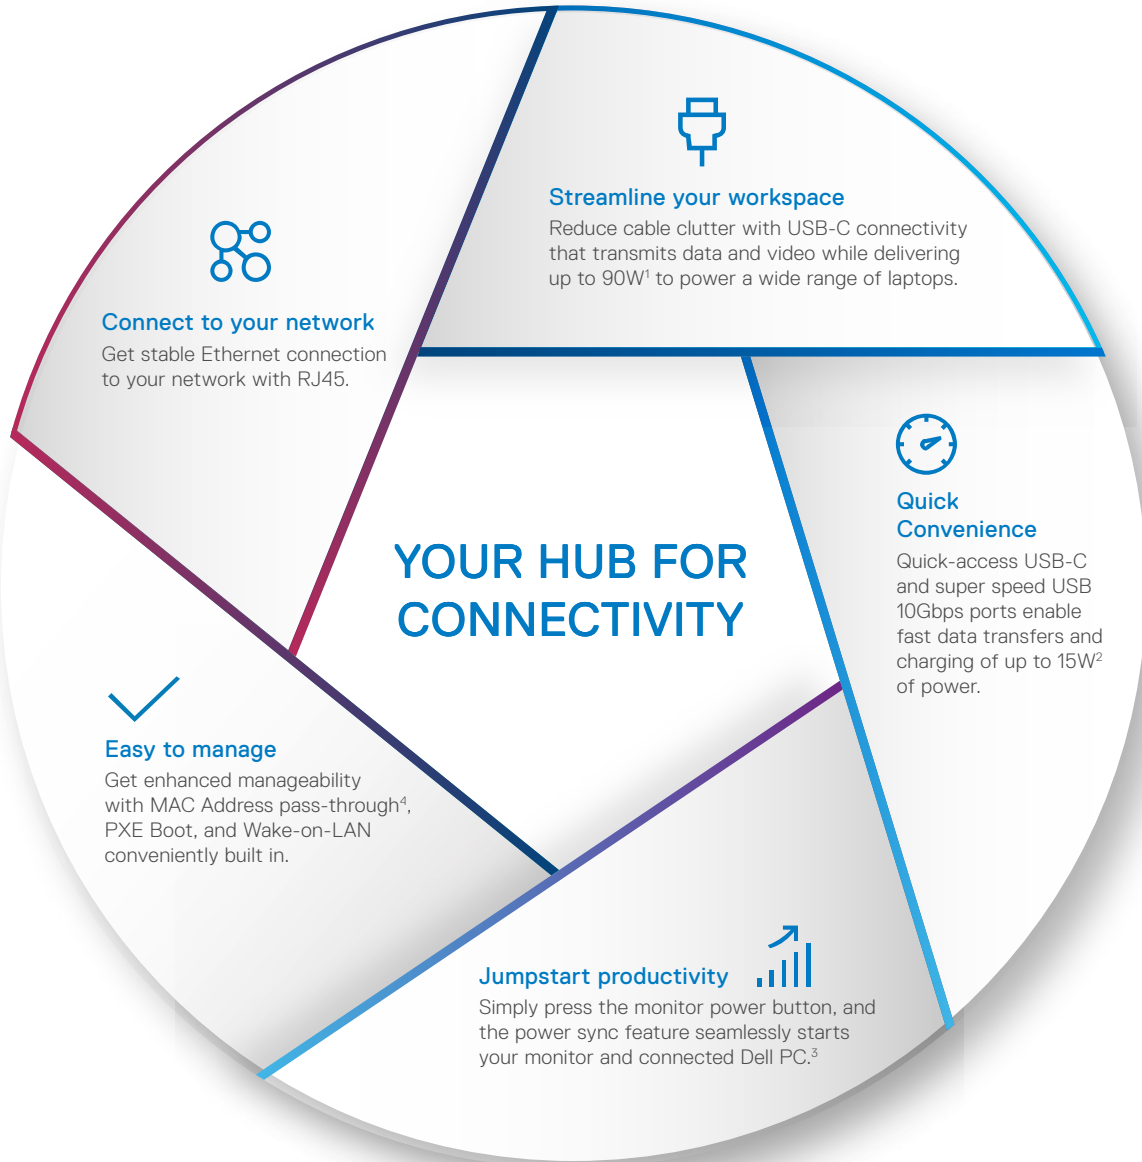

U3223QZ

Connectivity that drives productivity

USB-C Hub monitors offer extensive connectivity options including USB-C (up to 90W power delivery), RJ45 for wired Ethernet access, super speed USB for fast data transfers, and more.