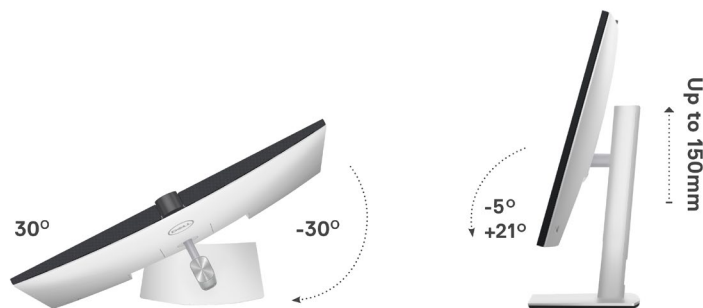

Work comfortably

Experience made-for-you comfort by tilting, swiveling and adjusting the height of your monitor (150mm max).