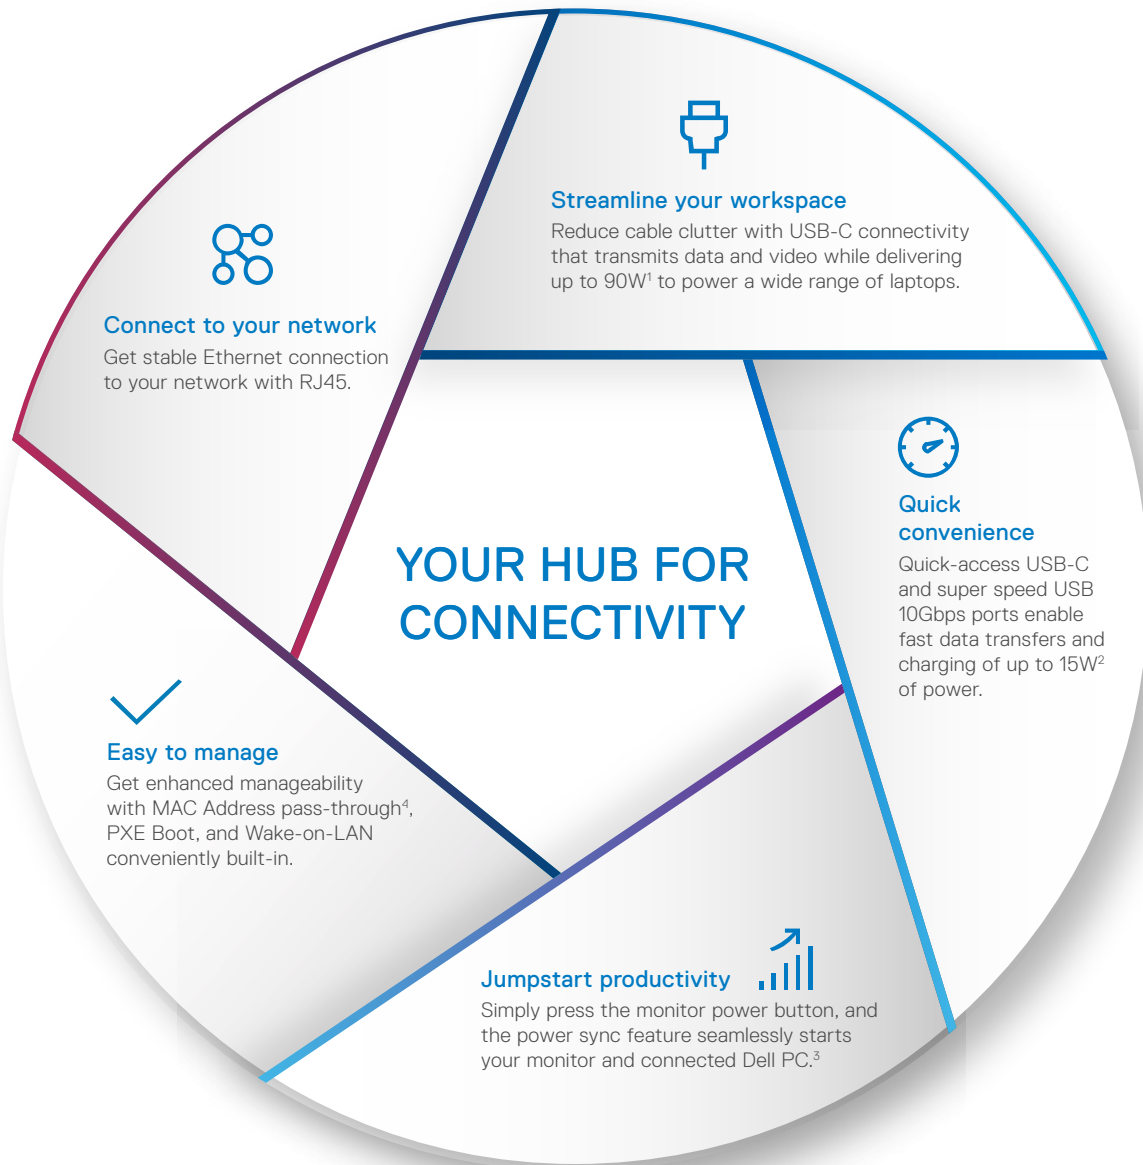

U2723QE, U3223QE

Connectivity that drives productivity

These USB-C Hub monitors offer extensive connectivity options including USB-C (up to 90W power delivery), RJ45 for wired Ethernet access, super speed USB for fast data transfers, and more.