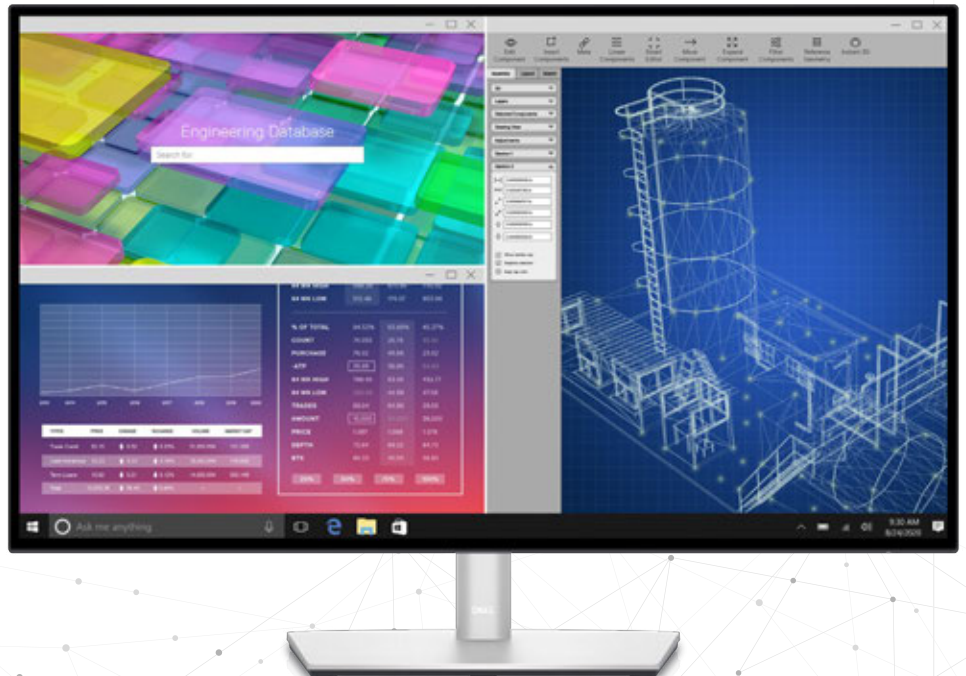

U2723QE, U3223QE

Enhanced productivity

Dell Display Manager enhances everyday productivity through comprehensive management tools, giving you optimal front of screen experience, efficient display management, and easy, effortless multitasking.

Productive at every level

Easy Arrange allows you to easily tile multiple applications across one or more screens with 38 pre-set window partitions and the ability to personalize up to five windows, giving you improved multitasking abilities.

The key to convenience

Shortcut keys can save you even more time, letting you easily configure your display management settings so you can get to work faster.

Seamless transitions

The auto-restore feature remembers where you left off, so applications will go back to where you left them, even after you've unplugged.

Expanded compatibility

With support for multiple operating systems⁷, Dell Display Manager helps you stay productive however you work.

More ways to manage

Asset management reports allow IT managers to quickly capture and track monitor information as well as configure multiple monitors at once through a single setup.

Learn more about [Dell Display Manager](#).