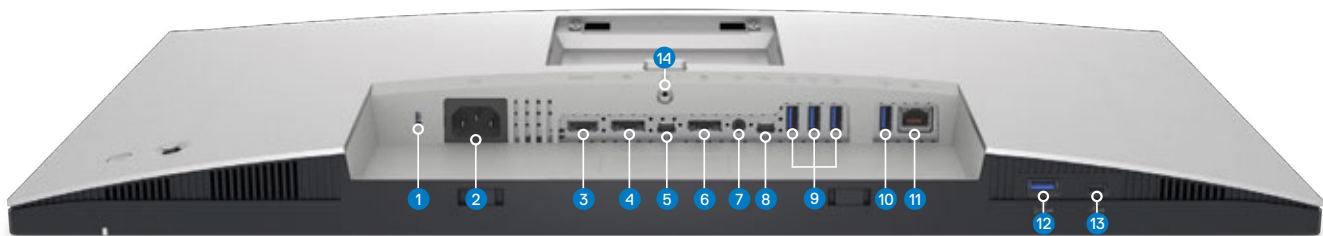

ULTRASHARP 32 4K USB-C HUB MONITOR - U3223QE TECHNICAL SPECIFICATION

WEIGHT (PANEL ONLY - FOR VESA MOUNT)	5.65 kg 12.46 lb
WEIGHT (WITH STAND ASSEMBLY AND CABLES)	10.36 kg 22.84 lb
WEIGHT (WITH PACKAGING)	14.49 kg 31.94 lb
SECURITY	Security lock slot** (cable lock sold separately) Anti-theft stand lock slot (to panel)
COMPLIANT STANDARDS	· ENERGY STAR® Certified Monitor · EPEAT® Gold registered where applicable · RoHS Compliant · TCO Certified Edge · BFR/PVC Free (Halogen-free) (excluding external cables) · Arsenic-Free glass and Mercury-Free for the panel only
FLAT PANEL MOUNT INTERFACE	VESA mounting holes (100 mm x 100 mm - behind attached VESA Cover)
TEMPERATURE RANGE	Operating: 0°C to 40°C (32°F to 104°F) Non-operating: -20°C to 60°C (-4°F to 140°F)
HUMIDITY RANGE	Operating: 10% to 80% (non-condensing) Non-Operating: 5% to 90% (non-condensing) - Storage and Shipping
ALTITUDE	Operating: 5000 m (16404 ft) max Non-Operating: 12192 m (40000 ft) max
VOLTAGE REQUIRED	100 VAC to 240 VAC/ 50 Hz or 60 Hz+3 Hz/2.7 A (typical)
POWER CONSUMPTION NORMAL OPERATION	0.2 W (Off Mode) 0.3 W (Standby Mode) 29.4 W (On Mode) 220 W (Max)
WHAT'S INCLUDED	Monitor, Stand Riser, Stand Base 1 x Power cable 1 x Type-C (C-C cable) - 1 m 1 x DP cable (DP to DP) - 1.8 m 1 x super speed USB (Type-A to Type-B) Factory calibration report Quick setup guide Safety, Environmental and Regulatory Information

PORTS AND SLOTS

1 Security lock slot**	6 DisplayPort (out)	10 Super speed USB 10Gbps (USB 3.2 Gen 2) Type-A Downstream port with Power Charging	13 USB-C Downstream port (10Gbps, 15W)
2 Power connector	7 Audio line-out port	11 RJ45 port	14 Stand lock
3 HDMI port	8 USB-C Upstream port (data only)	12 Super speed USB 10Gbps (USB 3.2 Gen 2) Type-A Downstream port	
4 DisplayPort	9 Super speed USB 10Gbps (USB 3.2 Gen 2) Type-A Downstream port		
5 USB-C Upstream port (video and data, up to 90W power delivery)