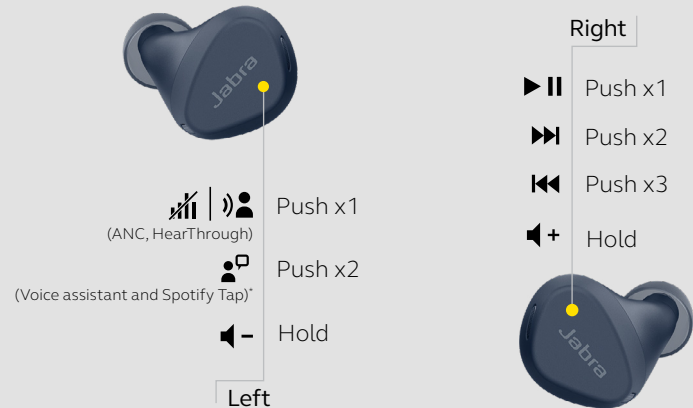

HOW TO CHARGE

Up to 28 hours charge on-the-go

Up to 7 hours battery

HOW TO USE - CALLS

See the User Manual for button functionality when using either earbud

HOW TO USE - MUSIC

Tap both buttons simultaneously to power off
Press any button to power on

	FEATURES	BENEFITS
Connectivity	Bluetooth 5.2	No audio dropouts or interruptions – Jabra 6th generation true wireless
Audio	ANC	Filters out background noise. ANC is activated through the Jabra Sound+ app.
	Adjustable HearThrough	Adjustable HearThrough lets you hear the outside world without removing your earbuds
	Noise isolating fit	Closed acoustic design to block out surrounding noise
	SBC and Qualcomm® aptX™	Enhanced sound performance
	Customizable EQ	Hear your music your way with the customizable equalizer, available in the Jabra Sound+ app
Ease of use	4-microphone technology	For crystal clear calls
	Mono mode	Use either earbud independently for more flexibility
	Rechargeable battery	Up to 7 hours battery in the buds, and 21 hours in the case (a total of 28 hours)
	Fast charge	10 minutes of charge gets you up to 1 hour's battery
	Instant app access	Spotify Tap playback* (Android only)
Design & comfort	Fast pair	Google Fast Pair (Android only)
	Voice Assistant enabled	Alexa Built-in (Android only), Siri® and Google Assistant
	Compact design	Designed for a secure active fit
Durability	Accessories	3 pairs of round silicon EarGels™ (S, M, L), a charging case, and a USB-A to USB-C cable
	IP57	Water and sweat proof, and made from premium, durable materials with a 2-year warranty**
App	Jabra Sound+	Access customizable EQ, ANC and adjustable HearThrough, Find my Jabra and more

*Spotify Tap playback / Voice assistant button can be re-configured in the Jabra Sound+ app **Against failure from dust and water with Jabra Sound+ app registration