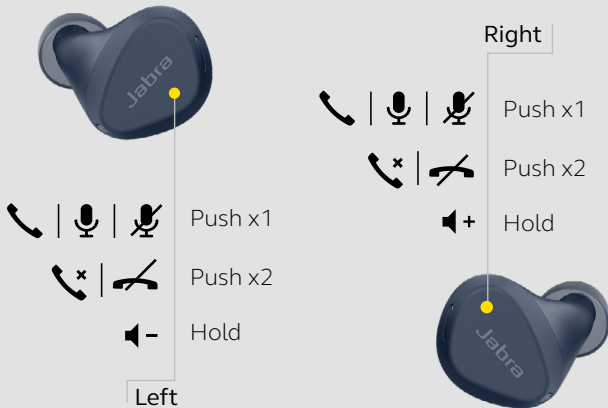

HOW TO CHARGE

Up to 28 hours charge on-the-go

Up to 7 hours battery

HOW TO USE - CALLS

See the User Manual for button functionality when using either earbud

HOW TO USE - MUSIC

Tap both buttons simultaneously to power off
Press any button to power on

	FEATURES	BENEFITS
Connectivity	Bluetooth 5.2	No audio dropouts or interruptions – Jabra 6th generation true wireless
Audio	ANC	Filters out background noise. ANC is activated through the Jabra Sound+ app.
	Adjustable HearThrough	Adjustable HearThrough lets you hear the outside world without removing your earbuds
	Noise isolating fit	Closed acoustic design to block out surrounding noise
	SBC and Qualcomm® aptX™	Enhanced sound performance
	Customizable EQ	Hear your music your way with the customizable equalizer, available in the Jabra Sound+ app
Ease of use	4-microphone technology	For crystal clear calls
	Mono mode	Use either earbud independently for more flexibility
	Rechargeable battery	Up to 7 hours battery in the buds, and 21 hours in the case (a total of 28 hours)
	Fast charge	10 minutes of charge gets you up to 1 hour's battery
	Instant app access	Spotify Tap playback* (Android only)
Design & comfort	Fast pair	Google Fast Pair (Android only)
	Voice Assistant enabled	Alexa Built-in (Android only), Siri® and Google Assistant
	Compact design	Designed for a secure active fit
Durability	Accessories	3 pairs of round silicon EarGels™ (S, M, L), a charging case, and a USB-A to USB-C cable
	IP57	Water and sweat proof, and made from premium, durable materials with a 2-year warranty**
App	Jabra Sound+	Access customizable EQ, ANC and adjustable HearThrough, Find my Jabra and more

*Spotify Tap playback / Voice assistant button can be re-configured in the Jabra Sound+ app **Against failure from dust and water with Jabra Sound+ app registration