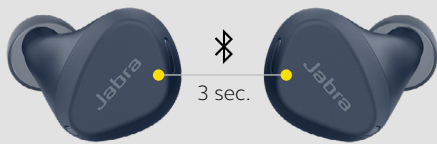

HOW TO PAIR

Push the buttons on both earbuds for 3 seconds, then go to the Bluetooth menu of your phone to connect your earbuds, or with Google Fast Pair, your Android phone will instantly ask to connect to your buds if nearby.