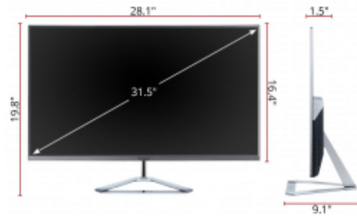

Key Features

Wide Quad HD Resolution | Ultra-slim panel with Frameless

Design | SuperClear® IPS Panel Technology | Versatile

Connectivity | Optimized View Settings

Product Description

The ViewSonic® VX3276-2K-mhd is a sleek 32" (31.5" viewable) WQHD monitor with a modern and minimalist style perfect for home use. With IPS Panel technology, this monitor offers best-in-class screen performance with ultra-wide viewing angles. A premium ID includes an ultra-slim profile and unique desktop stand. A sleek edge-to-edge frameless design combined with a stunning 2560 x 1440 resolution provides 70% more on-screen content than Full HD monitors, making project management and multitasking easier than before. Versatile HDMI, DisplayPort, and Mini DisplayPort inputs offer flexible connectivity options for both computing and gaming, while an exclusive ViewMode™ feature provides intuitive presets for optimized screen performance in different applications. With ViewSonic's industry-leading 3-year limited warranty, this monitor is a solid long-term investment that combines style and high performance for the home.

1. Menu Control Panel
2. HDMI 1.4 (x2)
3. Display Port In
4. Mini Display Port

5. Audio Out
6. Internal Speaker
7. VESA Compatible Wall Mount (100 x 100 mm)

32"
DISPLAY

IPS
PANEL

2560 x 1440
RESOLUTION

Contact Sales

- call: 888.881.8781
- email: salesinfo@viewsonic.com
- visit: viewsonic.com

Display:

Display Size (in.):	32
Viewable Area (in.):	31.5
Panel Type:	IPS
Resolution:	2560 x 1440
Resolution Type:	WQHD
Static Contrast Ratio:	1,200:1
Dynamic Contrast Ratio:	80,000,000:1
Light Source:	WLED
Brightness:	250 cd/m2
Colors:	1.07B
Color Space Support:	10 Bit
Aspect Ratio:	16:9
Response Time (Typical GTG):	8ms
Response Time (GTG w/OD):	4ms
Viewing Angles:	178° horizontal, 178° vertical
Backlight Life (Hours):	30,000
Panel Surface:	Anti-glare, Hard coating (3H)