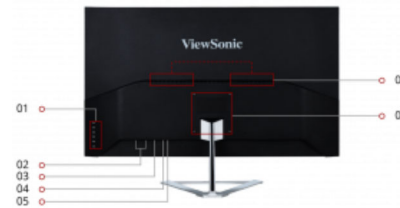

1. Menu Control Panel
2. HDMI 1.4 (x2)
3. Display Port In
4. Mini Display Port

5. Audio Out
6. Internal Speaker
7. VESA Compatible Wall Mount (100 x 100 mm)

32"
DISPLAY

IPS
PANEL

2560 x 1440
RESOLUTION

Contact Sales

- call: 888.881.8781
- email: salesinfo@viewsonic.com
- visit: viewsonic.com

Display:

Display Size (in.):	32
Viewable Area (in.):	31.5
Panel Type:	IPS
Resolution:	2560 x 1440
Resolution Type:	WQHD
Static Contrast Ratio:	1,200:1
Dynamic Contrast Ratio:	80,000,000:1
Light Source:	WLED
Brightness:	250 cd/m2
Colors:	1.07B
Color Space Support:	10 Bit
Aspect Ratio:	16:9
Response Time (Typical GTG):	8ms
Response Time (GTG w/OD):	4ms
Viewing Angles:	178° horizontal, 178° vertical
Backlight Life (Hours):	30,000
Panel Surface:	Anti-glare, Hard coating (3H)

Video Input:

Digital Sync:	TMDS for HDMI, PCI-E for DP / Mini DP
---------------	---------------------------------------

Ergonomics:

Tilt (Forward/Back):	4° / 15°
----------------------	----------

Weight (imperial):

Dimensions (metric) (WxHxD):

Packaging (mm):	785.0 x 498.0 x 112.0
Physical (mm):	712.9 x 503.9 x 230.0
Physical Without Stand (mm):	712.9 x 416.4 x 38.2

General:

Regulations: cTUVus, FCC-B with ICES003, MX-CoC, Mexico Energy