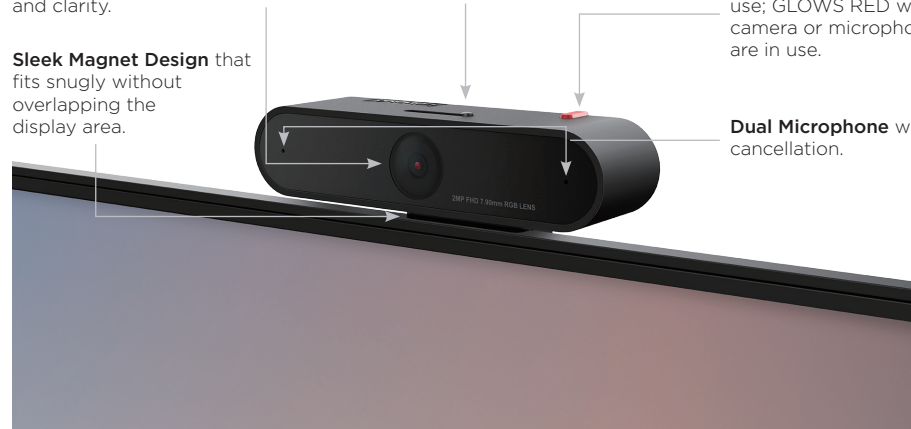

LENOVO LC50 MODULAR CAMERA

RESOLUTION
1080p / 30 fps

LENS TYPE
RGB

RGB SENSOR SIZE
1/2.9-inch

CAMERA FOV
90°

MICROPHONE
Built-in 2x

NOISE CANCELLATION
Yes

PRIVACY SHUTTER
Yes (built-in)

PRIVACY LIGHT
Yes (built-in)

SHOOTING ANGLE
Tilt : +/-30°

CAMERA CONTROL
Tilt

CABLE LENGTH
1.5 m

I/O PORTS
USB-A

SYSTEM SUPPORT
Windows, Mac, Chrome OS

DIMENSION (W X D X H)
Unpacked
mm : 116 x 39 x 55.9
inches : 4.57" x 1.54" x 2.20"

Packed
mm : 137 x 70 x 62
inches : 5.39" x 2.76" x 2.44"

SALIENT FEATURES

1080p RGB Camera with 1/2.9-inch sensor size for excellent resolution and clarity.

Lens Shutter to address your privacy needs.

Privacy Light Feature - OFF when camera & microphone are not in use; GLOWS RED when either camera or microphone, or both are in use.

Sleek Magnet Design that fits snugly without overlapping the display area.

Dual Microphone with noise cancellation.