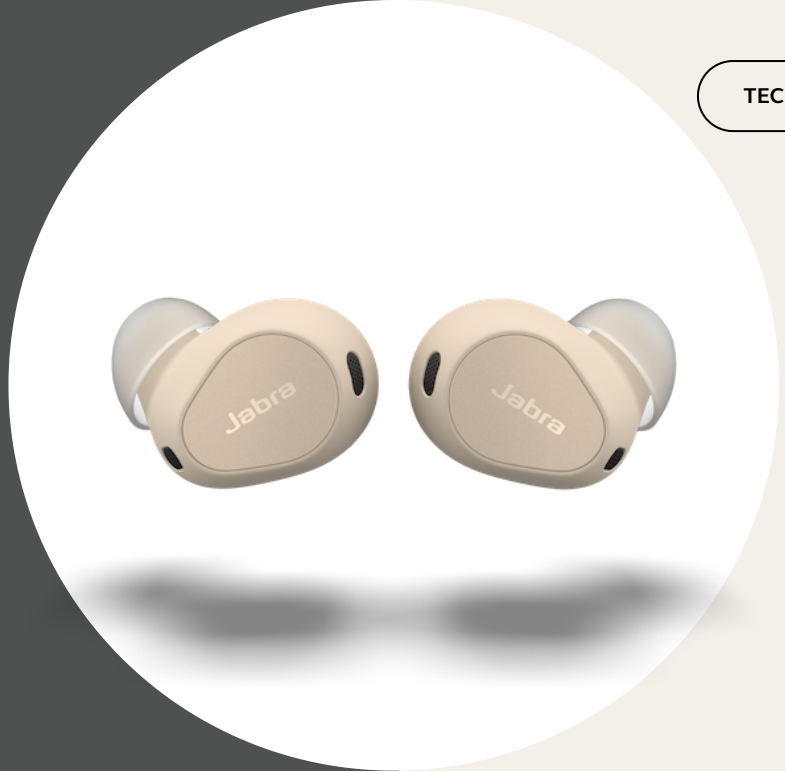

ELITE 10

Our most advanced earbuds for work and life. Clear calls, all-day comfort & Dolby Atmos Experience

- > Jabra ComfortFit relieves in-ear pressure for all-day wearing
- > 10mm speakers for rich sound
- > Up to 2x more noise cancellation with Jabra Advanced ANC™*
- > Spatial Sound with Dolby Head Tracking for a Dolby Atmos experience
- > 6-mic call technology for crystal-clear calls
- > Connect to 2 devices at once with Bluetooth Multipoint

General info	Box contents	Earbuds, charging case, USB-C to USB-A cable, warranty and warning leaflet, 4 sizes of EarGels™
	Packaging dimensions - e-commerce box (WxHxD)	115mm x 159mm x 34mm 4.5in x 6.3in x 1.3in
	Packaging dimensions - retail box (WxHxD)	112mm x 132mm x 35mm 4.4in x 5.2in x 1.4in
	Main unit dimensions (WxHxD)	19.6mm x 18.8mm x 28.2mm 0.8in x 0.7in x 1.1in
	Charging case dimensions (WxHxD)	24.4mm x 46.9mm x 65.4mm 1in x 1.8in x 2.6in
	Earbud weight (each earbud)	5.7g 0.2oz
	Charging case weight	45.9g 1.6oz
	USB cable length	20cm 7.9in
	IP rating (main unit)	IP57
	Warranty	2-year warranty (Against failure from dust and water with Jabra Sound+ app registration)
	LED features and functions	Battery status, Firmware update status
	Certifications and compliance	MFi, Qi, FCC, ISED, CE, RoHS, REACH, Proposition 65, Google Assistant, Fast Pair, Spotify Tap, Dolby Atmos, BQB
Audio	Active Noise Cancellation (ANC)	Jabra Advanced ANC™
	ANC on calls	Yes
	Automatic volume adjustment	Yes
	Number of microphones	6
	Microphone type	MEMS
	Microphone bandwidth	100Hz - 8000Hz
	Spatial sound	Yes, Dolby Atmos with Dolby Head Tracking
	Sidetone	Yes
	Mono mode	Yes
	HearThrough	Yes
	Noise reduction on calls	Yes
	Speaker size	10mm 0.393in
	Speaker bandwidth (music mode)	20Hz - 20000Hz
	Speaker bandwidth (speak mode)	100Hz - 8000Hz
	Audio codecs supported	AAC, SBC
	Auto resume music	Yes
	Auto pause music	Yes