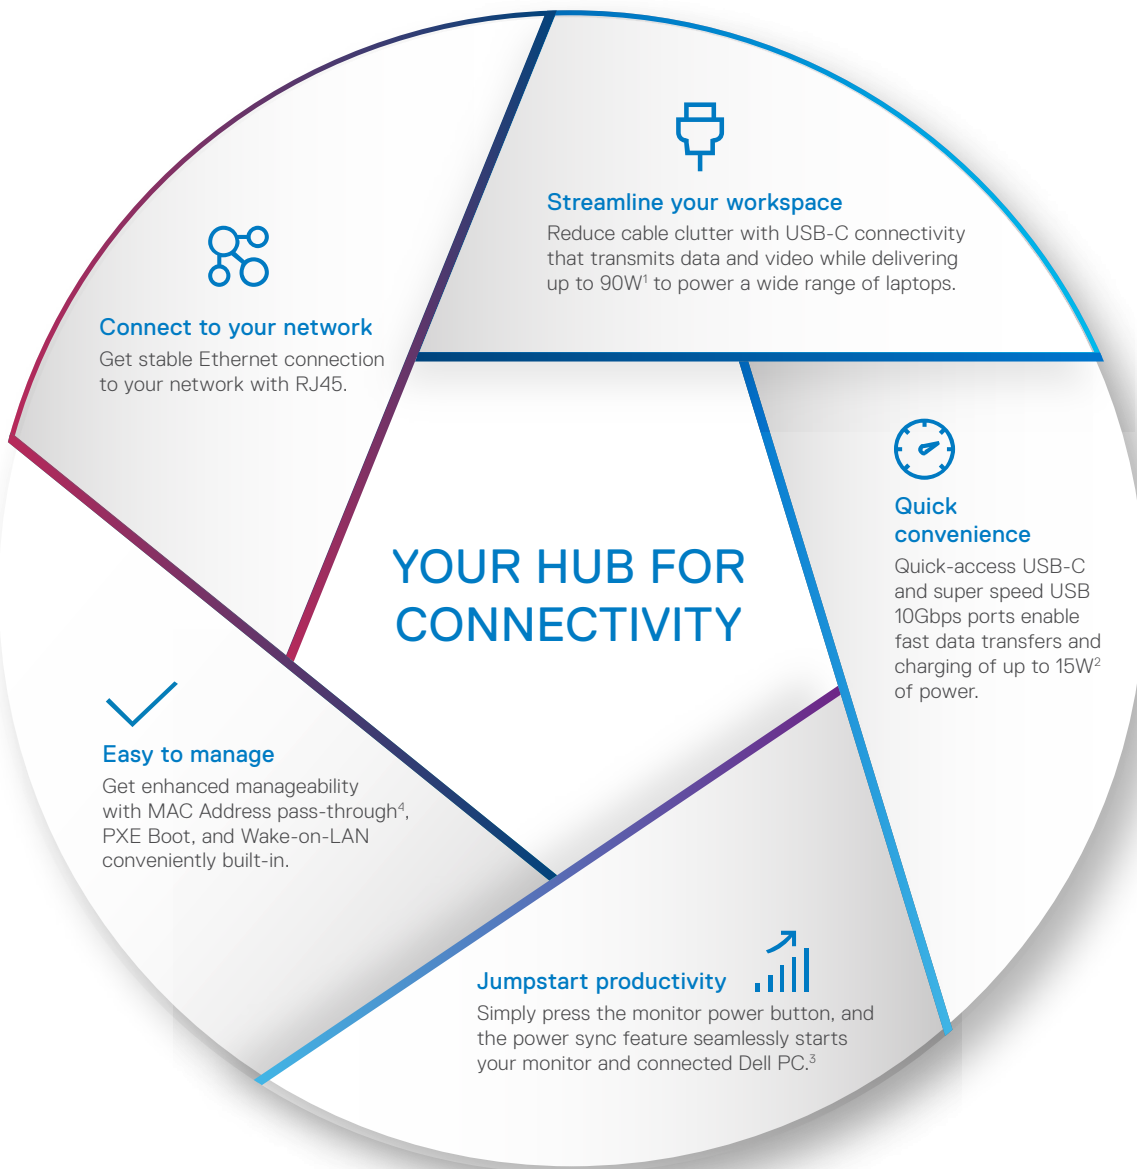

U2723QE, U3223QE

Connectivity that drives productivity

These USB-C Hub monitors offer extensive connectivity options including USB-C (up to 90W power delivery), RJ45 for wired Ethernet access, super speed USB for fast data transfers, and more.