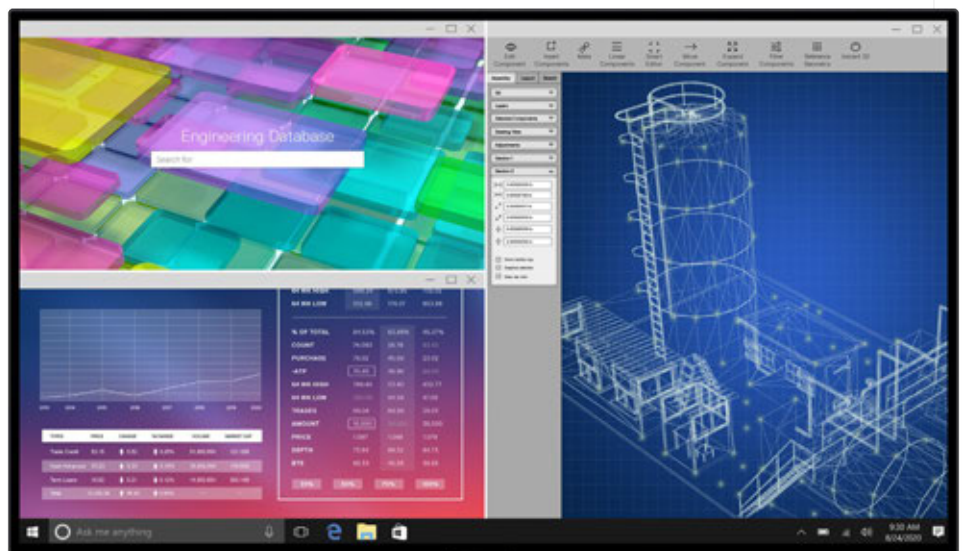

U2723QE, U3223QE

Enhanced productivity

Dell Display Manager enhances everyday productivity through comprehensive management tools, giving you optimal front of screen experience, efficient display management, and easy, effortless multitasking.

Productive at every level

Easy Arrange allows you to easily tile multiple applications across one or more screens with 38 pre-set window partitions and the ability to personalize up to five windows, giving you improved multitasking abilities.

The key to convenience

Shortcut keys can save you even more time, letting you easily configure your display management settings so you can get to work faster.

Seamless transitions

The auto-restore feature remembers where you left off, so applications will go back to where you left them, even after you've unplugged.

Expanded compatibility

With support for multiple operating systems⁷, Dell Display Manager helps you stay productive however you work.

More ways to manage

Asset management reports allow IT managers to quickly capture and track monitor information as well as configure multiple monitors at once through a single setup.

Learn more about [Dell Display Manager](#).