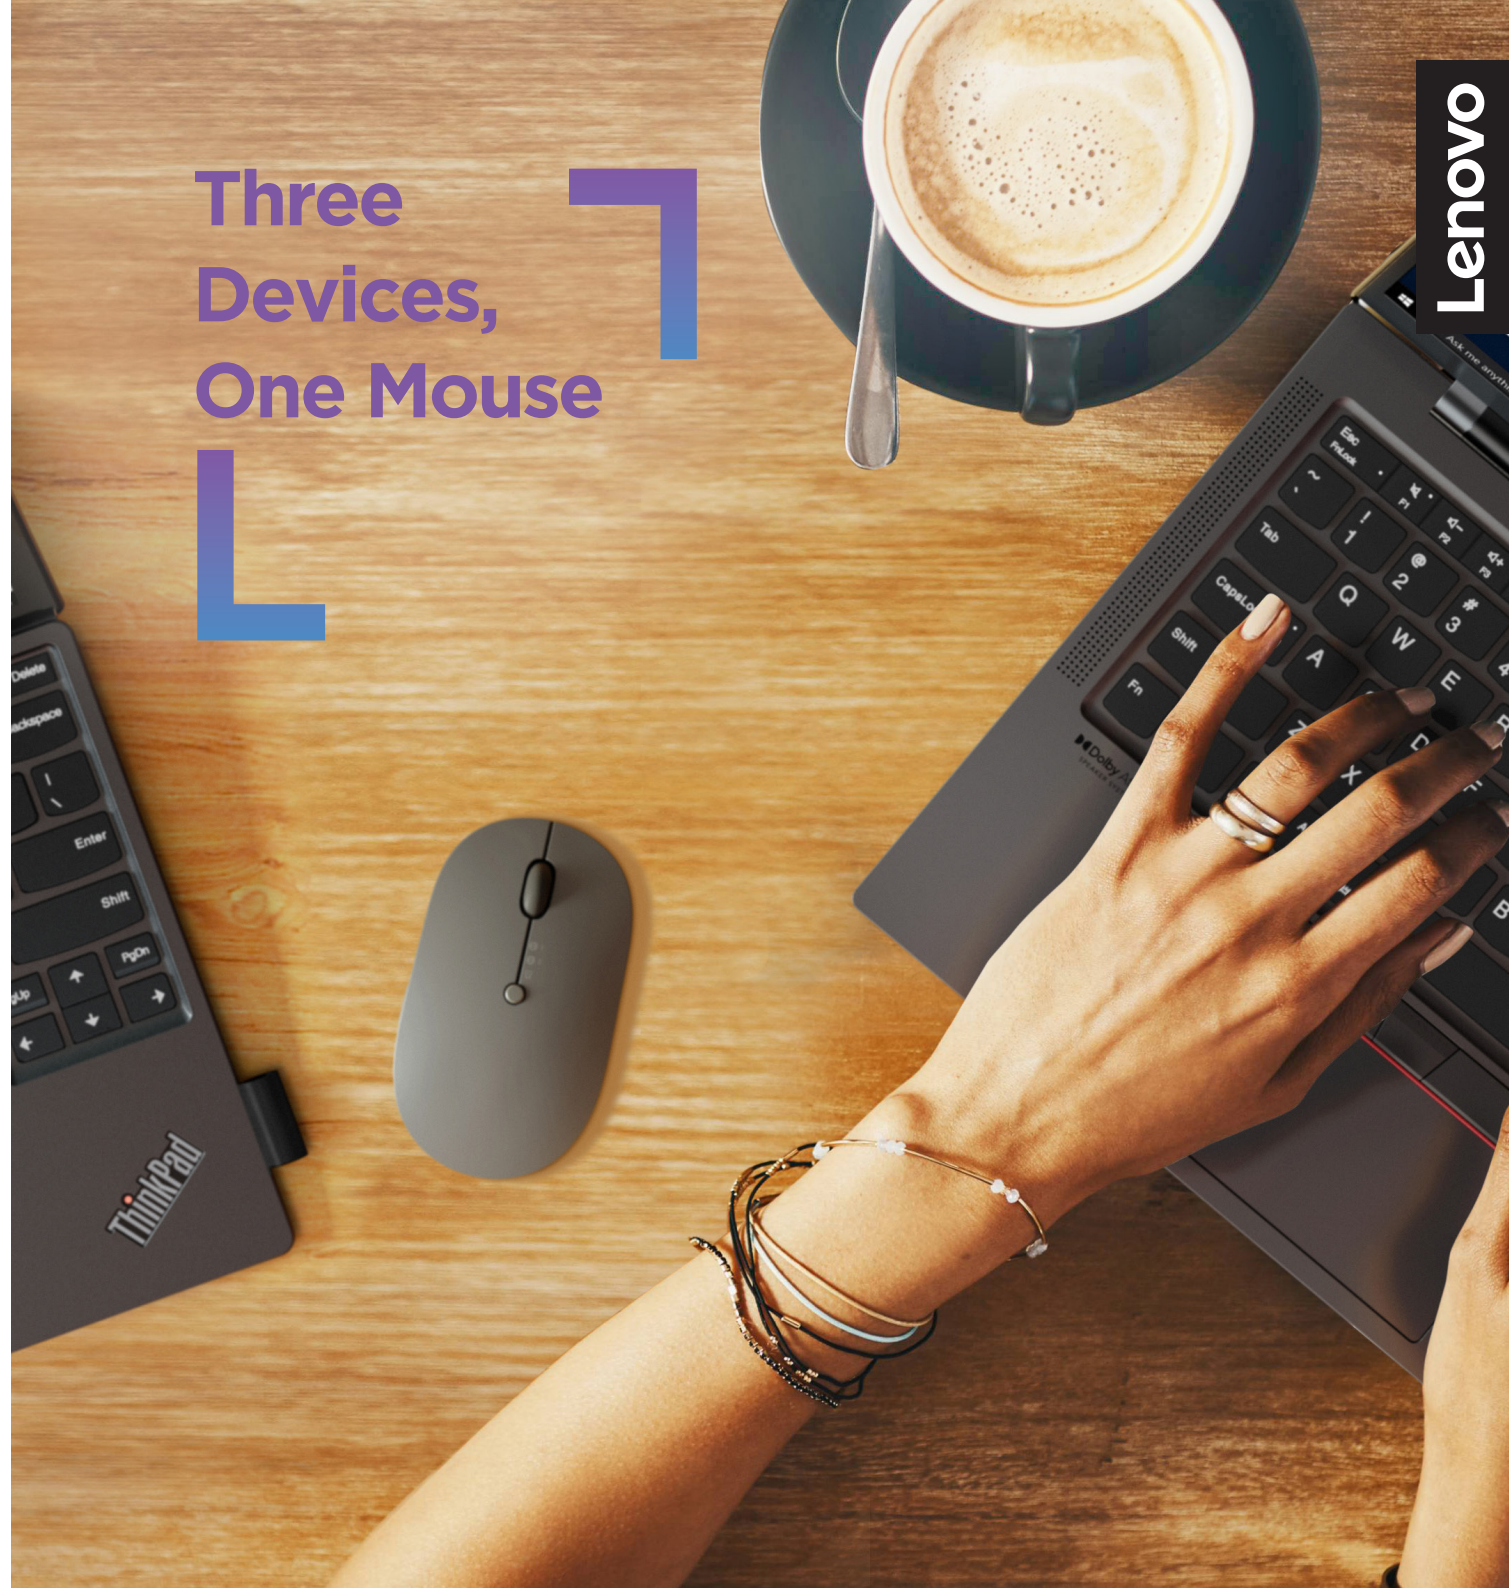

Lenovo
Go

Three Devices, One Mouse