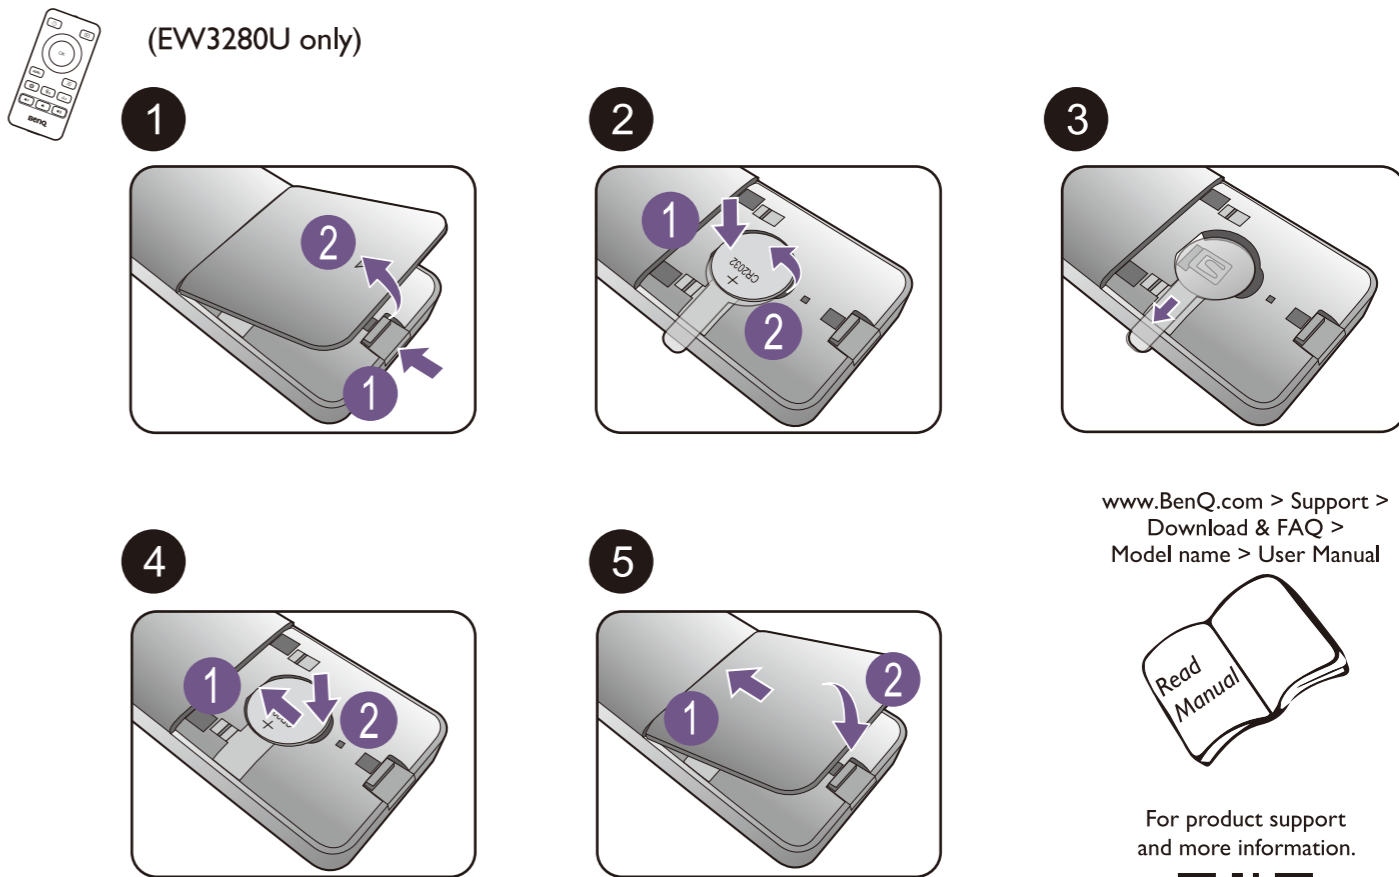

# LCD Monitor Quick Start Guide

Entertainment Monitor | EW Series

DN: EW80U-EQ-V0

© 2020 BenQ Corporation. All rights reserved. Rights of modification reserved.

[www.BenQ.com](http://www.BenQ.com) > Support > Download & FAQ > Model name > User Manual