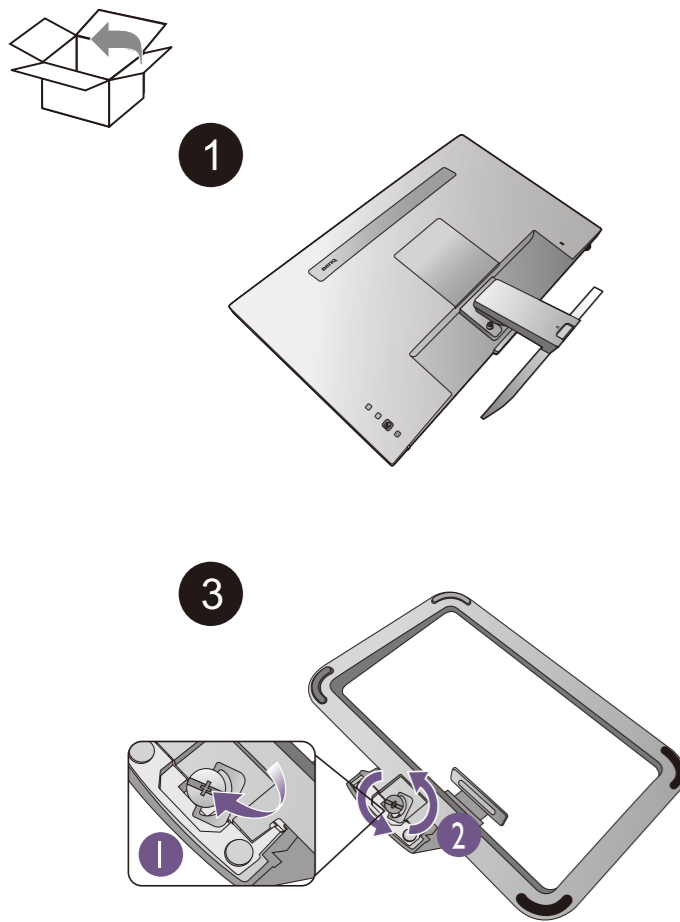

# LCD Monitor Quick Start Guide

Entertainment Monitor | EW Series

DN: EW80U-EQ-V0

© 2020 BenQ Corporation. All rights reserved. Rights of modification reserved.

[www.BenQ.com](http://www.BenQ.com) > Support > Download & FAQ > Model name > User Manual