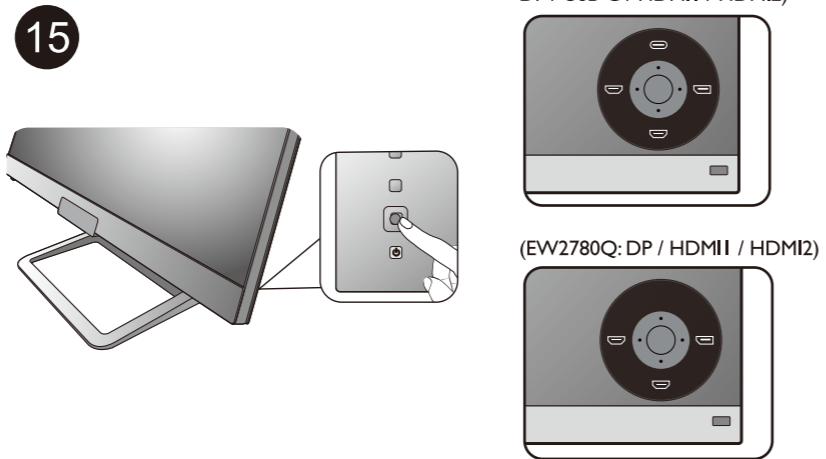

# LCD Monitor Quick Start Guide

Entertainment Monitor | EW Series

DN: EW80U-EQ-V0

© 2020 BenQ Corporation. All rights reserved. Rights of modification reserved.

[www.BenQ.com](http://www.BenQ.com) > Support > Download & FAQ > Model name > User Manual