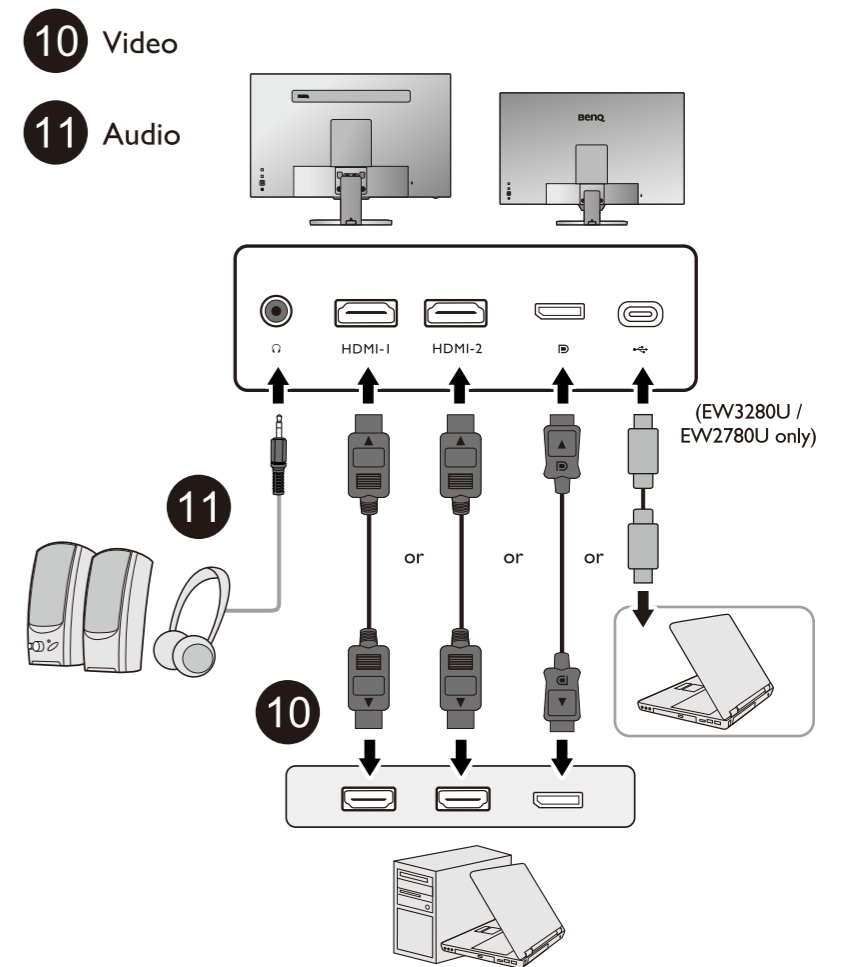

# LCD Monitor Quick Start Guide

Entertainment Monitor | EW Series

DN: EW80U-EQ-V0

© 2020 BenQ Corporation. All rights reserved. Rights of modification reserved.

[www.BenQ.com](http://www.BenQ.com) > Support > Download & FAQ > Model name > User Manual