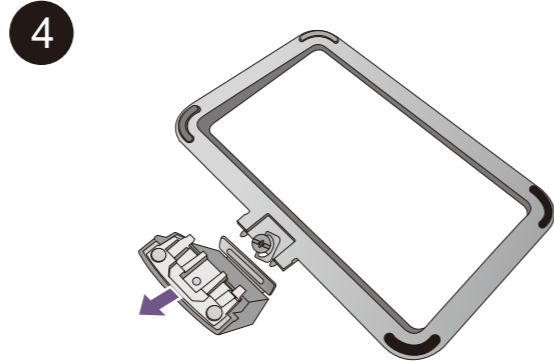

# LCD Monitor Quick Start Guide

Entertainment Monitor | EW Series

DN: EW80U-EQ-V0

© 2020 BenQ Corporation. All rights reserved. Rights of modification reserved.

[www.BenQ.com](http://www.BenQ.com) > Support > Download & FAQ > Model name > User Manual