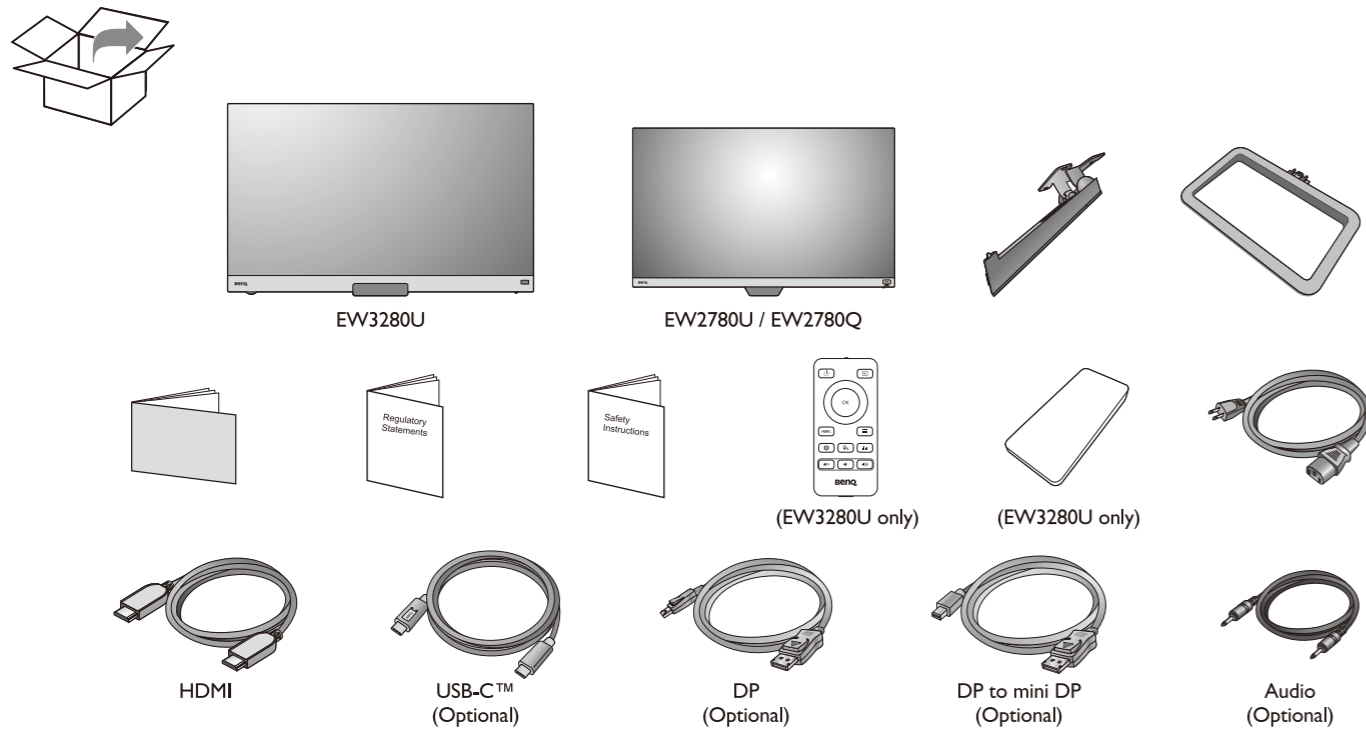

# LCD Monitor Quick Start Guide

Entertainment Monitor | EW Series

DN: EW80U-EQ-V0

© 2020 BenQ Corporation. All rights reserved. Rights of modification reserved.

[www.BenQ.com](http://www.BenQ.com) > Support > Download & FAQ > Model name > User Manual