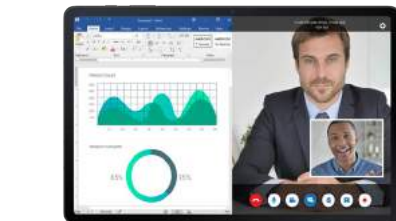

Be big. Be bold. Be productive.

The size and the speed to get more done.

Bigger screen. More productivity.

- Expansive 12.4" viewing surface is ideal for multi-person conference calls, complex documents and more.

The speed to move. The space to grow.

- Tackle complex business challenges with ease thanks to the Qualcomm SM7225 Octa-Core processor.

Master multitasking with Samsung DeX.

- Get a PC experience and navigate easily with the S Pen and optional keyboard.¹

More workspace. More ways to create.

- Multi-device connectivity lets you hand off content between devices.
- Get a PC-like experience with multiple windows open on your tablet.

Seamless Microsoft integration.

- Stay on the ready with all the Microsoft apps you need, right at your fingertips.²

See what the power of versatility can do.

Write. Draw. Click. Tap.

- Included S Pen features a responsive new design that feels closer to pen on paper than ever before.

Puts you center stage.

- Make a better impression in virtual meetings without worrying about staying in frame. Landscape View automatically keeps you front and center.
- Wide-angle view lets you include more information in every meeting.

The power to do more.

- Long battery life helps you power through your day and then some, all on a single charge.³