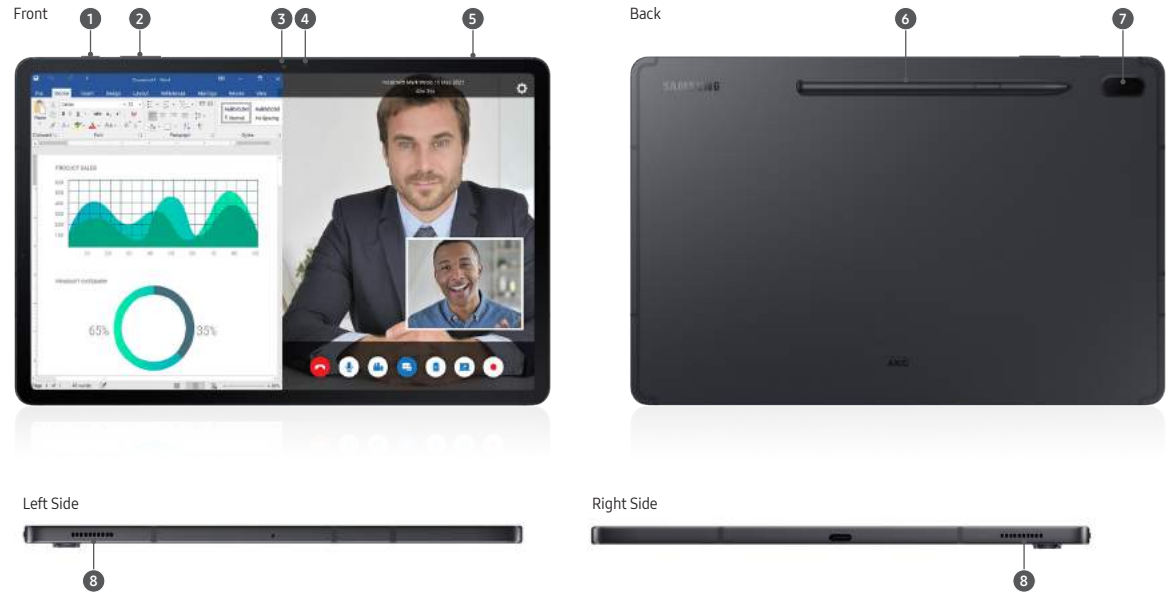

Galaxy Tab S7 FE (wi-Fi)

Specifications	Galaxy Tab S7 FE	
Part Numbers	64GB	Mystic Black Mystic Silver
	128GB	Mystic Black Mystic Silver
Operating System	Android 11	
CPU	Qualcomm SM7225-4-AB	
Processor	Octa Core 2 x 2.2GHz + 6 x 1.8GHz	
S Pen	Yes	
Samsung DeX¹	Wireless and Wired	
Memory^{6,7}	4GB RAM with 64GB Storage / 6GB RAM with 128GB Storage	
MicroSD Memory Support⁸	Up to 1TB	
Display Screen Size	12.4"	
Display Type	TFT	
Display Resolution	2560 x 1600 (WQXGA)	
Touchscreen	Yes	
Speakers	2	
Earphone Jack	Yes	
Microphone	Yes	
Camera Back / Front / Autofocus / Flash	8MP AF / 5MP / Yes / No	
USB/USB Port	USB Type C 3.2	
Wi-Fi	802.11 a/b/g/n/ac/ax	
Wi-Fi Direct	Yes	
GPS	Yes	
Battery Capacity	10,090mAh	
Battery Type	45W Super Fast Charging Supported	
Use Time³	Up to 11 Hours	
Security	Knox 3.7	
Temperature Range	32 - 95°F	
Recycled / Recyclable Packaging	Yes / Yes	
Standard Warranty	1 Year	
Dimensions (H x W x D)	7.28" x 11.21" x 0.25"	
Weight	1.34 lbs.	

Device Layout

1. Volume Button
2. Power Button
3. Front Camera
4. Light / Proximity Sensor
5. MicroSD Slot
6. S Pen
7. Rear Camera
8. Speaker

Learn More insights.samsung.com samsung.com/b2btablets

Product Support 1-866-SAM4BIZ Follow Us [youtube.com/samsungbizusa](https://www.youtube.com/samsungbizusa) [@SamsungBizUSA](https://twitter.com/SamsungBizUSA)

SAMSUNG

©2021 Samsung Electronics America, Inc. Samsung, Galaxy, Tab S7 FE, DeX and Knox are all trademarks of Samsung Electronics Co., Ltd. Other company names, product names and marks mentioned herein are the property of their respective owners and may be trademarks or registered trademarks. Appearance of devices may vary. Screen images simulated. Printed in U.S.A. TAB-GENERIC-WIFI-TABS7FEDSHT-OCT21T