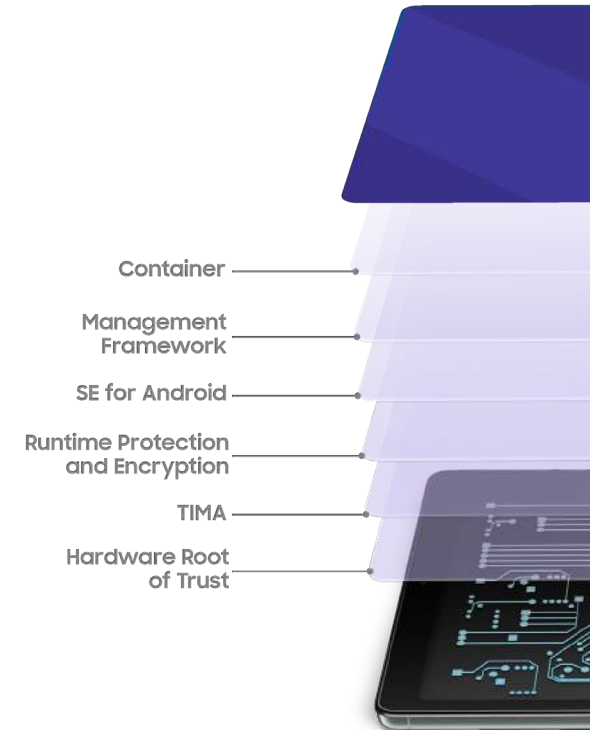

Total care. Total assurance. Total control.

- Samsung Care+ for Business has your back with hassle-free device repairs, an extended warranty of up to three years with coverage for accidental damages, plus real-time technical support.