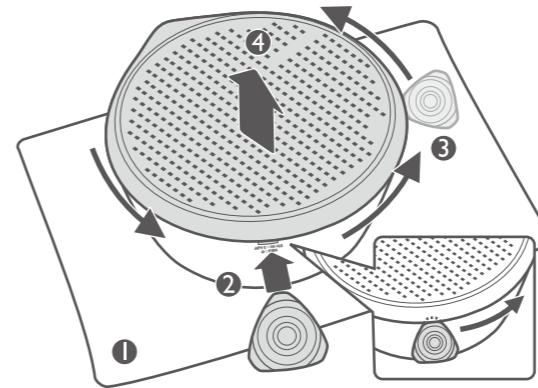

Digital Projector Quick Start Guide

Portable Series | GV30

PN: 4JPA01.001
V1.01

Support.BenQ.com

Online Manual
GV30 / QS01

Product Support

1

2