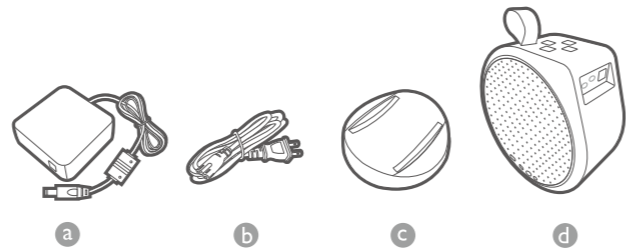

Digital Projector Quick Start Guide

Portable Series | GV30

PN: 4JPA01.001
V1.01

Support.BenQ.com

Online Manual
GV30 / QS01

Product Support

1

2