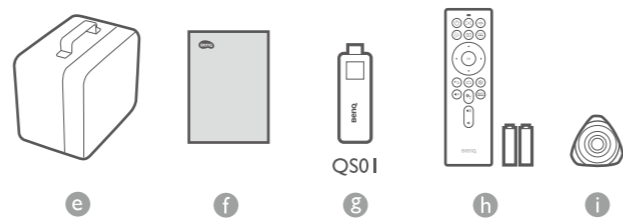

Digital Projector Quick Start Guide

Portable Series | GV30

PN: 4JPA01.001
V1.01

Support.BenQ.com

Online Manual
GV30 / QS01

Product Support

1

2