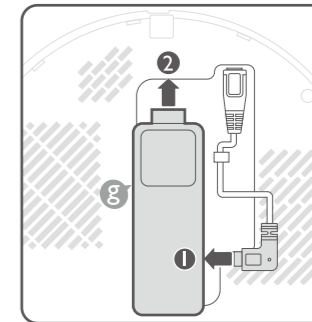

Digital Projector Quick Start Guide

Portable Series | GV30

PN: 4JPA01.001
V1.01

Support.BenQ.com

Online Manual
GV30 / QS01

Product Support

1

2

3

4

4JPA01.001 V1.01