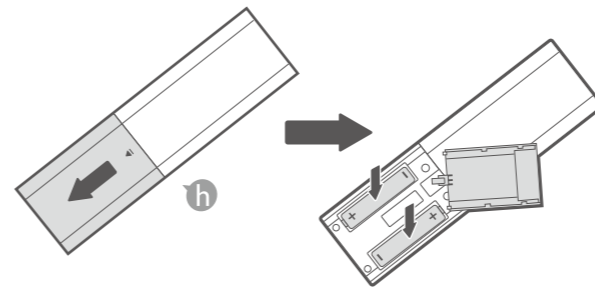

Digital Projector Quick Start Guide

Portable Series | GV30

PN: 4JPA01.001
V1.01

Support.BenQ.com

Online Manual
GV30 / QS01

Product Support

1

2