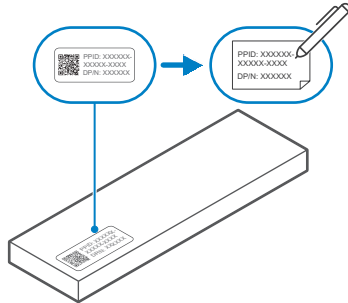

## Quick Start Guide

0JN7M4A00

+ x2

[Dell.com/support/dpem](https://Dell.com/support/dpem)

[Dell.com/support/pn5122w](https://Dell.com/support/pn5122w)

**Regulatory Model: AS2202w**

**[Dell.com/support](https://Dell.com/support)**