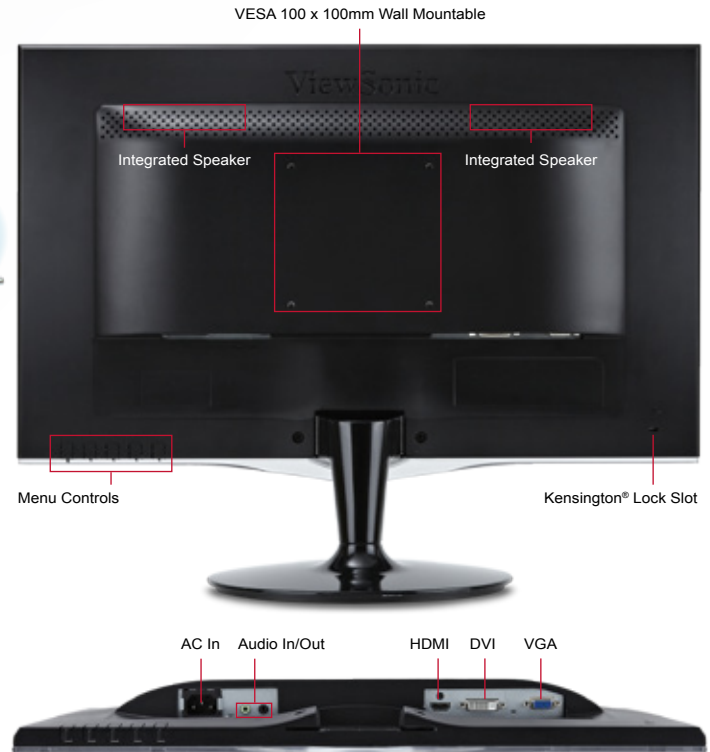

VESA-mountable Design

The VX2452mh features a 100 x 100mm VESA-mountable design that allows you to mount the display on a monitor stand or on a wall, depending on your specific needs. You can easily detach the base by unscrewing four screws and then mounting the display on its new stand or wall mount. With a convenient VESA mount and thin bezel display, the VX2452mh is perfect for multi-monitor setup for an unparalleled gaming experience.