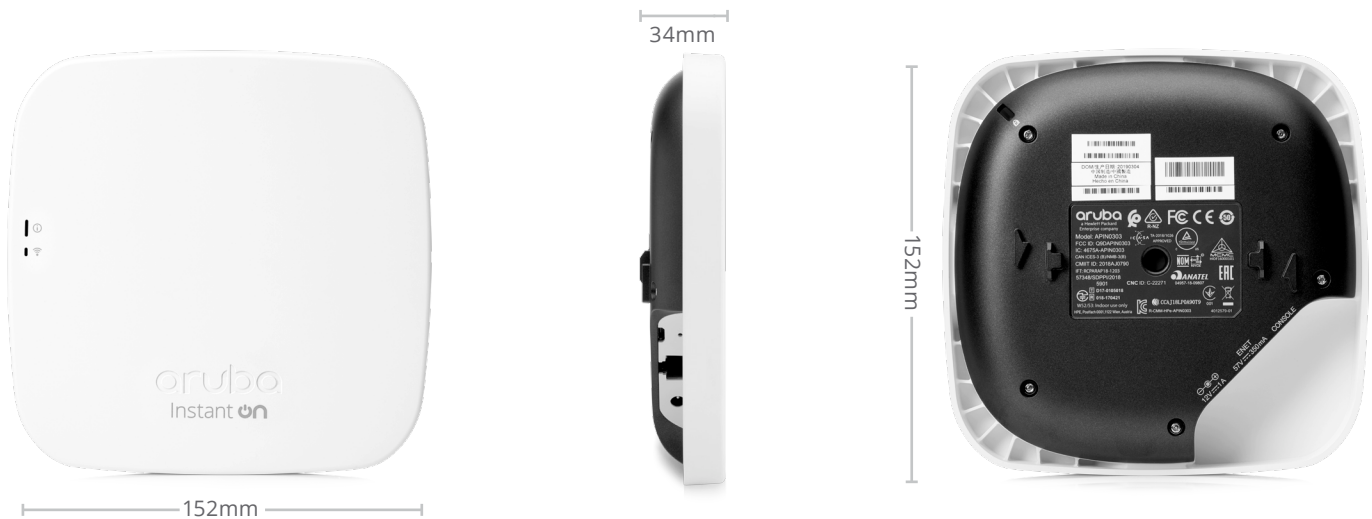

TECHNICAL SPECIFICATIONS

IN THE BOX

- Aruba Instant On AP11 Indoor Access Point
- Aruba Instant On AP11 Quick Start guide
- Ceiling rail mount clip
- Ethernet cable
- Solid surface mount clip

RADIOS

- Dual radio for simultaneous dual-band operation
- 5 GHz 802.11ac 2x2 MIMO for up to 867 Mbps wireless data rate, with Multi User MIMO support (Wi-Fi 5)
- 2.4 GHz 802.11n 2x2 MIMO for up to 300 Mbps wireless data rate (Wi-Fi 4)

INTERFACES

- Uplink Gigabit Ethernet port, with PoE-in support (802.3af)
- DC power connector (12V)
- Bluetooth Low Energy (BLE) radio
- LED status indicators (2)
- Reset/LED control button
- Kensington security slot

PHYSICAL SPECIFICATIONS

152mm x 152mm x 34mm, excluding mount accessories

Weight: 193g

POWER

Power over Ethernet (POE): 802.3af (class 3)

DC power (12V)

Note: Power sources are sold separately

ANTENNAS

Integrated down-tilt omni-directional antennas with maximum individual antenna gain of 3.3dBi in 2.4GHz and 5.8dBi in 5GHz

MOUNTING

The access point ships with a (black) mount clip to attach to suspended ceiling rails, and a (white) mount clip to attach to solid surfaces (wall/ceiling)

ENVIRONMENTAL & RELIABILITY

Operating temperature: 0° C to +40° C (+32° F to +104° F)

Humidity: 5% to 93% non-condensing

MTBF: 795khrs (91yrs) at +25° C

INDUSTRY CERTIFICATIONS

UL 2043 plenum rating

EN 60601-1-1 and EN 60601-1-2 (for deployment in medical environments)

Wi-Fi Alliance certified (WFA) 802.11ac with Wave 2 (Wi-Fi 5), WPA2, WPA3, Enhanced Open (OWE)

MANAGEMENT OPTIONS

Instant On mobile application (Android & iOS)

Cloud Portal: [Portal.ArubaInstantOn.com](https://portal.aruba.com)

WARRANTY & SUPPORT

Aruba Instant On 1 Year warranty with 24X7 phone support for first 90 days and chat support for the entire warranty period. Community support as long as you own the products