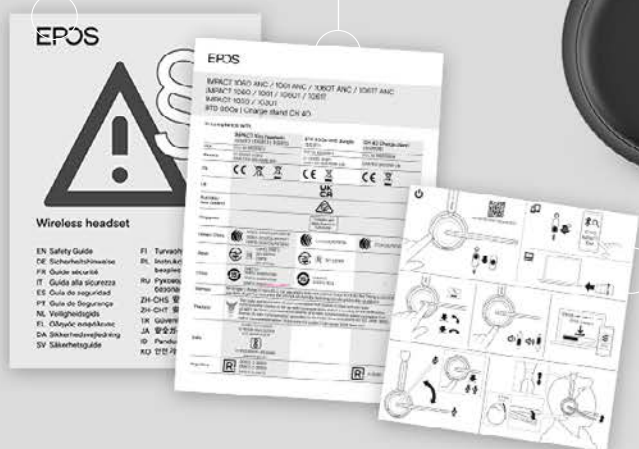

Experience true convenience

Wireless charging stand and smart features make using the headset truly intuitive and hassle-free.

What's in the Box

Soft Carry Pouch

BTD 800a Dongle

Safety Guide

Compliance Sheet