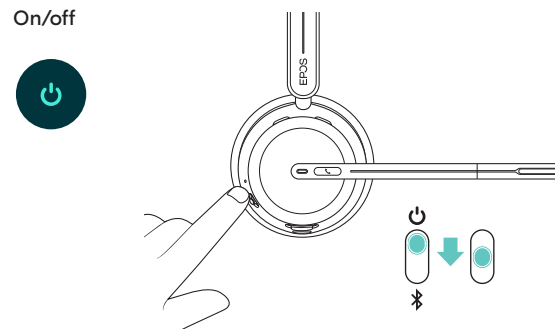

How to Use the IMPACT 1000

Adjusting and wearing the headset

Mute/unmute

On/off

Connecting

Accept/end a call

Adjusting the volume