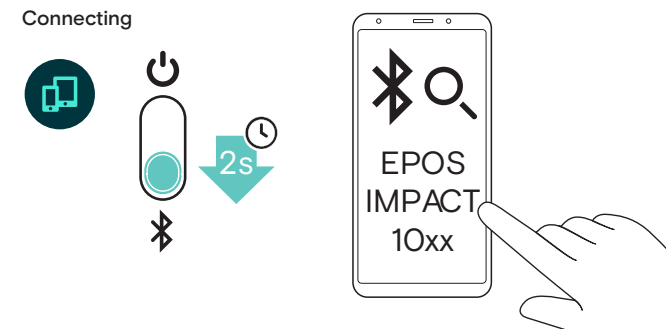

Connecting