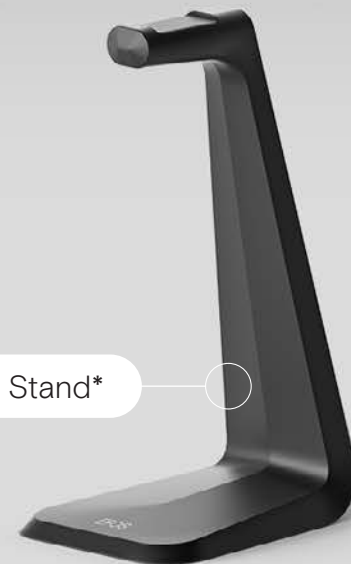

Quick Guide

CH 40 Charging Stand*

IMPACT 1000