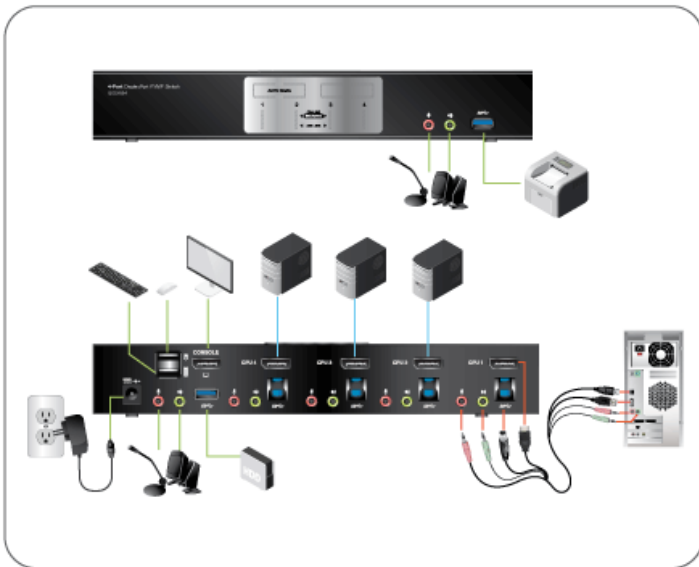

- Multilingual keyboard mapping supports English, Japanese, French, and German keyboards
- Mac® keyboard support and emulation⁵
- Auto Scan Mode to monitor all computers
- Power On Detection
- Hot pluggable
- Firmware Upgradable

Note

¹MST requires two monitors capable of DisplayPort 1.2 daisy chaining, or use of a powered DisplayPort MST Hub. PC Source must be DisplayPort 1.2 compliant. A DisplayPort 1.1a monitor can be the last monitor in a DP1.2 chain

² Dual-Mode DisplayPort (DP++) requires active HDMI and DVI adapters for most display setups.

³ Mouse port switching supported alongside mouse emulation mode using a USB 3-button mouse wheel

⁴ HD audio through DisplayPort cannot be switched independently

⁵ PC keyboard combinations emulate Mac® keyboards. Keyboards only work using their own Operating System

Requirements

Package Contents

- | | |
|---|--|
| <ul style="list-style-type: none"> • Console • DisplayPort compatible monitor • Standard 104 key wired USB keyboard • Standard 2 or 3 button wired USB mouse • Microphone and speakers (optional) • • Computers • DisplayPort port • Type A USB port • Audio ports (optional) | <ul style="list-style-type: none"> • 1 x GCS1934 • 4 x DisplayPort Cables • 4 x USB 3.0 Cables • 8 x Audio Cables • 1 x Power Adapter • 1 x Manual |
|---|--|