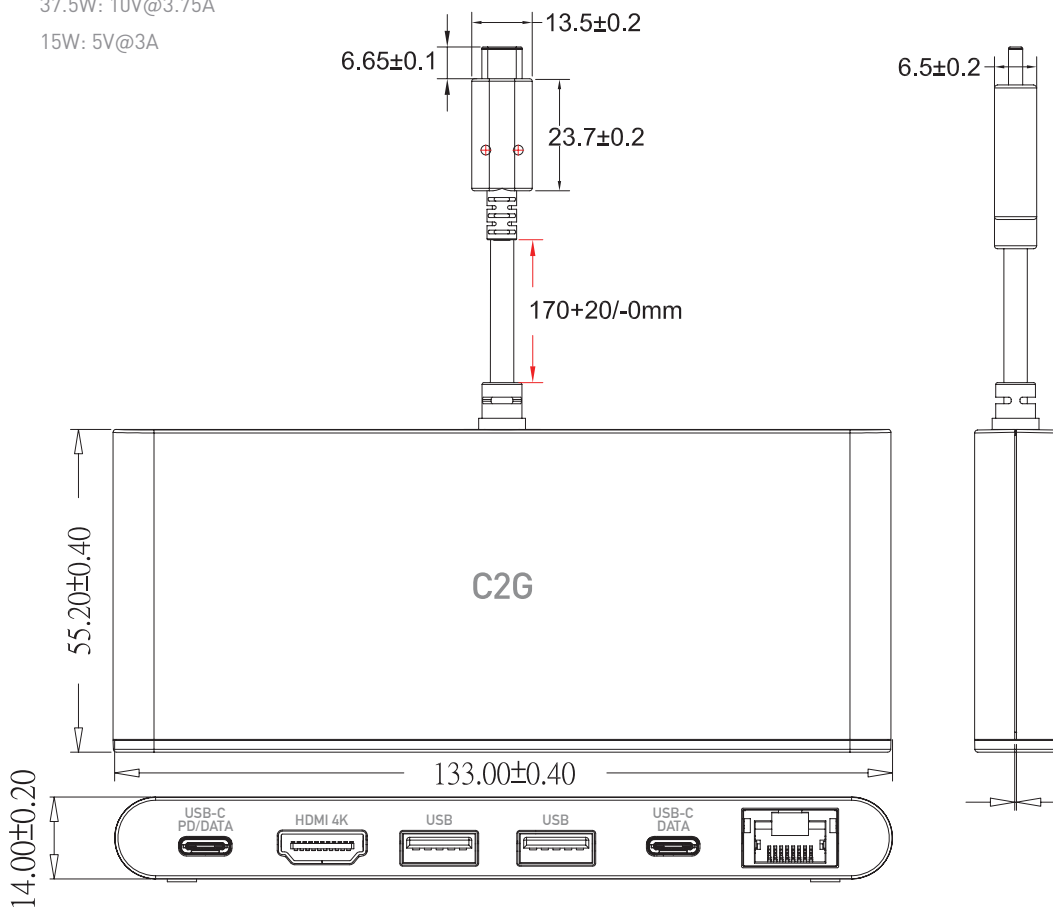

ITEM DESCRIPTION

28845 USB-C Mini Dock with HDMI, Ethernet, USB and Power Delivery up to 60W - 4K 30Hz

DATA SHEET

SPECIFICATIONS:

USB-C Mini Dock with HDMI, Ethernet, USB and Power Delivery up to 60W - 4K 30Hz

ELECTRICAL SPECIFICATIONS:

- Maximum Resolution: HDMI - 4K (3840 x 2160 at 30Hz)
- Connections:
 - USB 3.1 Gen 1 Type-C Male x 1: Sync
 - USB 3.1 Gen 1 Type-A Female x 2: Support 5V/0.9A
 - USB 3.1 Gen 1 Type-C Female x 1: Data only, Supports 5V/0.9A
 - USB 3.1 Gen 1 Type-C Female x 1: Data & Charging 60W
 - HDMI Female x 1: Supports HDMI 2.0, HDCP 1.4/2.2
 - RJ45 Female x 1: Supports 10/100/1000M
- Power Delivery:
 - 60W: 20V@3A
 - 5W: 15@3A / 20V@2.25A / 12V@3.75A
 - 36W: 12V@3A
 - 27W: 9V@3A
 - 37.5W: 10V@3.75A
 - 15W: 5V@3A

PHYSICAL SPECIFICATIONS:

- Operating Temperature: 0°C to 35°C
- Operating Humidity: 10% to 90% non-condensing
- Storage Temperature: -20°C to 70°C
- Housing: Plastic
- Approvals: CE Marked and Conforms to 2011/65/EU ROHS2
- Dimensions: 133 x 55.2 x 14mm

Pig-Tail Cable Specifications:

- Jacket : PVC, Black / Shield: AL-Mylor Wrap, Braid-16/9/0.08TC, 85% coverage
- Cable Dimensions: 17cm

C2G
A brand of **legrand**

6500 Poe Avenue
Dayton, OH 45414
Phone: 800.CABL.911
www.c2g.com