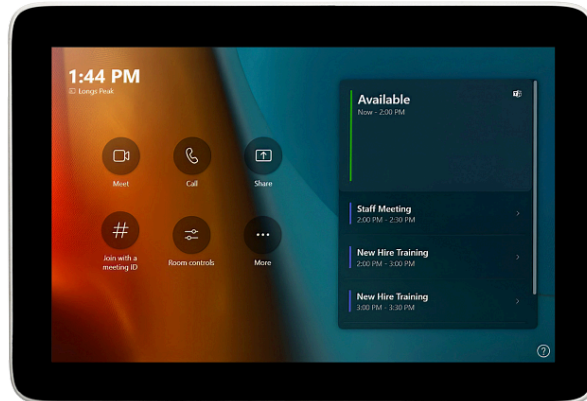

Poly GC8 Touch Controller

*Product image may differ from actual product

Simple, Intuitive Control Featuring for Teams Rooms

Transform your Microsoft Teams Rooms¹ experience with the HP Poly GC8 USB controller. With a sleek 8" touchscreen and easy interface, manage meetings, share content, and control the system – all with a simple USB connection. Optional extended connectivity² and integrated ports ensure flexibility and keep your workspace clean and organized.

Simple to Install

Install in minutes with a USB connection or extend up to 100m with optional cables².

Fast and Easy Content Sharing

Connect and share your laptop instantly with HDMI and USB Type-A inputs for seamless collaboration.

Specifications

Performance

Product colour: White

Display

Display size: 8"

Aspect ratio: 16:10

Native resolution: WXGA (1280 x 800)

Panel type: IPS

Viewing angle: 75°(Vertical) 75°(Horizontal)

Display features: Positioning/placing angle: 60 degrees

Connectivity and communications

External I/O ports:

: 1 USB Type-C® 5Gbps signaling rate; 1 USB Type-A 5Gbps signaling rate; 1 3.5 mm audio jack; 1 Mini HDMI