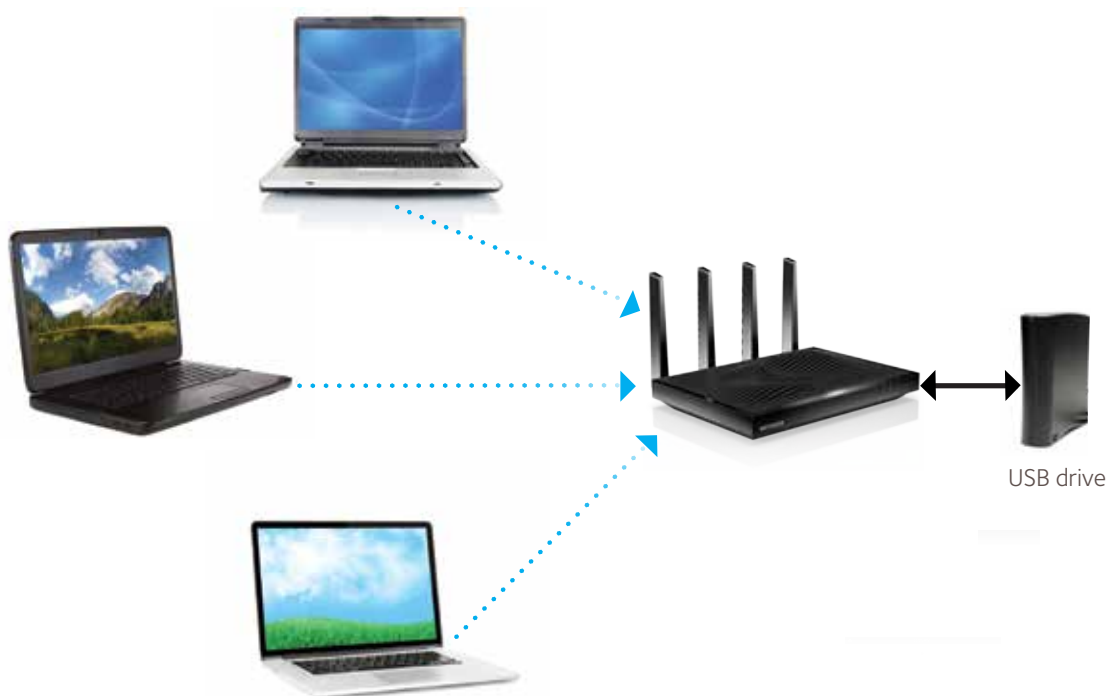

ReadySHARE Vault: Free software for automatic incremental backup for all Windows PC in your home.