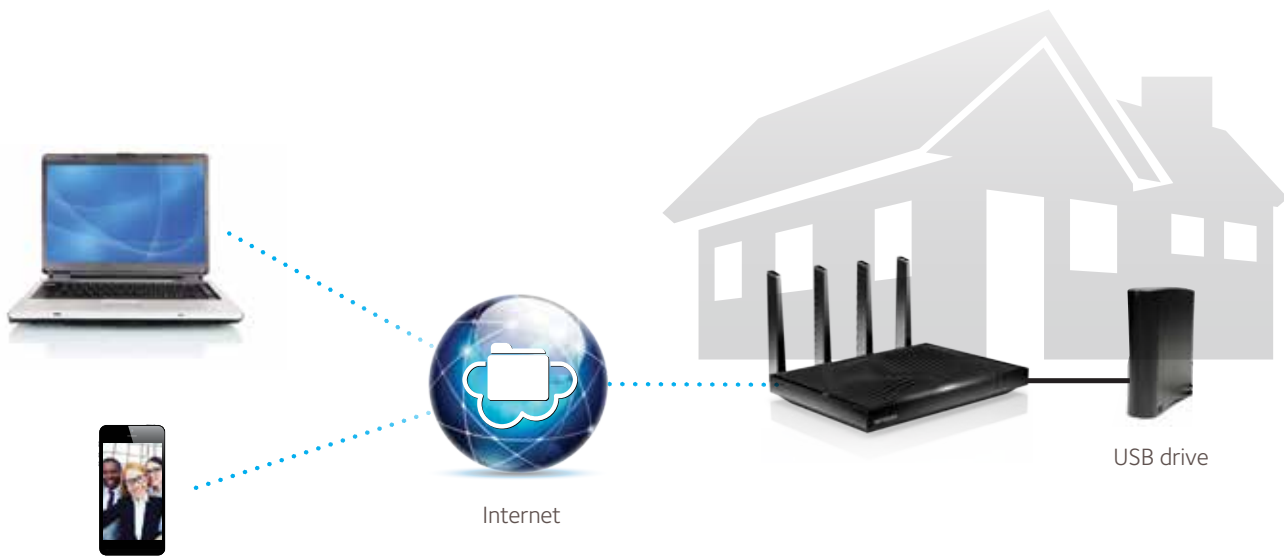

ReadyCLOUD® USB Access—Access Your Files Wherever, Whenever

Access and share your files via secure, personal cloud storage with NETGEAR ReadyCLOUD® USB Access. Once you've connected your USB drive to your NETGEAR Nighthawk X8 and uploaded all your favorite files, you can enjoy the convenience and accessibility anytime & anywhere you have an Internet connection. No fees, storage limitations, or privacy concerns of cloud storage services. Using the ReadyCLOUD mobile app or web portal, you'll now have anytime, anywhere access to your USB drive at home... it's that easy!

- Setup your and access ReadyCLOUD via the web portal <http://readycloud.netgear.com/>
- Download mobile app for Android <https://play.google.com/store/apps/details?id=com.netgear.readycloud&hl=en>
- Download mobile app for iOS <https://itunes.apple.com/us/app/readycloud/id700730254?mt=8>

With ReadyCloud, remotely access your files stored at home through the browser or smartphone app.