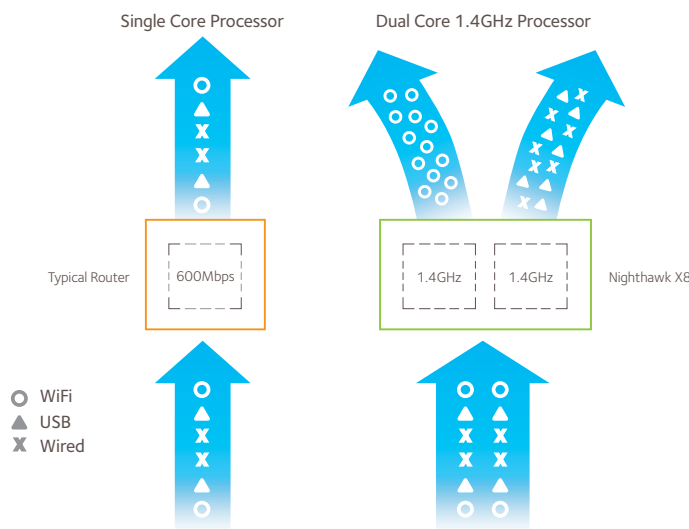

Tri-Band WiFi

The Nighthawk X8 AC5300 Smart WiFi Router with breakthrough Tri-Band WiFi technology delivers a massive combined wireless speed of up to 5.3Gbps. X8 optimizes WiFi performance by intelligently assigning every device to the fastest WiFi band possible and doing so allows devices to connect at their maximum speed. Load Balancing distributes WiFi devices ensuring usage of both the 5GHz WiFi bands. Even if everyone and everything in the home that's connected to the Internet is streaming, gaming, working, playing, socializing or updating at the same time, the X8 won't miss a beat—you'll enjoy seamless clarity and zero lag.

Applications have same priority

Traditional WiFi

Automatically recognizes & prioritizes applications

Dynamic QoS

Powerful Dual Core 1.4GHz processor for faster processing

Basic WiFi routers use simple single core processors to connect WiFi devices to the Internet.

Nighthawk X8 delivers Tri-band WiFi, quad-stream performance on each band, Multi-User MIMO capable, has 6 Gigabit LAN ports with Port Aggregation, and dual USB interfaces to connect external USB storage. Using a single core processor would cause severe performance issues as various processes compete for CPU power.

That's why the X8 utilizes a powerful 1.4GHz dual-core processor to separate processes and prioritize high performance WiFi connections to get maximum combined WiFi speeds of up to 5.3Gbps. This is performance perfected!