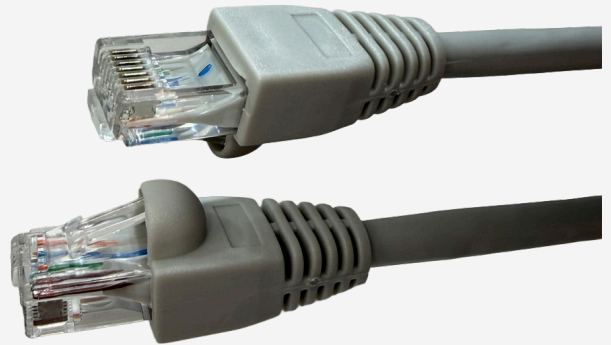

## **6FT CAT6A RJ45 UTP Pure Copper Patch Cable (Gray)**

*Engineered for reliable, high-speed data transmission with durable, long-lasting performance for demanding network environments.*

### **Key Features**

 RJ-45 Connectors  
EIA/TIA 568B Pinout

 RoHS Compliant

 Pure Copper  
construction

 PVC Jacket rated  
FT1, UL

 30 µin Gold-Plated  
Contacts

 Up to 10Gbps Data  
transfer speed

### **Technical Highlights**

SKU Name	4XC6APATCH6GR
Warranty	Lifetime
Cable Properties	Pure Copper, Stranded conductors with PVC jacket
Compliances	FT1/UL Fire Rating, RoHS

### **Application(s)**

Built for network technicians, system integrators, and office environments, this cable delivers dependable, high-speed performance for routers, switches, servers, and workstation setups.