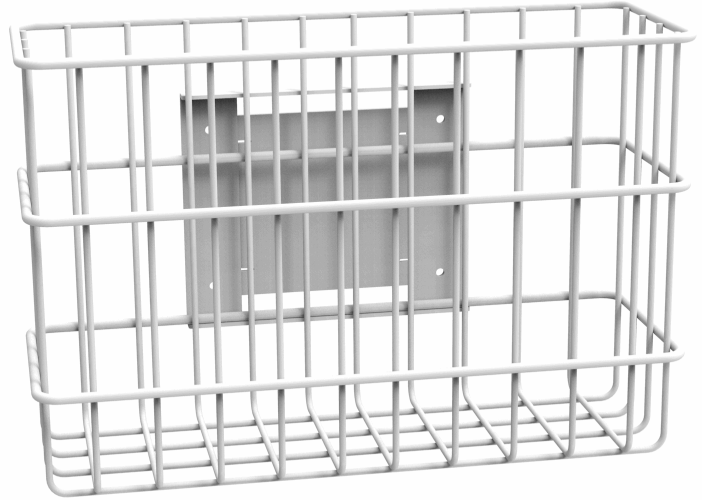

Height: 8.00"

Warranty: 3 Year OEM

Product Description:

Looking for more storage? All Jaco wire baskets are made with durable, powder coated steel wire, and come in a variety of sizes and mounting locations. Baskets are designed to hold up to 2 lbs each. Measures 4" x 8" x 12".

Key Selling Points:

- Durable, powder coated steel wire construction
- Holds up to 2 lbs

Extended Specifications:

- Material: Steel
- Max Weight Supported: 2 lbs.

Product Compatibility:

100: No	200: No	310: No	510: Yes	J1-10: No	WS-14: No
105: No	210: No	320: No	510-L250: Yes	J1-10-L250: No	WS-25: No
160: No	220: No		510-L500: Yes	J1-10-L500: No	
	225: No				
			520: Yes	J1-20: No	WA-40: No
			520-L250: Yes	J1-20-L250: No	WA-60: No
			520-L500: Yes	J1-20-L500: No	WA-80: No

Jaco Wire Basket, 4 x 8 x 12, Rear Mount

Part Number: 51-3593

Quote Description: BASKET, WIRE, 4 X 8 X 12, REAR

Product Group: HC-Options - Baskets

Minimum Order Qty: 1

Weight: 2.50 LB

Length: 5.00"

Width: 12.00"