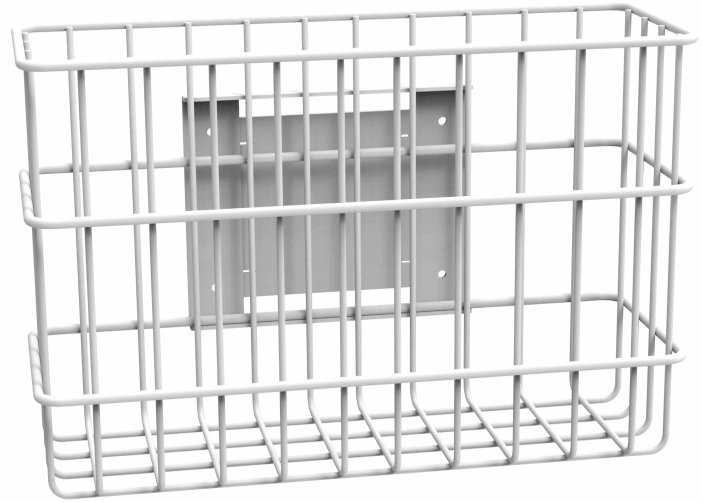

Jaco Wire Basket, 4 x 8 x 12, Rear Mount

Part Number: 51-3502

Quote Description: BASKET, WIRE, 4 X 8 X 12, REAR

Product Group: HC-Options - Baskets

Minimum Order Qty: 1

Weight: 2.50 LB

Length: 5.00"

Width: 12.00"

Height: 8.00"

Warranty: 3 Year OEM

Product Description:

Looking for more storage? All Jaco wire baskets are made with durable, powder coated steel wire, and come in a variety of sizes and mounting locations. Baskets are designed to hold up to 2 lbs each. Measures 4" x 8" x 12".

Key Selling Points:

- Durable, powder coated steel wire construction
- Holds up to 2 lbs

Extended Specifications:

- Material: Steel
- Max Weight Supported: 2 lbs.

Product Compatibility:

100: No	200: No	310: No	510: Yes	J1-10: No	WS-14: No
105: No	210: No	320: No	510-L250: Yes	J1-10-L250: No	WS-25: No
160: No	220: No		510-L500: Yes	J1-10-L500: No	
	225: No				
			520: Yes	J1-20: No	WA-40: No
			520-L250: Yes	J1-20-L250: No	WA-60: No
			520-L500: Yes	J1-20-L500: No	WA-80: No