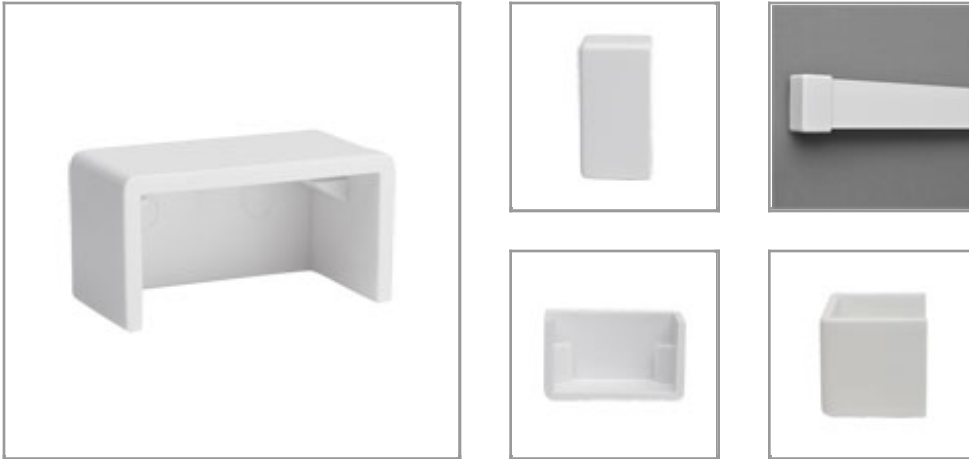

Raceway End Cap, 20 Pack, White

MODEL NUMBER: **N080-C25-EC-WH**

Highlights

- Attaches to end of Tripp Lite [N080-D25-2M-WH](#)
- Constructed from durable ABS plastic

Package Includes

- (20) End caps

Description

The N080-C25-EC-WH Raceway End Cap attaches to the end of a raceway wiring duct. Made from durable ABS plastic. Compatible with Tripp Lite [N080-D25-2M-WH](#).

Features

White Raceway End Cap

- Attaches to end of Tripp Lite [N080-D25-2M-WH](#)
- Constructed from durable ABS plastic