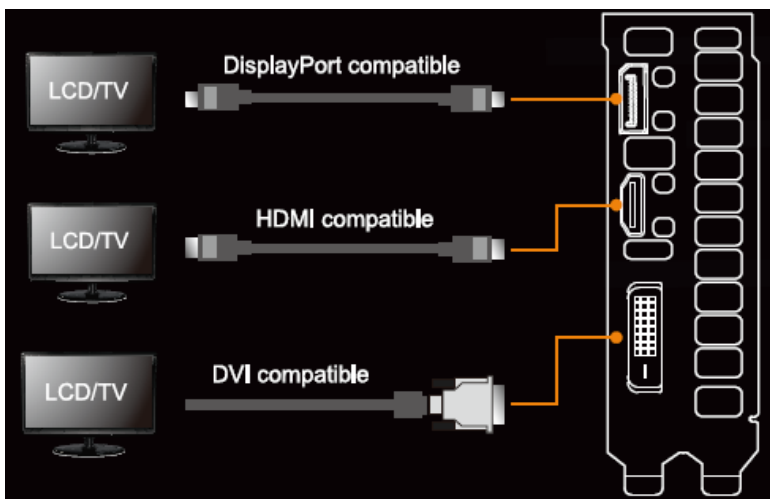

ASUS Features

2GB GDDR5
Memory

- **Gigantic 2GB GDDR5 Memory:**
  On-board memory for the best gaming experience & the best resolution

Super Alloy II
Power
2.5X Longer Lifespan

- **SUPER ALLOY POWER II:**
  Premium alloys in power delivery components defeat heat for cards that run 15% faster and last 2.5 times longer than reference.

GPU Tweak II
Real-time Graphics Tuning
and Live Streaming

- **GPU TWEAK II:**
  GPU Tweak helps you modify clock speeds, voltages, fan performance and more, all via an intuitive interface.

Graphics GPU Features

- **GCN Architecture :**
  Get more usable processing power, enabling higher frame rates in the latest games at high resolutions and quality settings, and more everyday applications benefiting from GPU acceleration.

- **AMD Eyefinity Technology :**
  Extend the view across up to 3 displays to immerse yourself in gameplay and entertainment.

- **AMD FreeSync Technology :**
  The FreeSync™ technology in select AMD APUs and GPUs resolves the communication issues between processor and monitor, eliminating image tears and choppiness for effortlessly smooth gameplay.

I/O Specifications