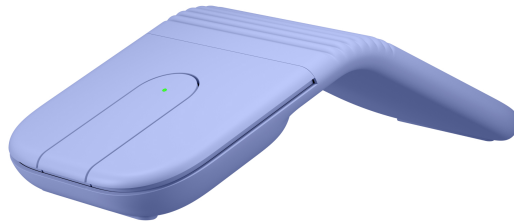

# Logitech Mobi Fold, Ultra-Portable Travel Mouse - Lilac

Meet Mobi Fold, the ultra-portable mouse that lets you get more done on the go. The slim, compact design unfolds to fit naturally in your hand, and the Adaptive Touch Scroll allows for line by line and hyperfast navigation. Plus, the multi- OS, multi- device compatibility makes Mobi Fold the essential for on- the- go productivity.

## FEATURES

- Ultra- portable mouse: Small, foldable, and ultra- thin, this lightweight mouse is ideal for on- the- go use; slips into your pocket or bag; unfold to power on, fold to power off
- Comfortable compact mouse: 22% less muscle strain compared to using a laptop's trackpad (1)
- Multi- Device and OS: Connect with Bluetooth on Windows, macOS, Chrome OS, Android, iPadOS; Swift Pair and Fast Pair certified; hop across 3 devices with Easy- Switch; works with Logi Bolt, sold separately
- Precise tracking and scrolling: 4K DPI tracking and Adaptive Touch Scrolling offers line- by- line accuracy and hyperfast navigation