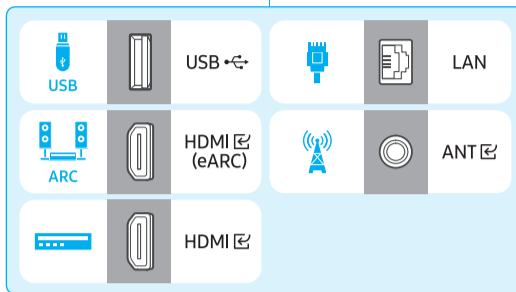

Remote Control / Battery (AAA) x2

Power Cable

Simple User Guide / Remote control guide / Regulatory Guide

Scan this QR code with your smart phone to see helpful videos.

BN68-23208A-00