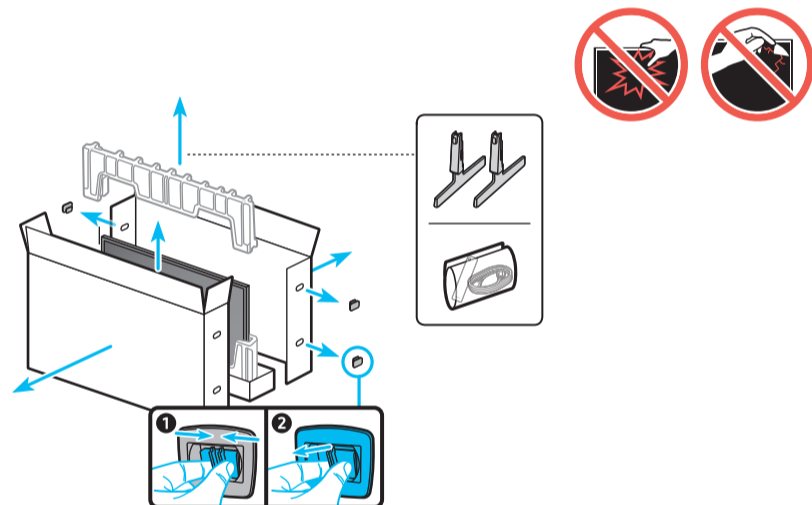

SAMSUNG

Unpacking and Installation Guide

Remote Control / Battery (AAA) x2

Power Cable

Simple User Guide / Remote control guide / Regulatory Guide

Scan this QR code with your smart phone to see helpful videos.

BN68-23208A-00

1

43"- 58"

65"- 70"

75"

85"

2

43"- 70"

75"- 85"

3

43"- 70"

75"-85"

4

5

58"-85"

6