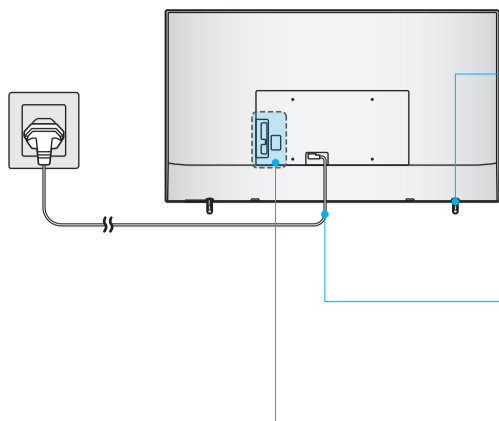

SAMSUNG

Unpacking and Installation Guide

Remote Control / Battery (AAA) x2

Power Cable

Simple User Guide / Remote control guide / Regulatory Guide

Scan this QR code with your smart phone to see helpful videos.

BN68-23208A-00

1

43"- 58"

65"- 70"

75"

85"

2

43"- 70"