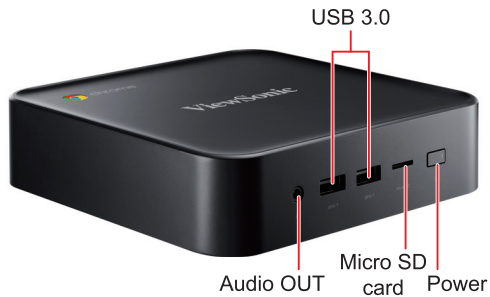

ViewSonic NMP760 Chromebox

Quick Start Guide

1 Box Contents

2 Port connections

ViewSonic NMP760 Chromebox

Quick Start Guide

3 Port connections

<http://www.viewsonic.com/support/>