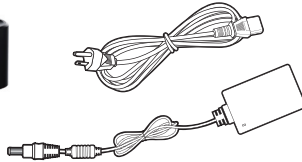

ViewSonic NMP760 Chromebox

Quick Start Guide

1 Box Contents

2 Port connections

ViewSonic NMP760 Chromebox

Quick Start Guide

3 Port connections

<http://www.viewsonic.com/support/>