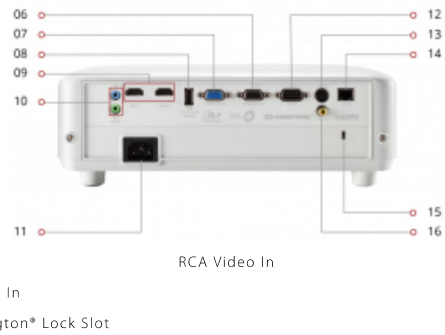

## Product Description

The ViewSonic® PG706HD 1080p projector features 4,000 lumens, Full HD 1920x1080 native resolution, an intuitive, user-friendly design, and a sleek white chassis. Exclusive SuperColor™ technology offers a wide color gamut for beautiful image production in nearly any environment. Equipped with Crestron® LAN controller, this projector makes it easy for IT admin to remotely control and manage multiple projectors from their workstations. With a shorter throw ratio, 1.2x optical zoom, vertical keystone, and extensive connectivity, the PG706HD provides flexible and quick set-up. What's more, an energy-saving SuperEco™ feature reduces power consumption and extends the lamp life by up to 20,000 hours. The PG706HD is the ideal projector for both high-definition presentations and vibrant multimedia entertainment.

**Connector:**

USB 2.0 Type A(1), Ethernet LAN (RJ45)(1), 3.5mm Audio Out(1), 3.5mm Audio In(1), Control (RS-232)(1), HDMI 1.4(1), HDMI 1.4 (with HDCP 1.4)(1), VGA In(1), VGA Out(1), Composite RCA Video In(1), S-Video In(1)