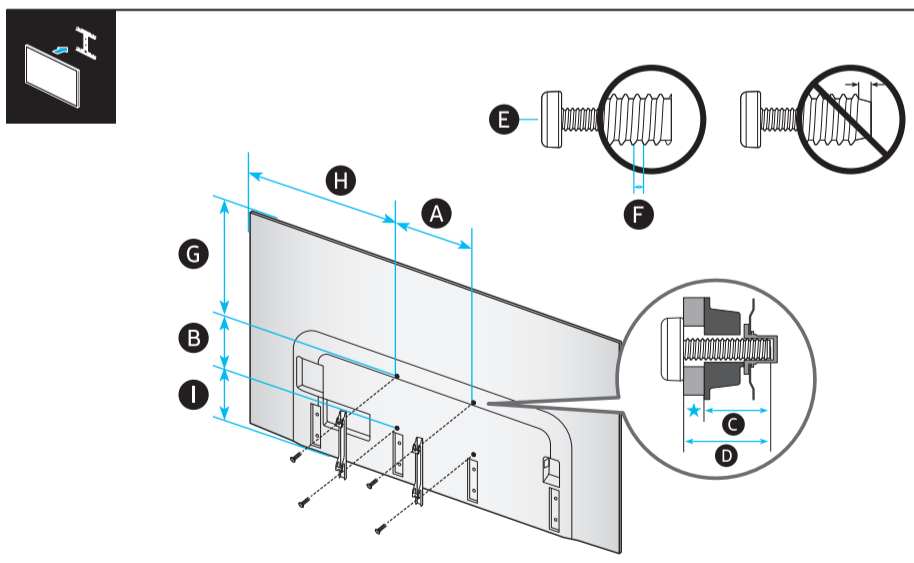

# Unpacking and Installation Guide

USB	USB ↔	OPTICAL	
ARC	HDMI (eARC)	LAN	
	HDMI	ANT	

Scan this QR code with your smart phone to see helpful videos.

**1** **55"**

**65"**

**2** **3**

**4**

	A	B	C	D	E	F	G	H
55S8*H	48.3 inches (1225.7 mm)	27.8 inches (705.6 mm)	1.3 inches (33.9 mm)	30.1 inches (764.4 mm)	9.3 inches (235.3 mm)	54.6 inches	28.7 lbs (13.0 kg)	29.5 lbs (13.4 kg)
65S8*H	57.0 inches (1446.6 mm)	32.7 inches (829.7 mm)	1.3 inches (33.9 mm)	35.3 inches (897.8 mm)	10.4 inches (263.3 mm)	64.5 inches	38.4 lbs (17.4 kg)	39.2 lbs (17.8 kg)

\*: 0-9, A-Z

	VESA A x B (mm)	C (mm)	D	E x 4	F (mm)	G (inches)	H (inches)	I (inches)
55S8*H	300 x 200	19-21	C + ★	M8	1.25	12.5	18.2	7.4
65S8*H	300 x 200	19-21	C + ★	M8	1.25	17.4	22.6	7.4

\*: 0-9, A-Z

★: Wall-Mount Bracket