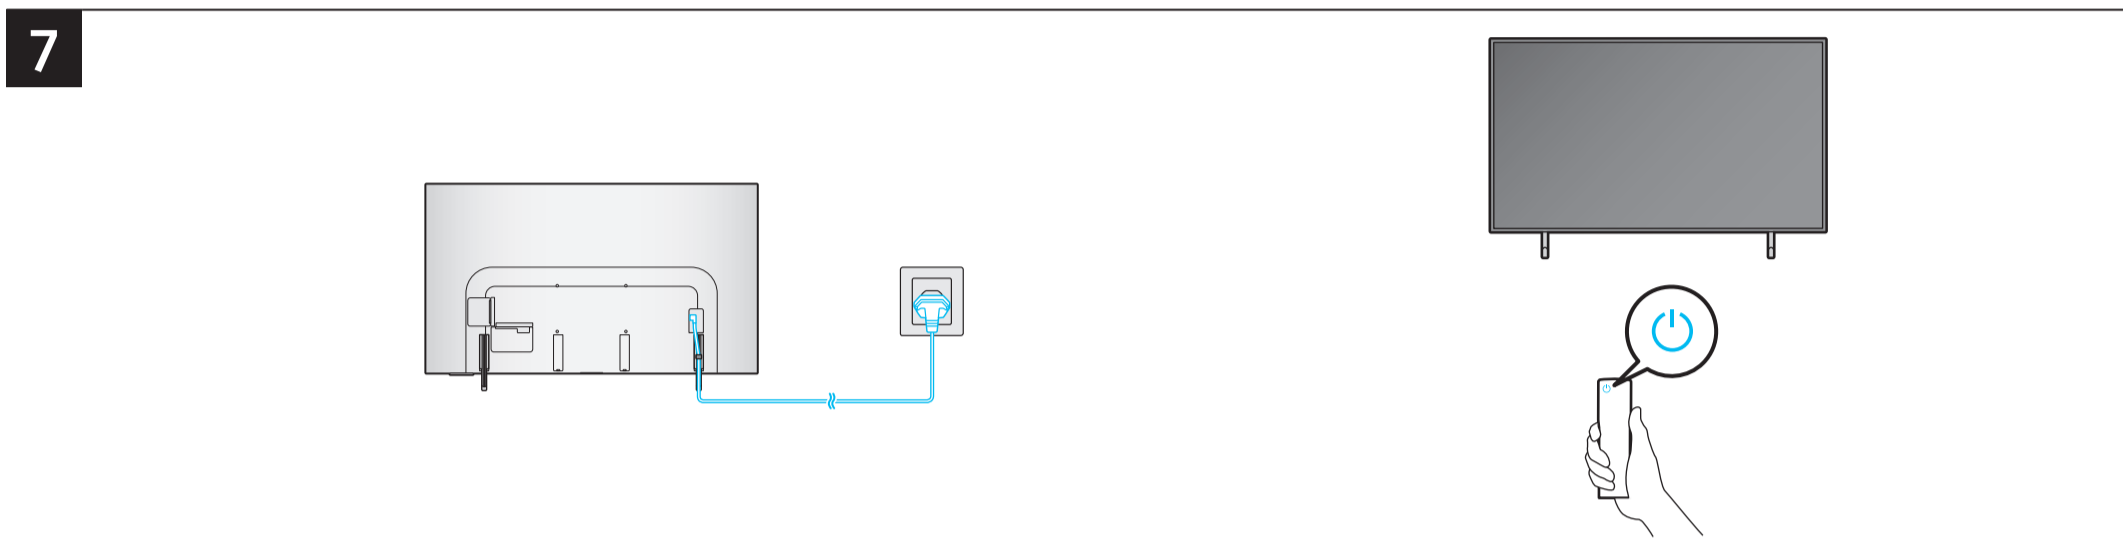

# Unpacking and Installation Guide

USB	USB ↔	OPTICAL	
ARC	HDMI (eARC)	LAN	
	HDMI	ANT	

Scan this QR code with your smart phone to see helpful videos.

**1** **55"**

**65"**

**2** **3**

**4**

	A	B	C	D	E	F	G	H
55S8*H	48.3 inches (1225.7 mm)	27.8 inches (705.6 mm)	1.3 inches (33.9 mm)	30.1 inches (764.4 mm)	9.3 inches (235.3 mm)	54.6 inches	28.7 lbs (13.0 kg)	29.5 lbs (13.4 kg)
65S8*H	57.0 inches (1446.6 mm)	32.7 inches (829.7 mm)	1.3 inches (33.9 mm)	35.3 inches (897.8 mm)	10.4 inches (263.3 mm)	64.5 inches	38.4 lbs (17.4 kg)	39.2 lbs (17.8 kg)

\*: 0-9, A-Z

	VESA A x B (mm)	C (mm)	D	E x 4	F (mm)	G (inches)	H (inches)	I (inches)
55S8*H	300 x 200	19-21	C + ★	M8	1.25	12.5	18.2	7.4
65S8*H	300 x 200	19-21	C + ★	M8	1.25	17.4	22.6	7.4

\*: 0-9, A-Z

★: Wall-Mount Bracket