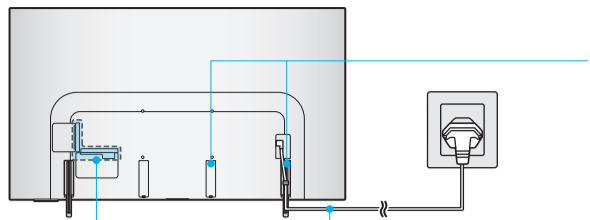

# Unpacking and Installation Guide

USB	USB ↔	OPTICAL	
ARC	HDMI (eARC)	LAN	
	HDMI	ANT	

Scan this QR code with your smart phone to see helpful videos.

**1** **55"**

**65"**

**2** **3**

**4**

	A	B	C	D	E	F	G	H
55S8*H	48.3 inches (1225.7 mm)	27.8 inches (705.6 mm)	1.3 inches (33.9 mm)	30.1 inches (764.4 mm)	9.3 inches (235.3 mm)	54.6 inches	28.7 lbs (13.0 kg)	29.5 lbs (13.4 kg)
65S8*H	57.0 inches (1446.6 mm)	32.7 inches (829.7 mm)	1.3 inches (33.9 mm)	35.3 inches (897.8 mm)	10.4 inches (263.3 mm)	64.5 inches	38.4 lbs (17.4 kg)	39.2 lbs (17.8 kg)

\*: 0-9, A-Z

	VESA A x B (mm)	C (mm)	D	E x 4	F (mm)	G (inches)	H (inches)	I (inches)
55S8*H	300 x 200	19-21	C + ★	M8	1.25	12.5	18.2	7.4
65S8*H	300 x 200	19-21	C + ★	M8	1.25	17.4	22.6	7.4

\*: 0-9, A-Z

★: Wall-Mount Bracket