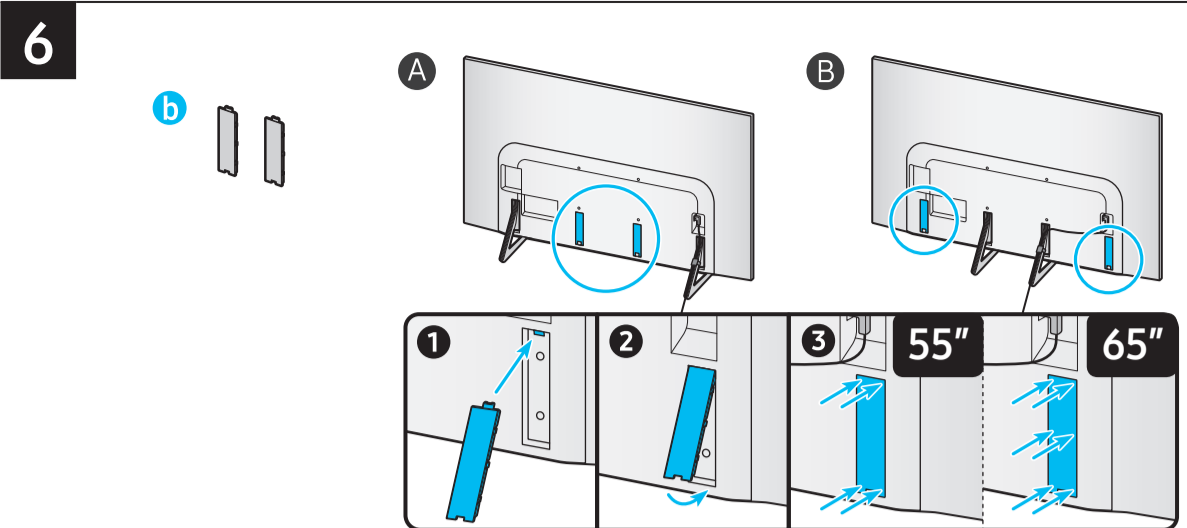

# Unpacking and Installation Guide

USB	USB ↔	OPTICAL	
ARC	HDMI (eARC)	LAN	
	HDMI	ANT	

Scan this QR code with your smart phone to see helpful videos.

**1** **55"**

**65"**

**2** **3**

**4**

	A	B	C	D	E	F	G	H
55S8*H	48.3 inches (1225.7 mm)	27.8 inches (705.6 mm)	1.3 inches (33.9 mm)	30.1 inches (764.4 mm)	9.3 inches (235.3 mm)	54.6 inches	28.7 lbs (13.0 kg)	29.5 lbs (13.4 kg)
65S8*H	57.0 inches (1446.6 mm)	32.7 inches (829.7 mm)	1.3 inches (33.9 mm)	35.3 inches (897.8 mm)	10.4 inches (263.3 mm)	64.5 inches	38.4 lbs (17.4 kg)	39.2 lbs (17.8 kg)

\*: 0-9, A-Z

	VESA A x B (mm)	C (mm)	D	E x 4	F (mm)	G (inches)	H (inches)	I (inches)
55S8*H	300 x 200	19-21	C + ★	M8	1.25	12.5	18.2	7.4
65S8*H	300 x 200	19-21	C + ★	M8	1.25	17.4	22.6	7.4

\*: 0-9, A-Z

★: Wall-Mount Bracket