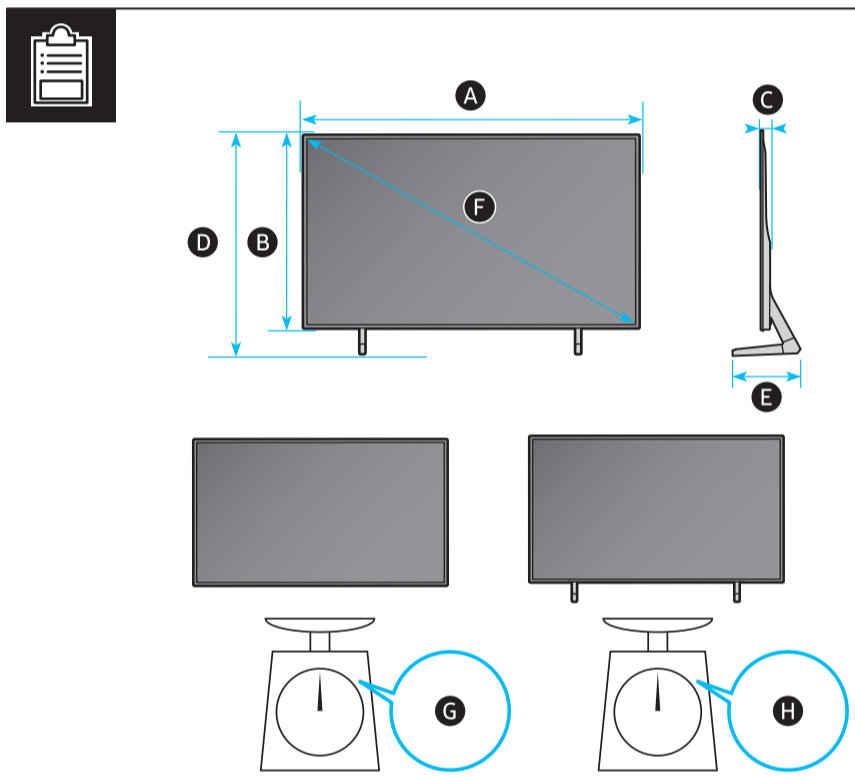

# Unpacking and Installation Guide

USB	USB ↔	OPTICAL	
ARC	HDMI (eARC)	LAN	
	HDMI	ANT	

Scan this QR code with your smart phone to see helpful videos.

**1** **55"**

**65"**

**2** **3**

**4**

	A	B	C	D	E	F	G	H
55S8*H	48.3 inches (1225.7 mm)	27.8 inches (705.6 mm)	1.3 inches (33.9 mm)	30.1 inches (764.4 mm)	9.3 inches (235.3 mm)	54.6 inches	28.7 lbs (13.0 kg)	29.5 lbs (13.4 kg)
65S8*H	57.0 inches (1446.6 mm)	32.7 inches (829.7 mm)	1.3 inches (33.9 mm)	35.3 inches (897.8 mm)	10.4 inches (263.3 mm)	64.5 inches	38.4 lbs (17.4 kg)	39.2 lbs (17.8 kg)

\*: 0-9, A-Z

	VESA A x B (mm)	C (mm)	D	E x 4	F (mm)	G (inches)	H (inches)	I (inches)
55S8*H	300 x 200	19-21	C + ★	M8	1.25	12.5	18.2	7.4
65S8*H	300 x 200	19-21	C + ★	M8	1.25	17.4	22.6	7.4

\*: 0-9, A-Z

★: Wall-Mount Bracket