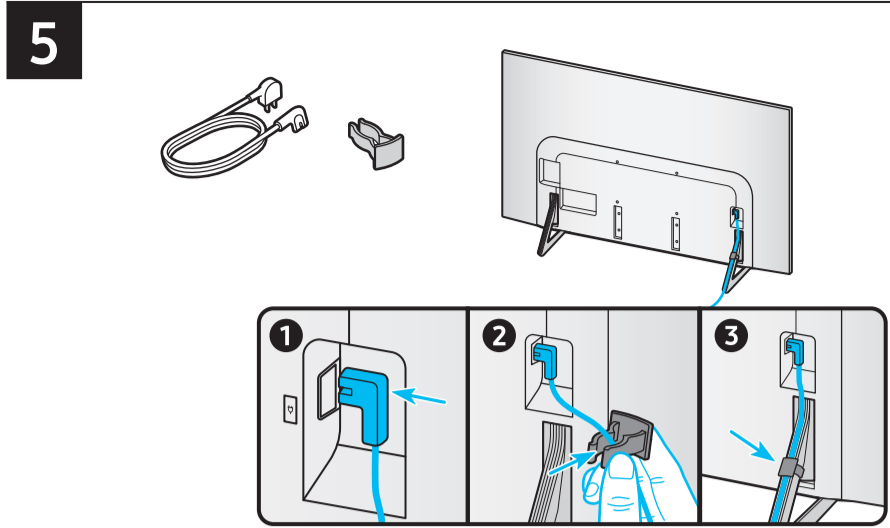

# Unpacking and Installation Guide

USB	USB ↔	OPTICAL	
ARC	HDMI (eARC)	LAN	
	HDMI	ANT	

Scan this QR code with your smart phone to see helpful videos.

**1** **55"**

**65"**

**2** **3**

**4**

	A	B	C	D	E	F	G	H
55S8*H	48.3 inches (1225.7 mm)	27.8 inches (705.6 mm)	1.3 inches (33.9 mm)	30.1 inches (764.4 mm)	9.3 inches (235.3 mm)	54.6 inches	28.7 lbs (13.0 kg)	29.5 lbs (13.4 kg)
65S8*H	57.0 inches (1446.6 mm)	32.7 inches (829.7 mm)	1.3 inches (33.9 mm)	35.3 inches (897.8 mm)	10.4 inches (263.3 mm)	64.5 inches	38.4 lbs (17.4 kg)	39.2 lbs (17.8 kg)

\*: 0-9, A-Z

	VESA A x B (mm)	C (mm)	D	E x 4	F (mm)	G (inches)	H (inches)	I (inches)
55S8*H	300 x 200	19-21	C + ★	M8	1.25	12.5	18.2	7.4
65S8*H	300 x 200	19-21	C + ★	M8	1.25	17.4	22.6	7.4

\*: 0-9, A-Z

★: Wall-Mount Bracket