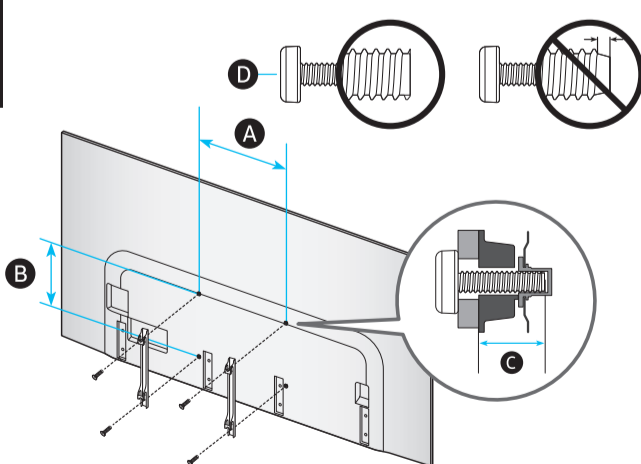

USB	USB ↔	OPTICAL		
ARC	HDMI (eARC)		LAN	
	HDMI		ANT	

3

83"

R

L

4

5

83"

6

7

*: 0-9, A-Z

	A	B	C	D	E	F	G	H
77S8*H 77SH8*	67.8 inches (1721.4 mm)	39.0 inches (991.4 mm)	1.3 inches (33.9 mm)	41.7 inches (1060.0 mm)	13.0 inches (330.2 mm)	76.6 inches (194 cm)	61.9 lbs (28.1 kg)	63.5 lbs (28.8 kg)
83S8*H 83SH8*	72.8 inches (1849.0 mm)	41.7 inches (1059.0 mm)	1.4 inches (34.9 mm)	44.5 inches (1129.5 mm)	13.7 inches (348.7 mm)	82.5 inches (209 cm)	72.5 lbs (32.9 kg)	74.7 lbs (33.9 kg)

*: 0-9, A-Z

	VESA A x B (mm)	C (mm)	D x 4
77S8*H 77SH8*	400 x 300	19-21	M8
83S8*H 83SH8*	400 x 300	19-21	M8