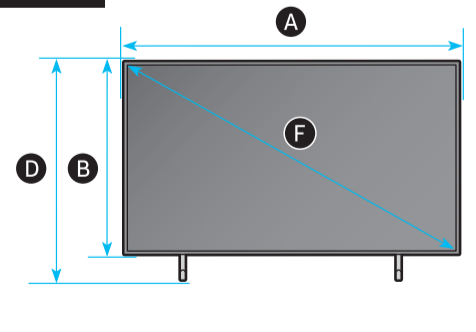

USB	USB ↔	OPTICAL		
ARC	HDMI (eARC)		LAN	
	HDMI		ANT	

3

83"

R

L

4

5

83"

6

7

*: 0-9, A-Z

	A	B	C	D	E	F	G	H
77S8*H 77SH8*	67.8 inches (1721.4 mm)	39.0 inches (991.4 mm)	1.3 inches (33.9 mm)	41.7 inches (1060.0 mm)	13.0 inches (330.2 mm)	76.6 inches (194 cm)	61.9 lbs (28.1 kg)	63.5 lbs (28.8 kg)
83S8*H 83SH8*	72.8 inches (1849.0 mm)	41.7 inches (1059.0 mm)	1.4 inches (34.9 mm)	44.5 inches (1129.5 mm)	13.7 inches (348.7 mm)	82.5 inches (209 cm)	72.5 lbs (32.9 kg)	74.7 lbs (33.9 kg)

*: 0-9, A-Z

	VESA A x B (mm)	C (mm)	D x 4
77S8*H 77SH8*	400 x 300	19-21	M8
83S8*H 83SH8*	400 x 300	19-21	M8