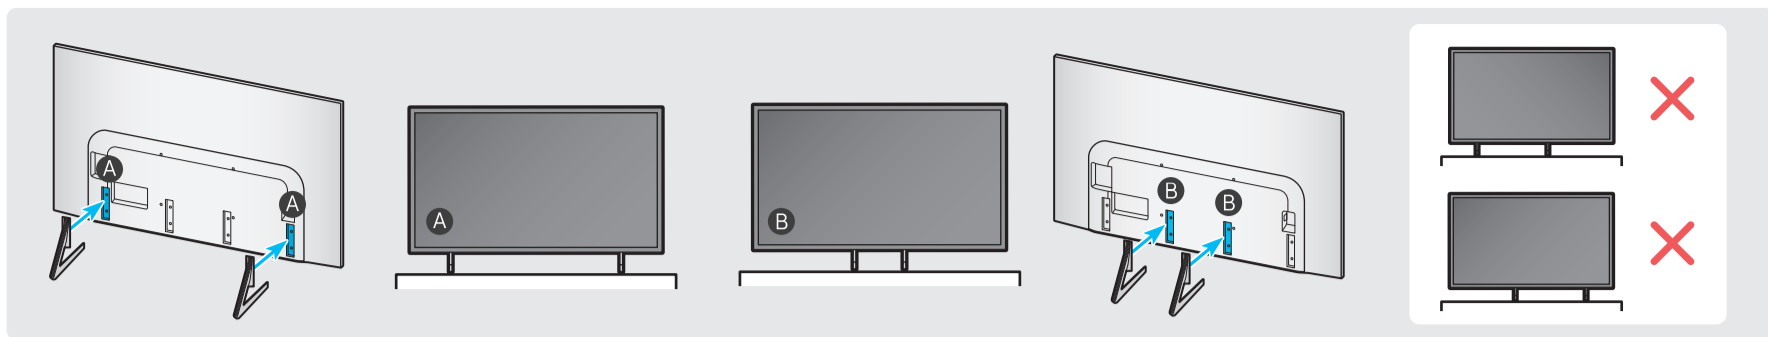

USB	USB ↔	OPTICAL		
ARC	HDMI (eARC)		LAN	
	HDMI		ANT	

3

83"

R

L

4

5

83"