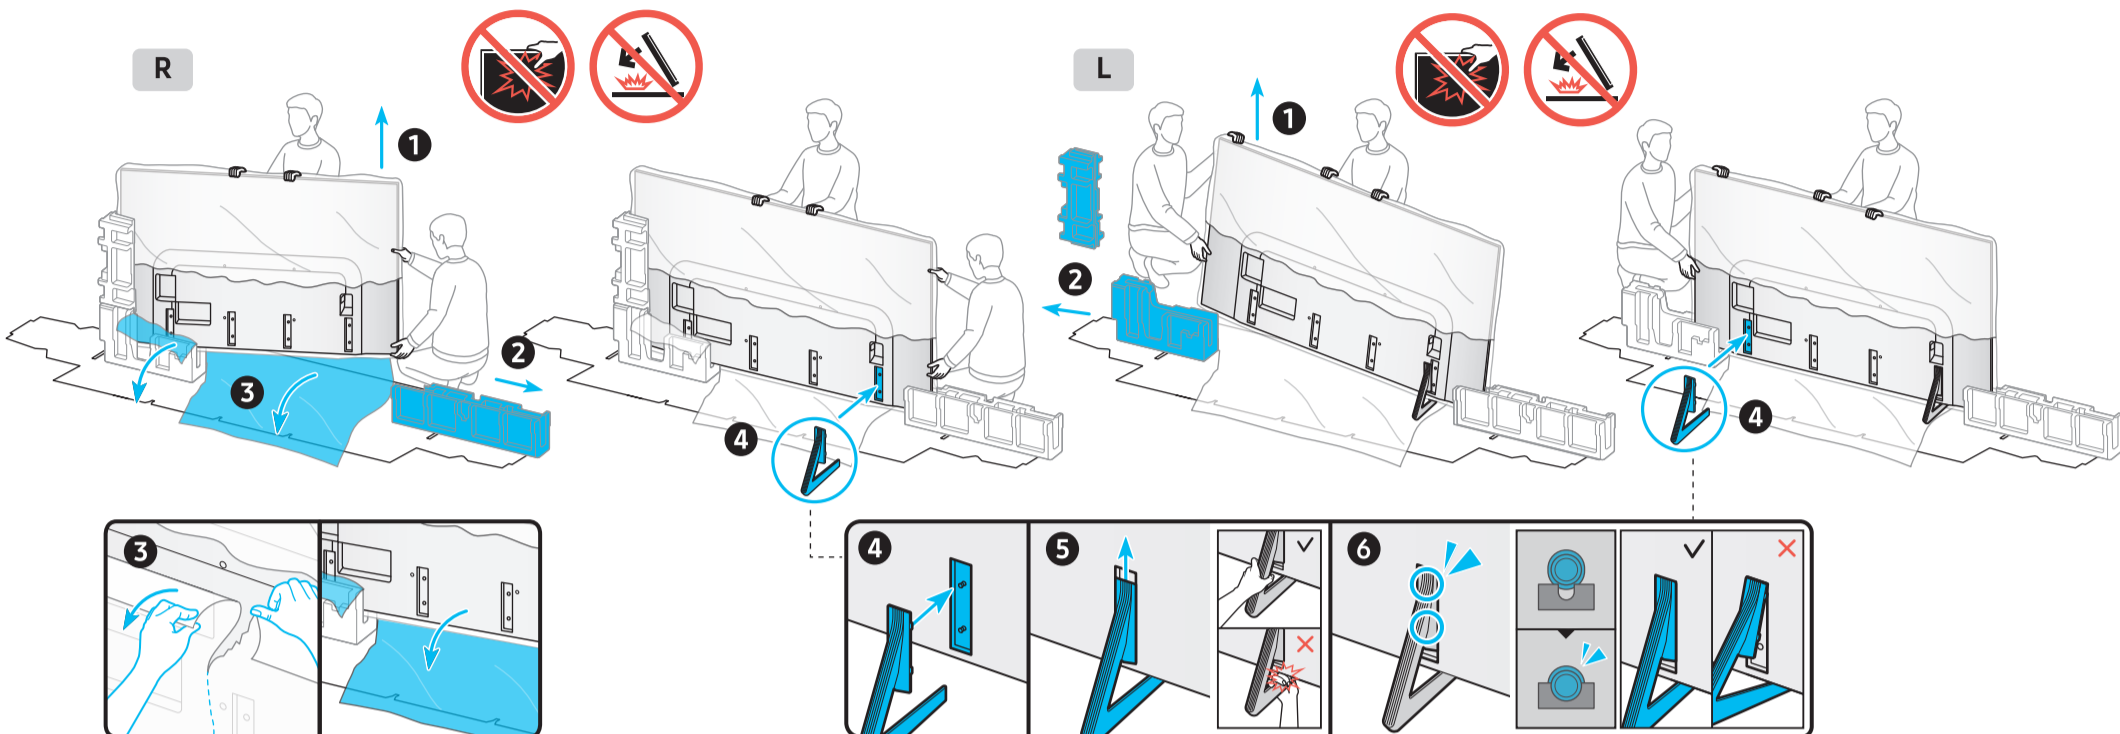

USB	USB ↔	OPTICAL		
ARC	HDMI (eARC)		LAN	
	HDMI		ANT	

3

83"

R

L

4

5

83"