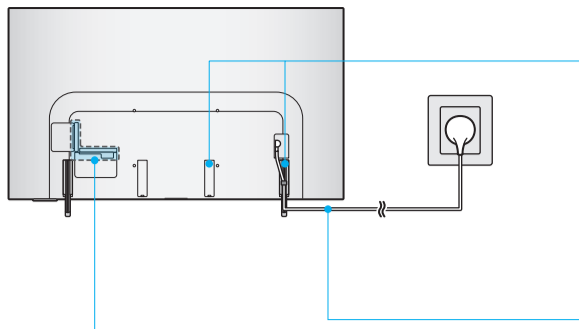

USB	USB ↔	OPTICAL		
ARC	HDMI (eARC)		LAN	
	HDMI		ANT	

3

83"

R

L

4

5

83"

6

7

*: 0-9, A-Z

	A	B	C	D	E	F	G	H
77S8*H 77SH8*	67.8 inches (1721.4 mm)	39.0 inches (991.4 mm)	1.3 inches (33.9 mm)	41.7 inches (1060.0 mm)	13.0 inches (330.2 mm)	76.6 inches (194 cm)	61.9 lbs (28.1 kg)	63.5 lbs (28.8 kg)
83S8*H 83SH8*	72.8 inches (1849.0 mm)	41.7 inches (1059.0 mm)	1.4 inches (34.9 mm)	44.5 inches (1129.5 mm)	13.7 inches (348.7 mm)	82.5 inches (209 cm)	72.5 lbs (32.9 kg)	74.7 lbs (33.9 kg)