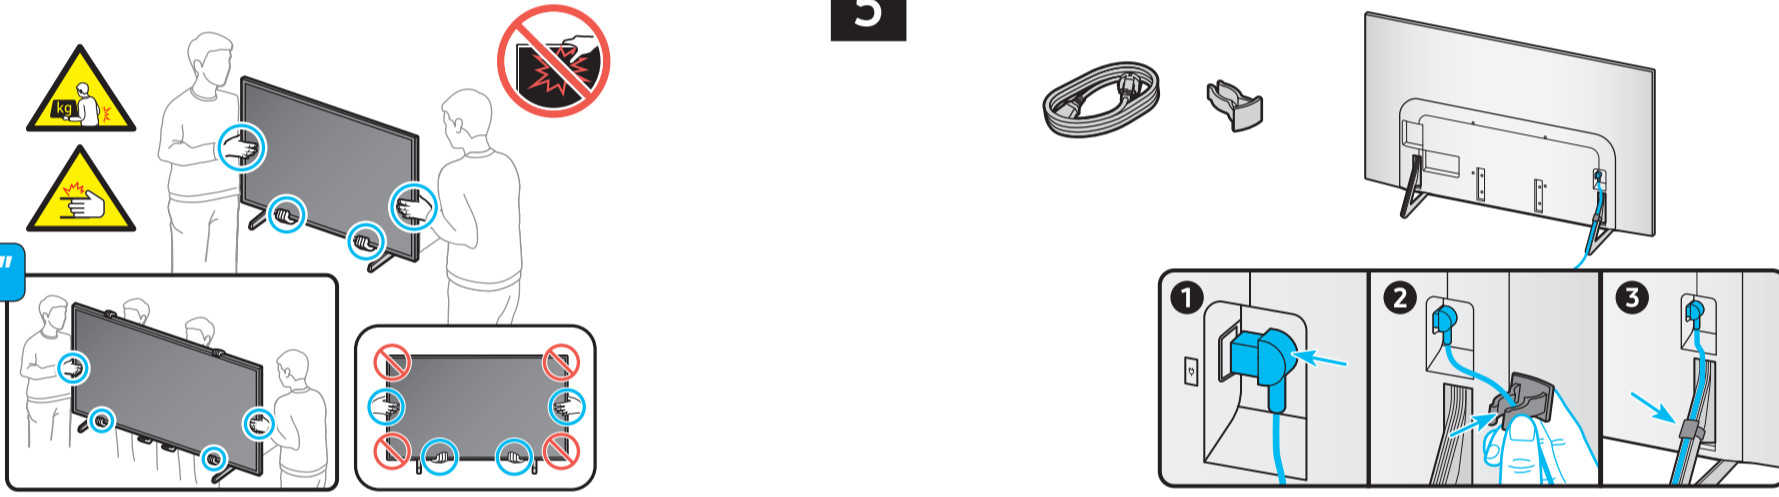

USB	USB ↔	OPTICAL		
ARC	HDMI (eARC)		LAN	
	HDMI		ANT	

3

83"

R

L

4

5

83"