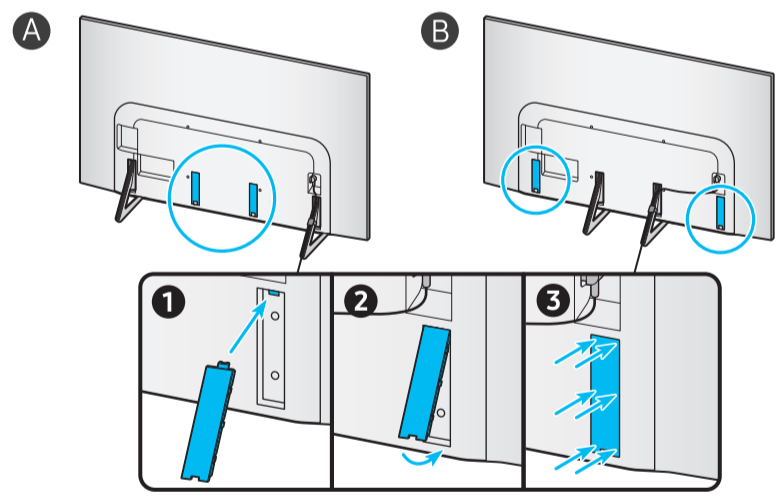

USB	USB ↔	OPTICAL		
ARC	HDMI (eARC)		LAN	
	HDMI		ANT	

3

83"

R

L

4

5

83"

6

7

*: 0-9, A-Z

	A	B	C	D	E	F	G	H
77S8*H 77SH8*	67.8 inches (1721.4 mm)	39.0 inches (991.4 mm)	1.3 inches (33.9 mm)	41.7 inches (1060.0 mm)	13.0 inches (330.2 mm)	76.6 inches (194 cm)	61.9 lbs (28.1 kg)	63.5 lbs (28.8 kg)
83S8*H 83SH8*	72.8 inches (1849.0 mm)	41.7 inches (1059.0 mm)	1.4 inches (34.9 mm)	44.5 inches (1129.5 mm)	13.7 inches (348.7 mm)	82.5 inches (209 cm)	72.5 lbs (32.9 kg)	74.7 lbs (33.9 kg)