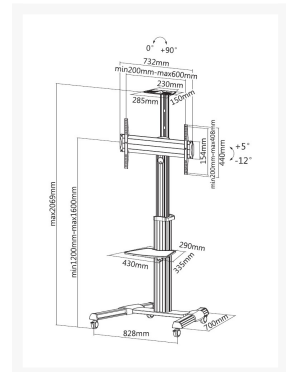

# 650602 90° Rotate Single Display 37-70" LFD Trolley

## Short Description

- Max. Load Capacity: 50Kg
- Max. VESA: 600x400
- Height adjustment
- Adjustable camera shelf/DVD shelf height for the desired position
- Free-tilting design for multiple monitor viewing angles
- Wheels for mobility, lockable for safety
- 90° rotation for easily holding display in portrait or landscape orientation
- DVD/AV component shelf
- Screen Rotation: 90°
- VESA standards compliant
- Built-in Cable management

Its flat panel TV brackets vertically allow effortless height adjustment of max. +5°~10° freely tilting allows easy angle adjustment and reduces glare from lights or windows to obtain the optimal viewing comfort.

## Additional Information

---

Harmonized System (HS) code	852990
Customs product code (TARIC)	8529909700
Approval and Compliance	RoHS
Package Contents	Display TV Cart User Manual Screws Kits
Color	Silver
EAN	4015867199282
Model Number	650602
Anti-theft	No
Cable management	Yes
Pipe Size (Pole height)	1669~2069mm
Compatible Display Size	37"-70"
Bracket type	Tiltable
Camera rack	Yes
Load Capacity (kg)	50Kg
Material	Plastic, Stainless Steel, Aluminum
Pan (Swivel) range	No
Screen Rotation	0- 90°
Shelf Weight Capacity	5kg
Screens support quantity	1
Support Curved TV (Monitors)	No
Tilt range	+5°~-12°
VESA compatibility	200x200,300x200,300x300, 400x200,400x300,400x400, 600x400
Dimensions (W x D x H)	828 x 700 x 2069
Product weight (kg)	21,08