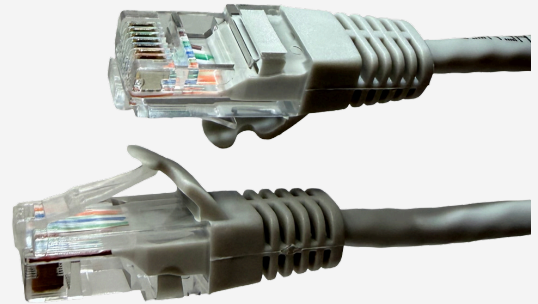

4XEM™ Product Data Sheet

10FT CAT5E RJ45 UTP Pure Copper Patch Cable (Gray)

Engineered for reliable, high-speed data transmission with durable, long-lasting performance for demanding network environments.

Key Features

 RJ-45 Connectors
EIA/TIA 568B Pinout

 RoHS Compliant

 Pure Copper
construction

 PVC Jacket rated
FT1, UL

 30 µin Gold-Plated
Contacts

 Up to 2.5Gbps Data
transfer speed

Technical Highlights

SKU Name	4XC5EPATCH10GR
Warranty	Lifetime
Cable Properties	Pure Copper, Stranded conductors with PVC jacket
Compliances	FT1/UL Fire Rating, RoHS

Application(s)

Built for network technicians, system integrators, and office environments, this cable delivers dependable, high-speed performance for routers, switches, servers, and workstation setups.