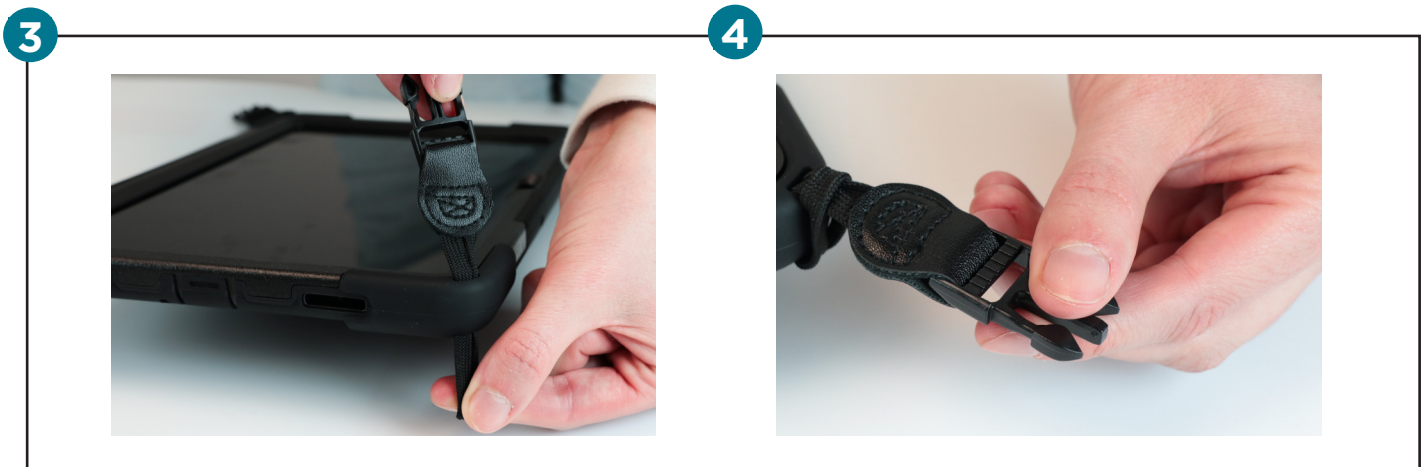

RIGID EDGE

Rigid protective edge to shield the screen in the event of a fall

ROTATIVE HAND STRAP

360° rotating hand strap

INTEGRATED TRIPOD

Landscape/video position

ACCESSORIES INCLUDED

Hand strap

INSTALLATION GUIDE

REF. 072009

TRIPOD MODE

PULL OUT THE BRACKET AND INSERT IT INTO THE SLOT TO SECURE THE TRIPOD.
TO STORE, SIMPLY PRESS THE BUTTON.

SHOULDER STRAP

PASS THE TOOL THROUGH THE CORD, THEN THREAD THE CORD THROUGH THE NOTCH UNTIL IT PASSES THROUGH THE SILICONE CASE.

PULL THE CORD AT BOTH ENDS, TIE A KNOT AND ATTACH THE LOOP TO THE REST OF THE SHOULDER STRAP.