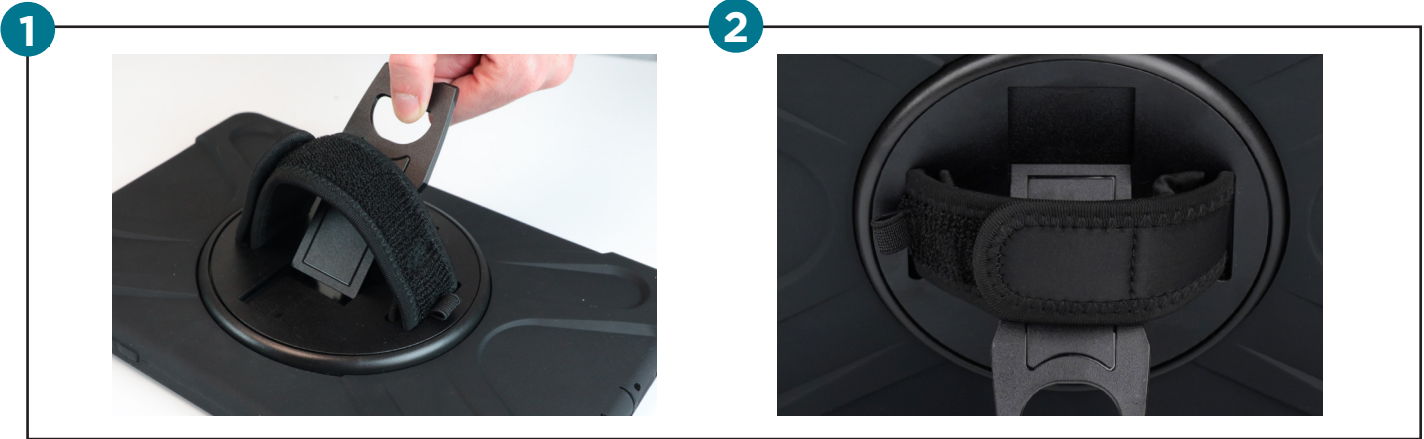

TRIPOD MODE

PULL OUT THE BRACKET AND INSERT IT INTO THE SLOT TO SECURE THE TRIPOD.
TO STORE, SIMPLY PRESS THE BUTTON.