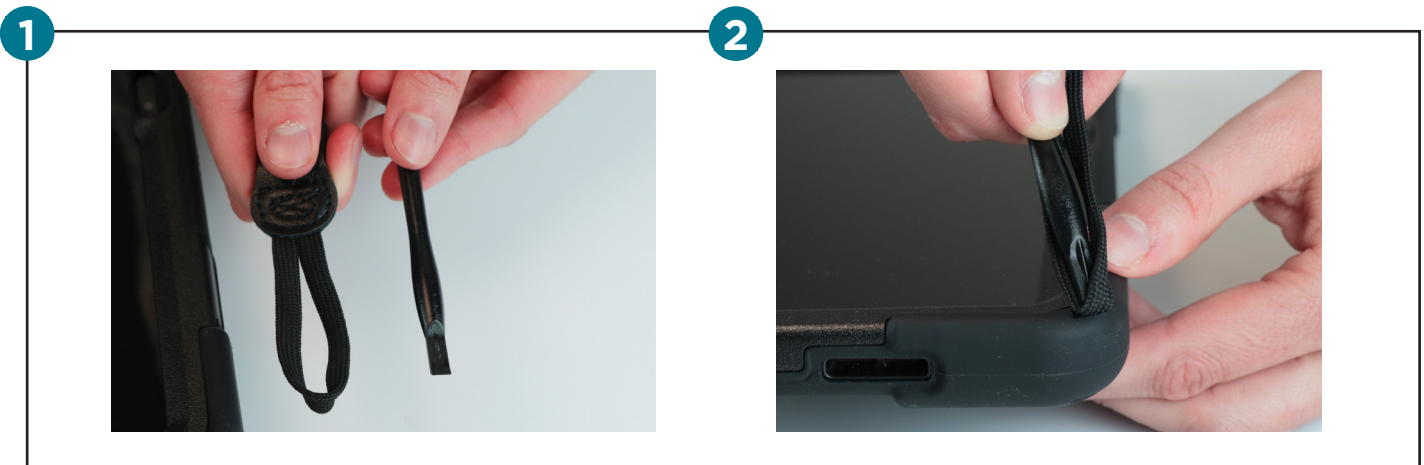

INSTALLATION GUIDE

REF. 072009

TRIPOD MODE

PULL OUT THE BRACKET AND INSERT IT INTO THE SLOT TO SECURE THE TRIPOD.
TO STORE, SIMPLY PRESS THE BUTTON.

SHOULDER STRAP

PASS THE TOOL THROUGH THE CORD, THEN THREAD THE CORD THROUGH THE NOTCH UNTIL IT PASSES THROUGH THE SILICONE CASE.

PULL THE CORD AT BOTH ENDS, TIE A KNOT AND ATTACH THE LOOP TO THE REST OF THE SHOULDER STRAP.