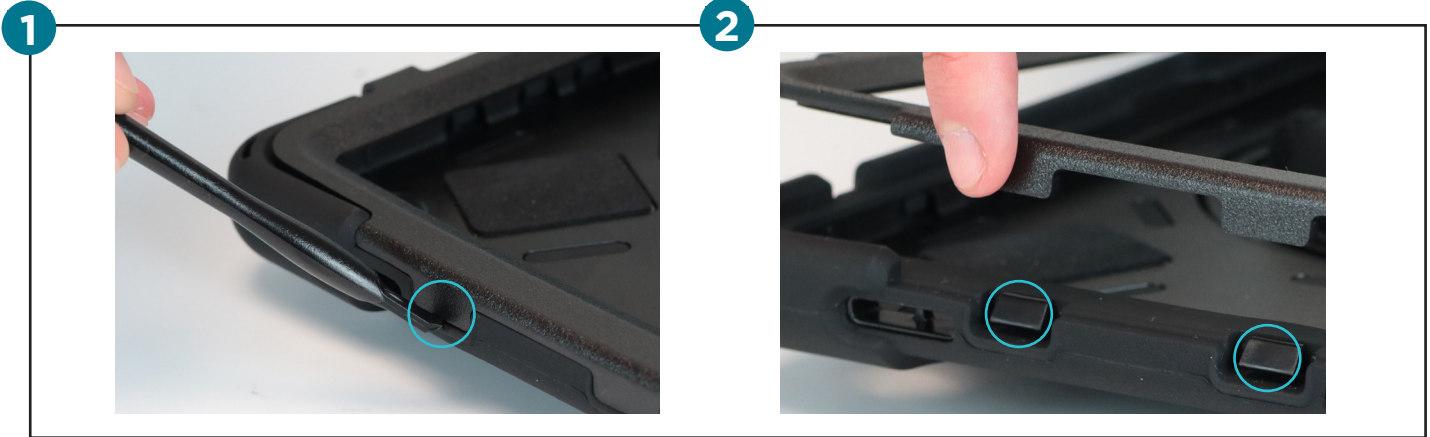

360° rotation

Landscape mode
(Non contractual photo)

Portrait mode
(Non contractual photo)

Tripod

Video/landscape position

Stylus holder

Integrated on the hand strap
Stylus not included

Shoulder strap

Shoulder strap included

REFERENCE

Ref	Product	EAN Code
072009	All in Case for Surface Tab K11 2nd gen - Tab M11 - Tab K11 + Shoulderstrap	3700992537955

INSTALLATION GUIDE

REF. 072004

PROTECTIVE CASE

USE THE INSTALLATION TOOL TO UNLOCK THE FOUR SIDE CLIPS AND REMOVE THE HARD FRONT PANEL.

PLACE THE TABLET ON THE RIGID BACK PLATE, MAKING SURE THAT THE CAMERA LENS IS ALIGNED WITH THE CUT-OUT.

REPLACE THE SILICONE BASE AND CORNERS, THEN REPOSITION THE FRONT PANEL, INSERTING THE SIDES FIRST. THE SIDES FIRST. CONTINUE ALL THE WAY ROUND UNTIL ALL THE FIXING CLIPS ARE PROPERLY ENGAGED.