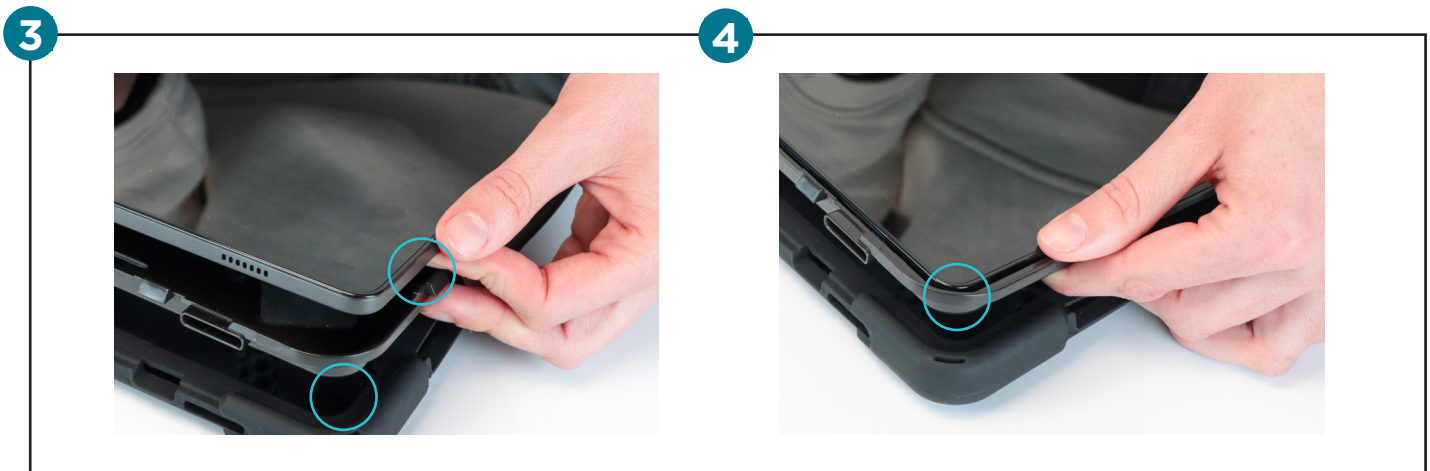

RIGID EDGE

Rigid protective edge to shield the screen in the event of a fall

ROTATIVE HAND STRAP

360° rotating hand strap

INTEGRATED TRIPOD

Landscape/video position

ACCESSORIES INCLUDED

Hand strap

360° rotation

Landscape mode
(Non contractual photo)

Portrait mode
(Non contractual photo)

Tripod

Video/landscape position

Stylus holder

Integrated on the hand strap
Stylus not included

Shoulder strap

PLACE THE TABLET ON THE RIGID BACK PLATE, MAKING SURE THAT THE CAMERA LENS IS ALIGNED WITH THE CUT-OUT.

REPLACE THE SILICONE BASE AND CORNERS, THEN REPOSITION THE FRONT PANEL, INSERTING THE SIDES FIRST. THE SIDES FIRST. CONTINUE ALL THE WAY ROUND UNTIL ALL THE FIXING CLIPS ARE PROPERLY ENGAGED.