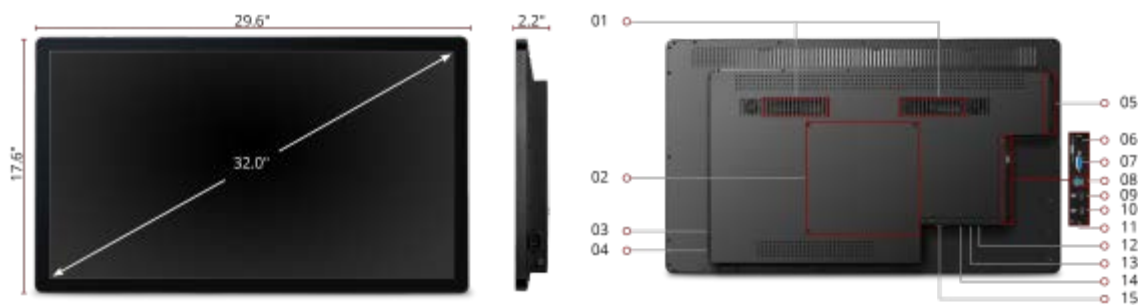

The ViewSonic® EP3220T is a 32" all-in-one digital billboard with 10-point interactive touch. Great for grabbing attention in busy, high-traffic areas, the interactive EP3220T comes with a scratch-proof tempered glass faceplate for durability in public spaces. Featuring Full HD 1080p resolution, 178°/178° wide-angle viewing, and 300-nit brightness, the EP3220T delivers customized multimedia messaging with vivid clarity. Photo and video files can be played back using the embedded Quad-core media player and 16GB of internal memory, or add your own media player utilizing the the convenient HDMI or RGB inputs.

1. Internal Speakers
2. VESA® Compatible Wall Mount
400 x 400 mm
3. AC In
4. Power Switch
5. Menu Controls
6. PC Audio In
7. VGA In
8. USB 3.0 (Type A x2)
9. HDMI/MHL
10. HDMI
11. Audio Out
12. LAN
13. USB 2.0 (Type A)
14. USB 2.0 (Type B)
15. RS232

Display:

Static Contrast Ratio: 1200:1

Viewing Angles: 178° horizontal, 178° vertical

Resolution:	1920 x 1080
Viewable Area (in.):	32
Backlight Life (Hours):	30,000
Response Time (GTG):	8ms
Light Source:	ELED
Brightness:	300 cd/m2
Panel Surface:	Anti-glare, Hard coating (3H)
Aspect Ratio:	16:9
Display Size (in.):	32

Touch:

Technology:	Capacitive
Touch Points:	10

Storage:

Storage Capacity:	16GB
-------------------	------

Mount:

VESA Compatible:	200 x 200 mm
------------------	--------------

Dimensions (imperial) (WxHxD):