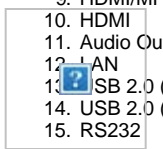

INTEGRATED
MEDIA PLAYER

Display:

Static Contrast Ratio: 1200:1

Viewing Angles: 178° horizontal, 178° vertical