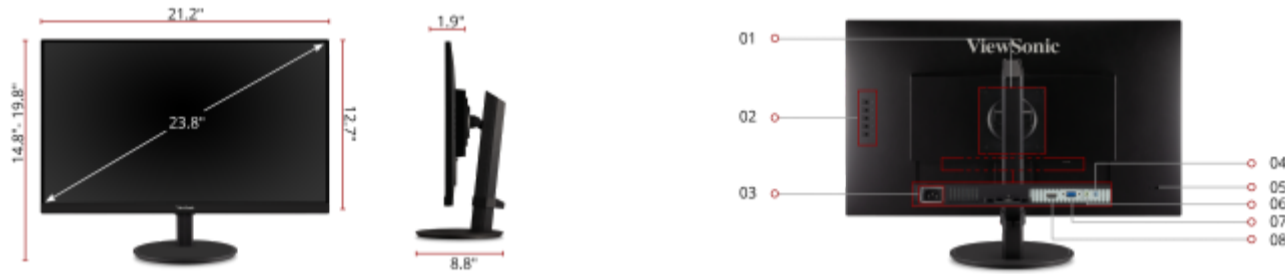

## Key Features

A More Comfortable Workspace | Frameless Design | Bigger Screen in a Smaller Footprint | HDMI Cable in Every Box | Incredible Screen Performance

## Product Description

With flexible connectivity, wide-angle viewing, and amazing screen performance, the ViewSonic® VA2447-MHJ delivers solid multimedia features and a sleek design at a great value. Featuring frameless MVA panel technology, the VA2447-MHJ delivers stunning brightness and contrast at nearly any viewing angle. A minimalistic design, edge-to-edge screen, and frameless bezel make this an ideal monitor for nearly seamless multi-screen setups. Whether for working at the office, or enjoying entertainment at home, the VA2447-MHJ features an HDMI port and an included HDMI cable for flexible connectivity to PCs, laptops and gaming consoles. A three-year limited warranty, along with one of the industry's best pixel performance policies, makes the VA2447-MHJ a great overall value choice.