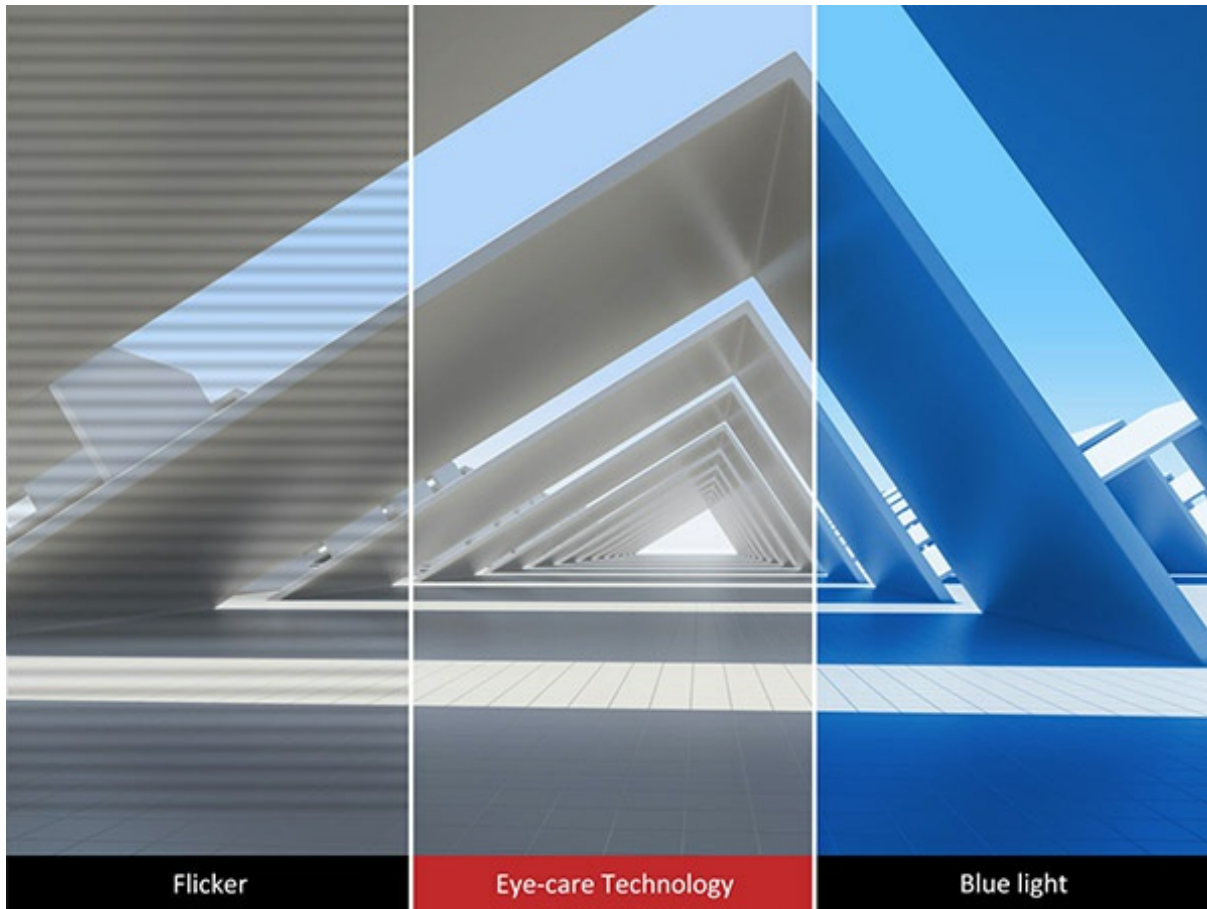

Enhanced Viewing Comfort

Flicker-Free technology and a Blue Light Filter help to eliminate eye strain from extended viewing periods.

Low EMI promises a safer viewing experience

ViewSonic offers exclusive Low EMI products, ensuring that our products comply with corresponding national regulations. On top of that, we internally commit to lower radiation emissions based on stringent internal rules.