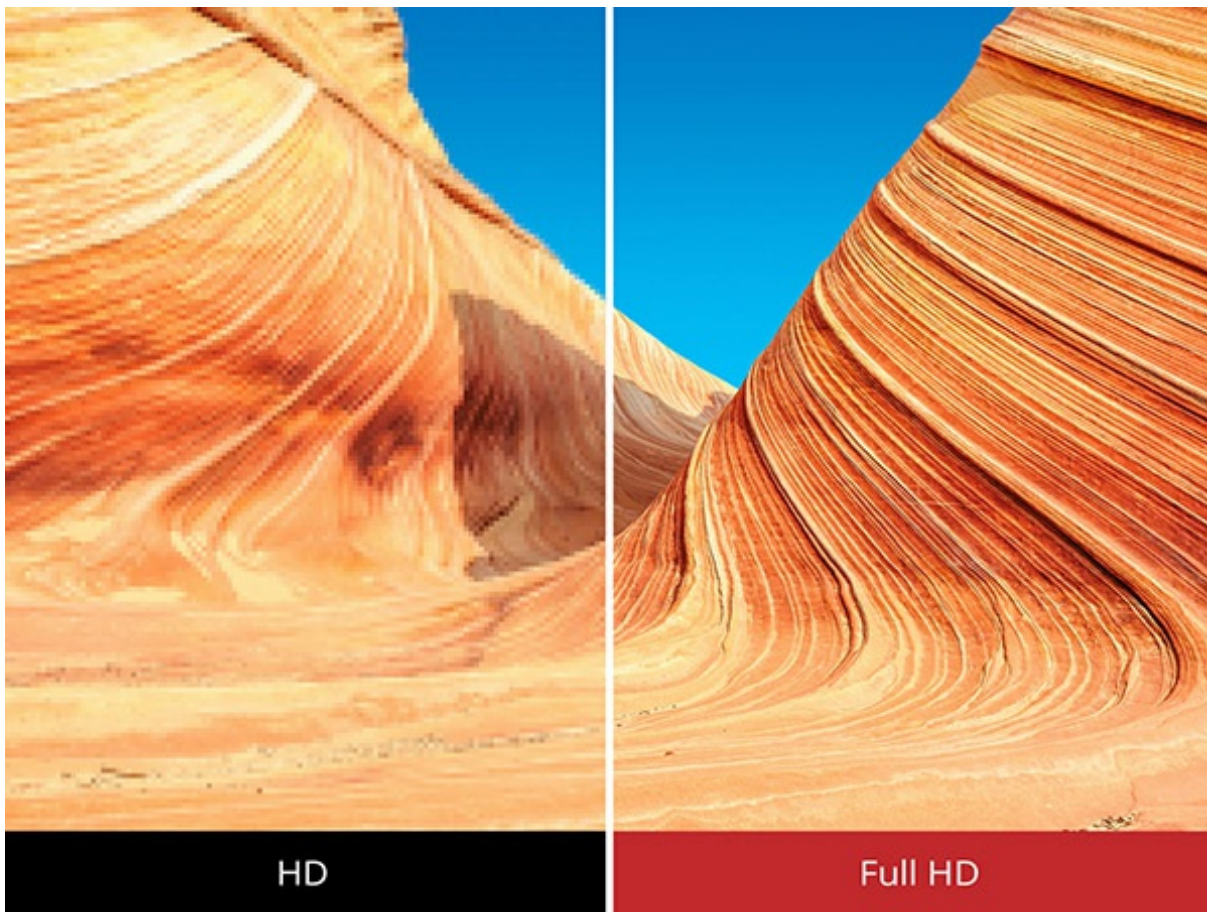

**24''(23.8'' viewable) stylish
frameless IPS monitor with HDMI,
DisplayPort and speakers**

ViewSonic®
See the difference™ 

VX2476-smhd

24''(23.8'' viewable) Full HD LCD Monitor with SuperClear® IPS-type Panel Technology in stylish silver frameless design. This monitor offers 178 / 178 degree viewing angle, 80M:1 dynamic contrast, VGA, HDMI, DisplayPort input and speakers. Flicker-Free, Blue Light Filter, Low EMI, Low Input Lag and ViewMode optimize the viewing experience

Frameless bezel design

Break free from bulky designs, and prepare for a frameless experience. An ultra slim 6.6 mm panel and a thin 2 mm bezel, delivering an incredible visual experience.

SuperClear: Stunning colour Performance & Wide-angle Viewing

With SuperClear IPS panel technology, enjoy accurate and vivid colours with consistent levels of brightness whether you are looking at the screen from above, below, the front, or the side.

Full HD 1080p Resolution

This monitor features Full HD 1920x1080 resolution for unbelievable pixel-by-pixel image performance. You'll experience the most amazing clarity and detail whether while working, gaming, or enjoying the latest in multimedia entertainment.