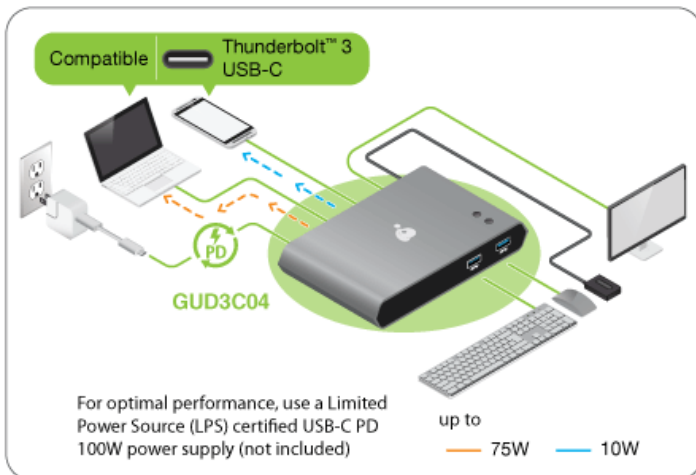

GUD3C04

Access Pro™ 2-Port USB-C KVM Switch with Power Delivery (TAA Compliant)

- 2-Port USB-C KVM Switch with Power Delivery
- Control and share 2 USB-C devices with DP Alt Mode from one keyboard, mouse, and an HDMI monitor
- Power Delivery¹ (USB-C external power needed) with up to 75W charging for laptop² and up to 10W for smartphone³
- Supports Windows, Mac, iPad Pro 2018 (3rd generation), Android 8+ devices

- 2-Port USB-C KVM Switch with Power Delivery
- Control and share 2 USB-C devices with DP Alt Mode from one keyboard, mouse, and an HDMI monitor
- Power Delivery¹ (USB-C external power needed) with up to 75W charging for laptop² and up to 10W for smartphone³
- Supports Windows, Mac, iPad Pro 2018 (3rd generation), Android 8+ devices
- Resolution up to 4K UHD 3840 x 2160 @30Hz for USB-C laptops
- Resolution up to 1080p @60 for USB-C tablets and smartphones
- Thunderbolt™ 3 laptop compatible
- USB 3.1 Gen1 supports data transfer rates up to 5 Gbps
- Convenient switching between devices via a push-button remote
- Supports DeX® Mode⁴ on Samsung USB-C smartphones
- Plug-n-Play; no software or driver needed
- HDCP 1.4 Compliant

Note:

¹For optimal performance, Limited Power Source (LPS) certified USB-C power adapter

²Must be plugged into Primary USB-C port 1

³When plugged into Secondary USB-C port 2

⁴Samsung DeX Mode is only supported on Samsung Galaxy S8, S8+, S9, S9+, S10, S10+, and Note 8, Note 9, and Tab S4; other Android devices support mirror screen