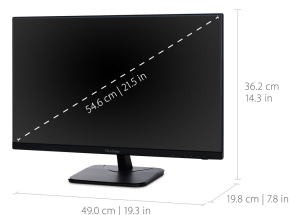

Kensington Lock Slot	1
Physical Controls	Key Buttons 1, 2, 3, 4, 5, 6 (Power)
On Screen Display	Auto Image Adjust, Contrast/Brightness, Input Select, Audio Adjust, Color Adjust, Information, Manual Image Adjust, Advanced Image Adjust, Setup Menu, Memory Recall (See user guide for complete OSD functionality)
Temperature	32-104° F (0 - 40° C)
Humidity (non-condensing)	20-90%
VESA Compatible	100 x 100 mm
Frequency Horizontal	HDMI: 15 ~ 83KHz, DP: 24 ~ 83KHz
Frequency Vertical	HDMI: 50 ~ 75Hz, DP: 50 ~ 75Hz
Digital Sync	TMDS for HDMI, PCI-E for DisplayPort
Tilt (Forward/Back)	4° / 20°
Net (lbs)	7.3
Net Without Stand (lbs)	6.4
Gross (lbs)	10.6
Net (kg)	3.3
Net Without Stand (kg)	2.9
Gross (kg)	4.8
Packaging (in.)	21.4 x 15.1 x 5.0
Physical (in.)	19.3 x 14.3 x 7.8
Physical Without Stand (in.)	19.3 x 11.7 x 1.9
Packaging (mm)	544.0 x 384.0 x 128.0
Physical (mm)	490.0 x 362.3 x 198.4
Physical Without Stand (mm)	490.0 x 296.6 x 48.3
Regulations	cULus, FCC-B, ICES003, Energy Star, Mexico Energy, MX-CoC
Package Contents	VA2256-mhd Display, Power Cable, HDMI to HDMI (1.5m), Quick Start Guide
Recycle/Disposal	Please dispose of in accordance with local, state or federal laws.
Warranty	Three-year limited warranty on parts, labor and backlight

UPC: 766907961812

Contact Sales
ViewSonic.com
888.881.8781
email:
salesinfo@viewsonic.com