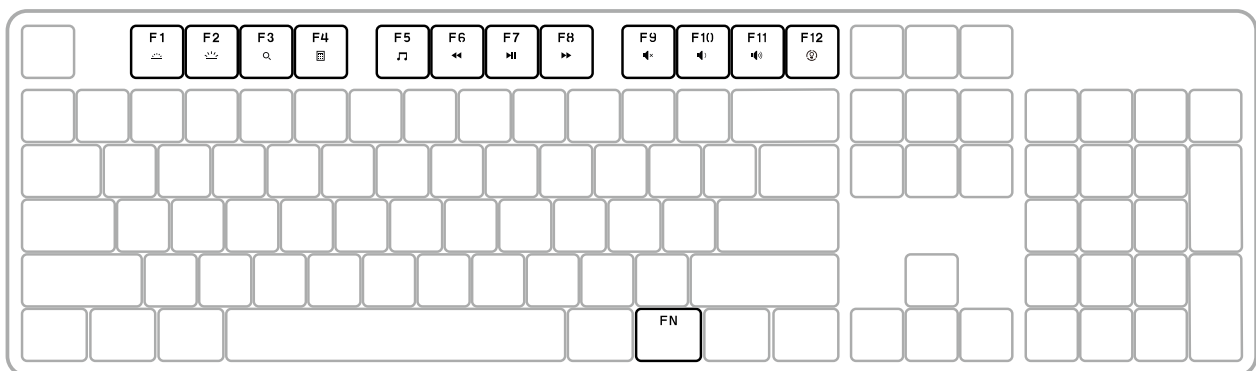

K845 MECHANICAL ILLUMINATED CORDED ALUMINUM KEYBOARD

Complete Setup Guide

完整设置指南

CONTENTS

English3

简体中文5

K845 MECHANICAL ILLUMINATED CORDED ALUMINUM KEYBOARD

logitech.com/support/k845

SHORTCUT KEYS

+	F1 	F2 	F3 	F4 	F5 	F6 	F7 	F8 	F9 	F10 	F11 	F12
FN	Decrease key brightness	Increase key brightness	Search	Calculator	Open Media	Previous	Play/ Pause	Next Media	Mute	Reduce Volume	Increase Volume	Change Lighting Pattern Five onboard patterns