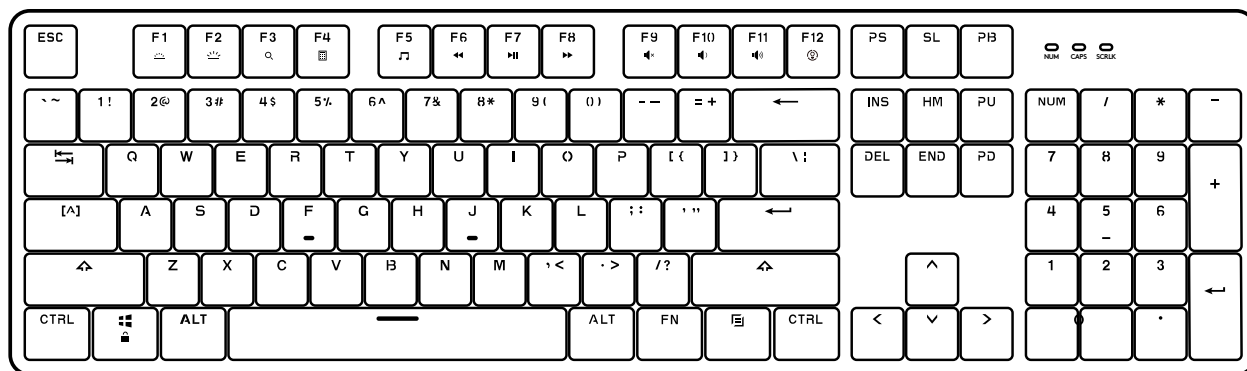

K845 MECHANICAL ILLUMINATED CORDED ALUMINUM KEYBOARD

Complete Setup Guide

完整设置指南

CONTENTS

English3

简体中文5

K845 MECHANICAL ILLUMINATED CORDED ALUMINUM KEYBOARD

logitech.com/support/k845

SHORTCUT KEYS

+	F1 	F2 	F3 	F4 	F5 	F6 	F7 	F8 	F9 	F10 	F11 	F12
FN	Decrease key brightness	Increase key brightness	Search	Calculator	Open Media	Previous	Play/ Pause	Next Media	Mute	Reduce Volume	Increase Volume	Change Lighting Pattern Five onboard patterns