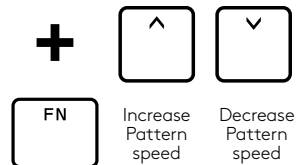

TO CHANGE SPEED OF LIGHTING EFFECTS