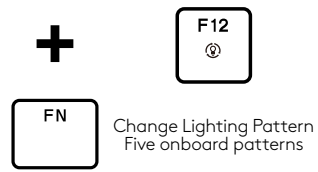

CHANGE LIGHTING PATTERNS