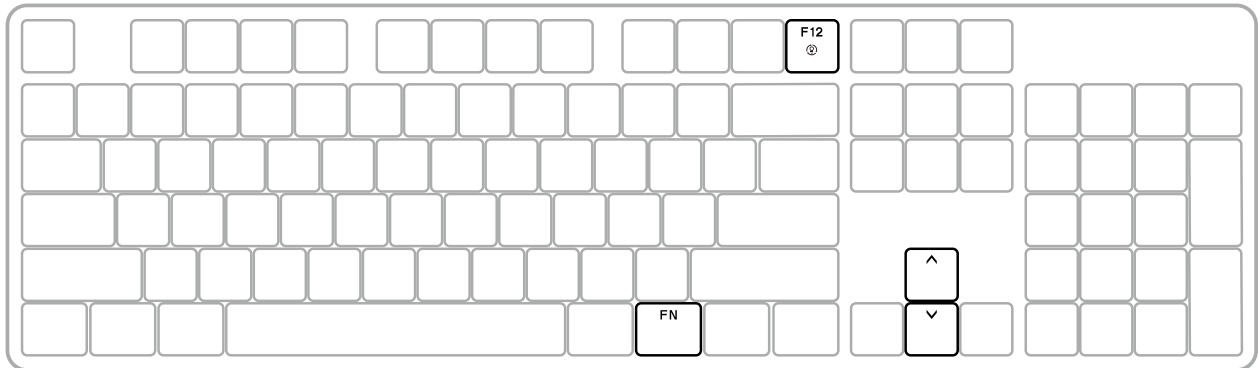

TO CHANGE SPEED OF LIGHTING EFFECTS