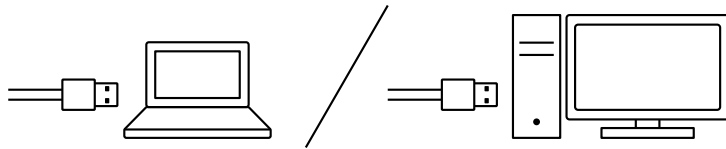

K845 MECHANICAL ILLUMINATED CORDED ALUMINUM KEYBOARD

Complete Setup Guide

完整设置指南

CONTENTS

English3

简体中文5

K845 MECHANICAL ILLUMINATED CORDED ALUMINUM KEYBOARD

logitech.com/support/k845

SHORTCUT KEYS

+	F1 	F2 	F3 	F4 	F5 	F6 	F7 	F8 	F9 	F10 	F11 	F12
FN	Decrease key brightness	Increase key brightness	Search	Calculator	Open Media	Previous	Play/ Pause	Next Media	Mute	Reduce Volume	Increase Volume	Change Lighting Pattern Five onboard patterns