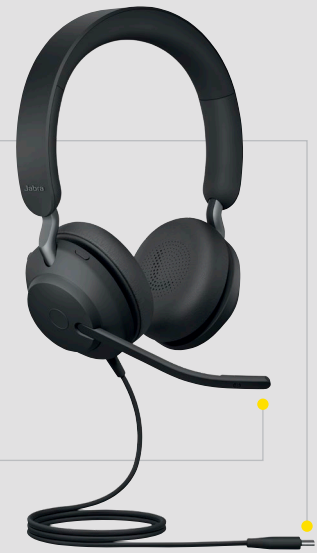

Future-proof tech that gets better with age

Upgradeable platform that will add even more value to your investment with future firmware upgrades through Jabra Xpress.

HOW TO START

1. Plug the Jabra Evolve2 40 into either a USB A or USB C port on your computer (depending on the USB variant of the headset).

2. Position the microphone near your mouth.

HOW TO USE

| | FEATURES | BENEFITS |
|-----------------------|-------------------------------|--|
| Connectivity | USB-A or USB-C connectivity | Plug-and-play connectivity to your computer or mobile device via USB-A or USB-C |
| Audio | Microphone | 3-microphone technology for outstanding call performance |
| | Noise-isolating design | Instant noise isolation for improved focus in noisy surroundings |
| | Software integration | Additional features available via Jabra Xpress and Jabra Direct |
| | Speakers | Powerful 40mm speakers deliver richer sound for a more immersive audio experience |
| Ease of use | Busylight | 360° busylight on both earcups is visible from all angles, acting as a do-not-disturb sign and protecting your focus |
| | Boom arm mute and answer call | Move boom arm up to mute or down to unmute or answer call |
| | Call management | Answer/reject calls; increase/decrease speaker volume; mute |
| Variants | UC and MS variants | Choose from UC or Microsoft Teams variants |
| | Wearing styles | Available in stereo and mono variants |
| Certifications | Leading UC vendors |        |