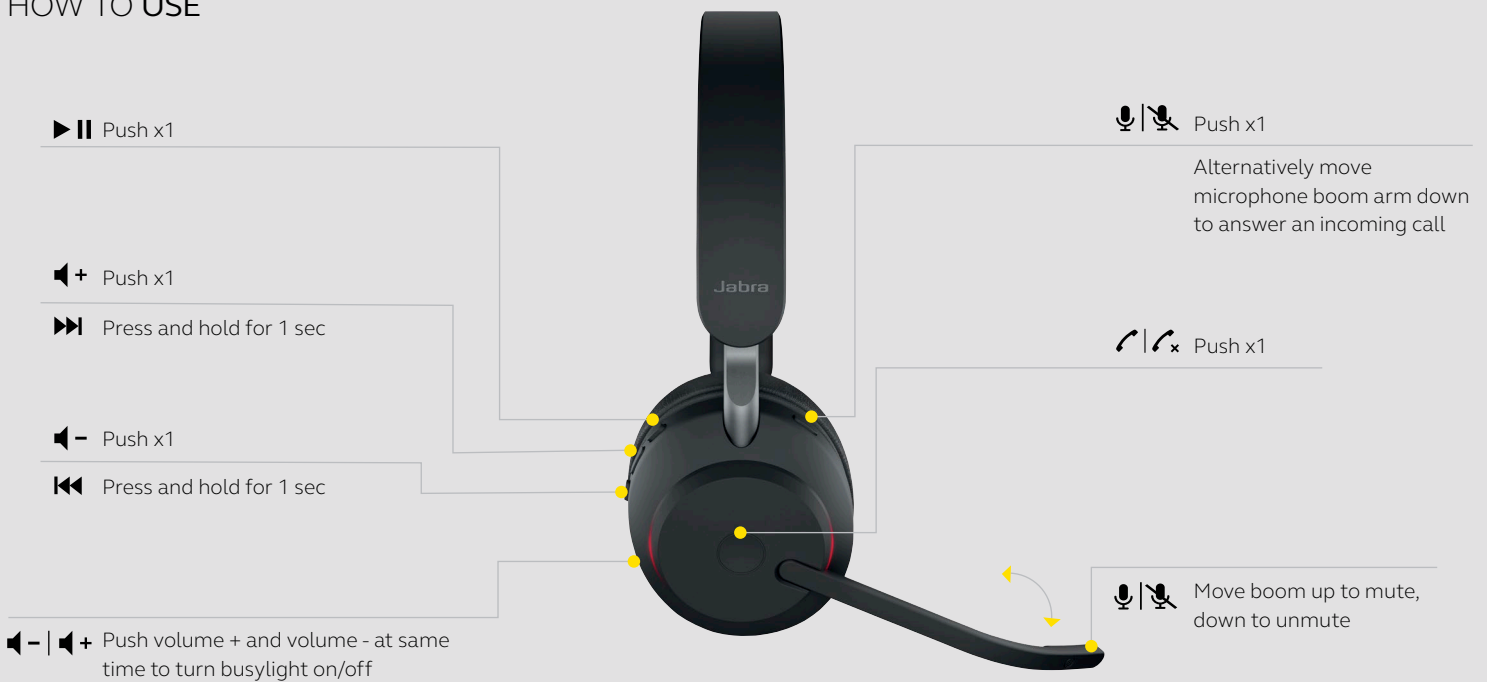

Future-proof tech that gets better with age

Upgradeable platform that will add even more value to your investment with future firmware upgrades through Jabra Xpress.

HOW TO START

1. Plug the Jabra Evolve2 40 into either a USB A or USB C port on your computer (depending on the USB variant of the headset).

2. Position the microphone near your mouth.

HOW TO USE

| | FEATURES | BENEFITS |
|-----------------------|-------------------------------|--|
| Connectivity | USB-A or USB-C connectivity | Plug-and-play connectivity to your computer or mobile device via USB-A or USB-C |
| Audio | Microphone | 3-microphone technology for outstanding call performance |
| | Noise-isolating design | Instant noise isolation for improved focus in noisy surroundings |
| | Software integration | Additional features available via Jabra Xpress and Jabra Direct |
| | Speakers | Powerful 40mm speakers deliver richer sound for a more immersive audio experience |
| Ease of use | Busylight | 360° busylight on both earcups is visible from all angles, acting as a do-not-disturb sign and protecting your focus |
| | Boom arm mute and answer call | Move boom arm up to mute or down to unmute or answer call |
| | Call management | Answer/reject calls; increase/decrease speaker volume; mute |
| Variants | UC and MS variants | Choose from UC or Microsoft Teams variants |
| | Wearing styles | Available in stereo and mono variants |
| Certifications | Leading UC vendors |        |