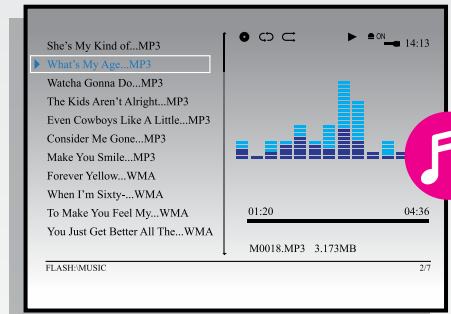

Features:

- View hi-quality digital photos on the 10" TFT true color LCD at 1024 x 600 resolution (16:9 aspect ratio)
- High quality frame with built-in speakers & easy to use controls
- Supports various picture, video and audio formats as most file formats are automatically recognized
- Configure photo slideshows to play in various display and transition modes set to background music
- Supports SD / SDHC memory cards (up to 32 GB)
- Connect a USB hard drive (power adapter required), USB flash drive or SD card to easily access and share your favorite pictures, music, or videos
- Transfer and store files quickly and easily from your personal computer to the frame's 4GB built-in memory with hi-speed USB 2.0.
- Includes built-in clock, calendar and auto on / off timer
- Compact remote is included
- Limited 1 Year Warranty

Multimedia Experience:

View your favorite photos on the true color TFT LCD screen at 1024 x 600 resolution. Slideshows can be configured to play photos in various display and transition modes. Photos will be automatically resized to fit the LCD screen perfectly in a 16:9 aspect ratio and photos will be rotated to their proper orientation automatically.

Play your favorite videos on the true color TFT LCD screen. Simply connect your personal computer or USB drive to the USB port on the frame to transfer your videos to the on-board memory with hi-speed USB 2.0 or play directly from the SD / SDHC card.