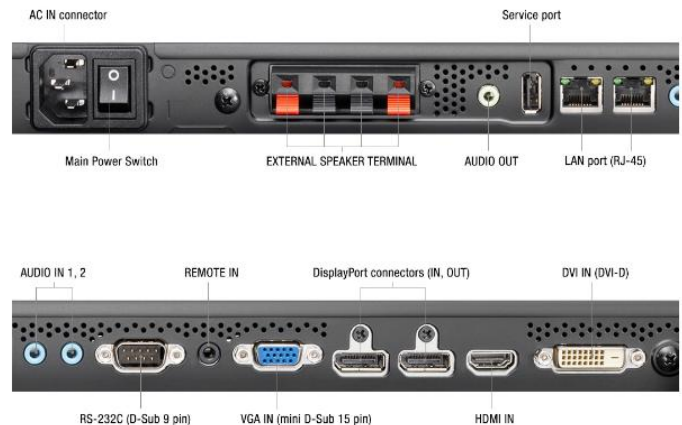

MultiSync® UN551S

NEC LCD 55" Video Wall Display

Datasheet

Walls of Desire

Attract and engage your audience; the new 55" UN551S shapes emotion and desire with NEC's most compelling video wall experience to date.

The new frameless design forms an entirely flat seamless digital canvas allowing a completely homogeneous image across multiple unified screens. The huge digital surface creates an unhindered viewing experience for your audience with a minimal image interruption of just 0.9mm per screen. The S-IPS panel provides superior picture quality and excellent colour reproduction in both landscape and portrait orientation ensuring perfect visibility even at extreme viewing angles which constantly change as the viewer passes by. At a high brightness level of 700 cd/m² your message will be well received with effortless readability even in the brightest ambient light conditions. An advanced set of intelligent features make the displays easy to install and operate and supports significantly reduced maintenance requirements.

Connectivity

Input Video Analogue	1 x D-sub 15 pin
Input Video Digital	1 x DisplayPort (with HDCP); 1 x DVI-D (with HDCP); 1 x HDMI (with HDCP); 1 x Interface Extension Slot; 1 x OPS Slot
Input Audio Analogue	2 x 3,5 mm jack
Input Audio Digital	1 x DisplayPort; 1 x HDMI
Input Control	LAN 100Mbit; remote control wire (3,5mm jack); RS232
Output Video Digital	1 x DisplayPort out (loop through: DisplayPort, DVI-D, HDMI, Interface Extension Slot, OPS)
Output Audio Analogue	3,5mm jack
Output Control	LAN 100Mbit
Remote Control	LAN with SNMP; Remote Control IR (internal/external (optional) sensor); RS-232C (9-pin D-sub) Input