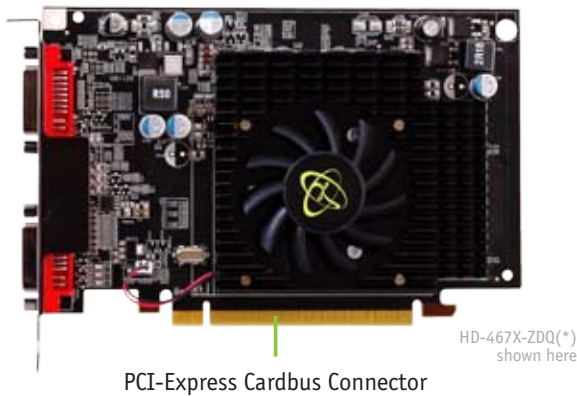

Radeon™ HD 4670

Up to 1GB [128-bit] DDR3 Graphics Card

Bus
PCI-E 2.0
Profile
Standard
Output
Dual DVI

XFx Part Numbers:
HD-467X-ZDQ(*)
HD-467X-ZDF(*)
HD-467X-YAF(*)
HD-467X-DDF(*)

POWERFULLY EFFICIENT.

Dont let its size make you think little of this little demon. The XFX Radeon HD 4670 is a power efficient beast that delivers the gaming experience of previous high-end graphic cards while also offering excellent HD video decoding. Add Unified Video Decoder 2 and Enhanced DVD Upscaling capabilities and you've got more than a casual gaming experience.

- Unified Superscalar Shader Architecture
- Accelerated Video Transcoding (AVT)
- 320 Stream Processing Units
- ATI PowerPlay™ Technology
- ATI Stream Technology
- DirectX 10.1 Support
- HDCP Capable
- PCI Express 2.0
- HDMI output for HD-467X-DDF(*)

Radeon™ HD 4670

Up to 1GB [128-bit] DDR3 Graphics Card

XFX Radeon™ HD 4670

PCI-Express Cardbus Connector

ATI PowerPlay™ Technology

Designed to enable power saving profiles that help reduce power consumption when the graphics card is idle or in minimal use. This dynamic power management enables the graphics card to automatically adjust power between low, medium and high states for a tremendous power efficiency advantage. For example, when receiving and composing emails little demand is on the graphics card and it runs in a low state, whereas when gaming, there is high demand on the graphics engine and the graphics card runs in a high state. Since the graphics card consumes less power it also produces less heat ultimately contributing to reduced system temperatures and fan noise delivering consistent performance levels for a seamless user experience.

ATI Stream Technology

A set of advanced hardware and software technologies that enable ATI graphics cards, working with the system's CPU to accelerate many applications beyond just graphics. This enables better balanced platforms capable of running demanding computing tasks faster than ever.