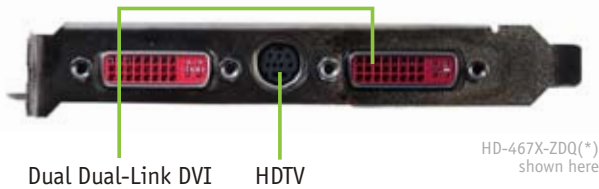

Radeon™ HD 4670

Up to 1GB [128-bit] DDR3 Graphics Card

Bus
PCI-E 2.0
Profile
Standard
Output
Dual DVI

XFx Part Numbers:
HD-467X-ZDQ(*)
HD-467X-ZDF(*)
HD-467X-YAF(*)
HD-467X-DDF(*)

POWERFULLY EFFICIENT.

Dont let its size make you think little of this little demon. The XFX Radeon HD 4670 is a power efficient beast that delivers the gaming experience of previous high-end graphic cards while also offering excellent HD video decoding. Add Unified Video Decoder 2 and Enhanced DVD Upscaling capabilities and you've got more than a casual gaming experience.

- Unified Superscalar Shader Architecture
- Accelerated Video Transcoding (AVT)
- 320 Stream Processing Units
- ATI PowerPlay™ Technology
- ATI Stream Technology
- DirectX 10.1 Support
- HDCP Capable
- PCI Express 2.0
- HDMI output for HD-467X-DDF(*)

Radeon™ HD 4670

Up to 1GB [128-bit] DDR3 Graphics Card

XFX Radeon™ HD 4670

PCI-Express Cardbus Connector

ATI PowerPlay™ Technology

Designed to enable power saving profiles that help reduce power consumption when the graphics card is idle or in minimal use. This dynamic power management enables the graphics card to automatically adjust power between low, medium and high states for a tremendous power efficiency advantage. For example, when receiving and composing emails little demand is on the graphics card and it runs in a low state, whereas when gaming, there is high demand on the graphics engine and the graphics card runs in a high state. Since the graphics card consumes less power it also produces less heat ultimately contributing to reduced system temperatures and fan noise delivering consistent performance levels for a seamless user experience.