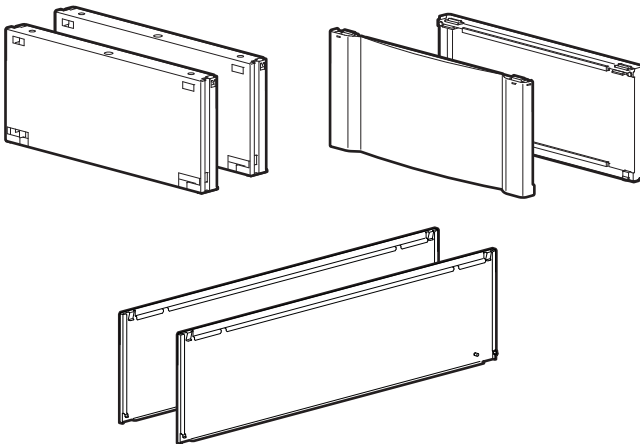

Inventory

Hardware

Tools required (not provided)