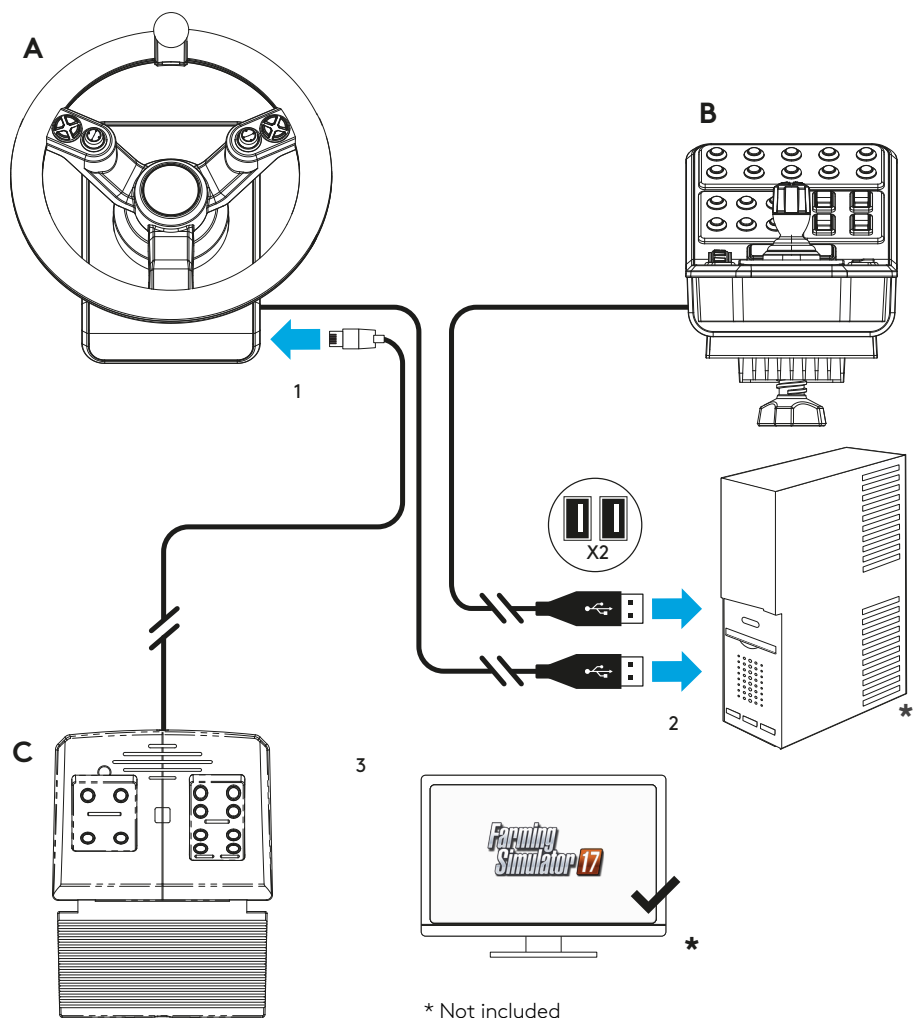

HEAVY EQUIPMENT BUNDLE

Farm simulation wheel, pedals, and side panel control deck

Volant de simulation de ferme, pédales et panneau de contrôle latéral

USER GUIDE | **GUIDE DE L'UTILISATEUR**

- 3** ENGLISH
- 7** FRANÇAIS
- 11** ESPAÑOL
- 15** PORTUGUÊS

BOX CONTENTS

A

TRACTOR WHEEL

Farming Simulator Wheel Unit

B

VEHICLE SIDE PANEL

Side Control Panel Unit

C

GAS AND BRAKE PEDAL

Pedal Unit

INITIAL SETUP

MOUNTING TO A DESK

UNFOLDING THE PEDAL FOOT PLATE

REMOVING AND MOVING THE BALL GRIP

CONTENU

A