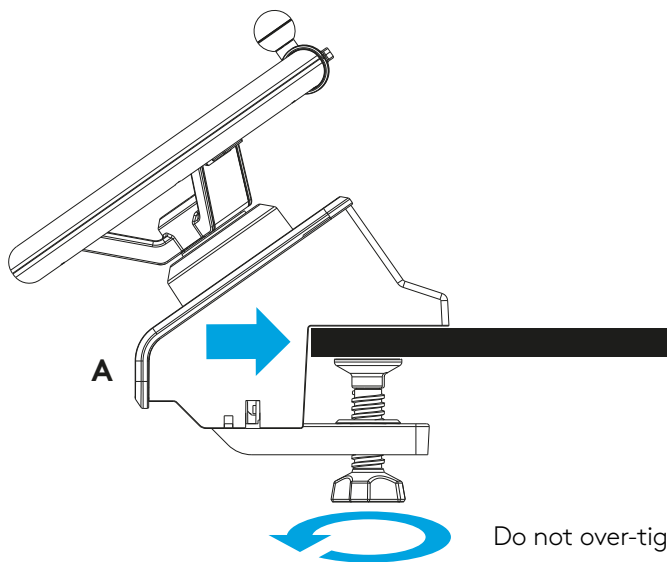

HEAVY EQUIPMENT BUNDLE

Farm simulation wheel, pedals, and side panel control deck

Volant de simulation de ferme, pédales et panneau de contrôle latéral

USER GUIDE | **GUIDE DE L'UTILISATEUR**

- 3** ENGLISH
- 7** FRANÇAIS
- 11** ESPAÑOL
- 15** PORTUGUÊS

BOX CONTENTS

A

TRACTOR WHEEL

Farming Simulator Wheel Unit

B

VEHICLE SIDE PANEL

Side Control Panel Unit

C

GAS AND BRAKE PEDAL

Pedal Unit

INITIAL SETUP

MOUNTING TO A DESK

UNFOLDING THE PEDAL FOOT PLATE

REMOVING AND MOVING THE BALL GRIP

CONTENU

A