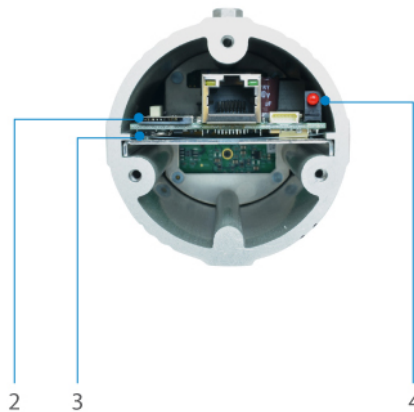

## Fixed Outdoor Network Camera, 5-Megapixel, 802.3af PoE, IR LEDs, Vandalproof

1. Ethernet Port

2. Memory Card Slot  
3. Reset Button  
4. Power LED

### Key Features

- Weatherproof IP68-rated housing
- Built-in Micro SDHC/SDXC card slot for local storage
- 5-Megapixel (2592 x 1944) high-definition resolution
- 
- Features WDR (Wide Dynamic Range) to enhance visibility under extremely bright or dark environments
- Vandal-proof IK10-rated housing
- Built-in infrared LEDs for night viewing up to 30m
- Compression: H.264/MJPEG
- Removable IR-cut filter for day and night surveillance
- Power support: PoE (IEEE 802.3af)
- Free video surveillance and CMS (Central Management System) software with 64-channel license