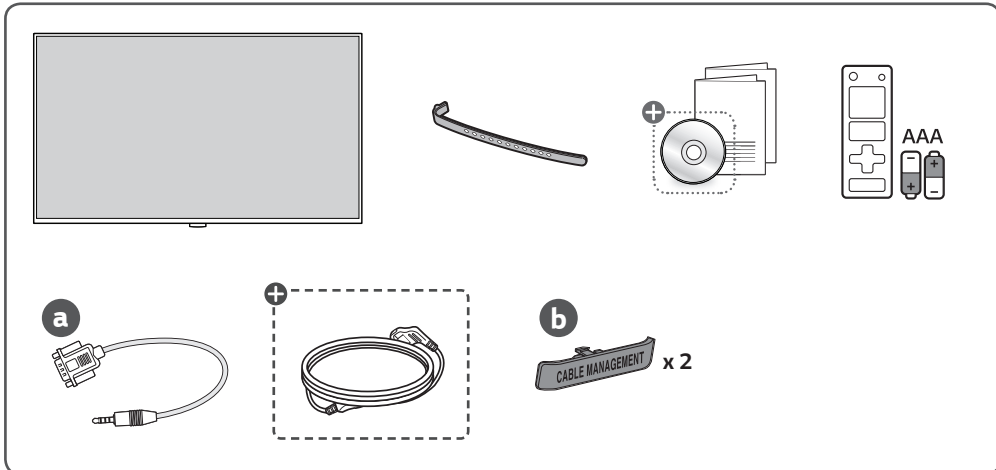

## LG Digital Signage (MONITOR SIGNAGE)

43UL3J-B	43UL3J-N
50UL3J-B	50UL3J-N
55UL3J-B	55UL3J-N
65UL3J-B	
75UL3J-B	
86UL3J-B	

# Quick Start Guide

Images and Accessory parts shown in manual may vary depending on model.

⊕ Depending on country ⊕ Depending on model