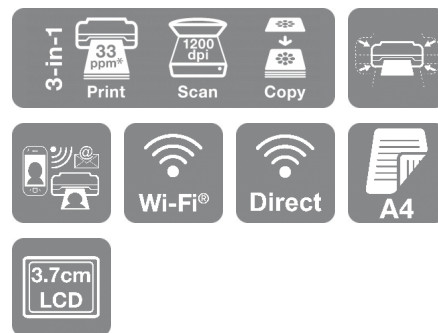

DATASHEET / BROCHURE

KEY FEATURES

- **Compact multifunction printer**
  Save money, space and time
- **Easy mobile printing**
  Print easily from your smartphone or tablet¹
- **Individual inks**
  Save money by only replacing the colour used
- **Wi-Fi & Wi-Fi Direct**
  Wireless printing with or without a network
- **A4 double-sided printing**
  Automatically print on both sides to reduce paper usage