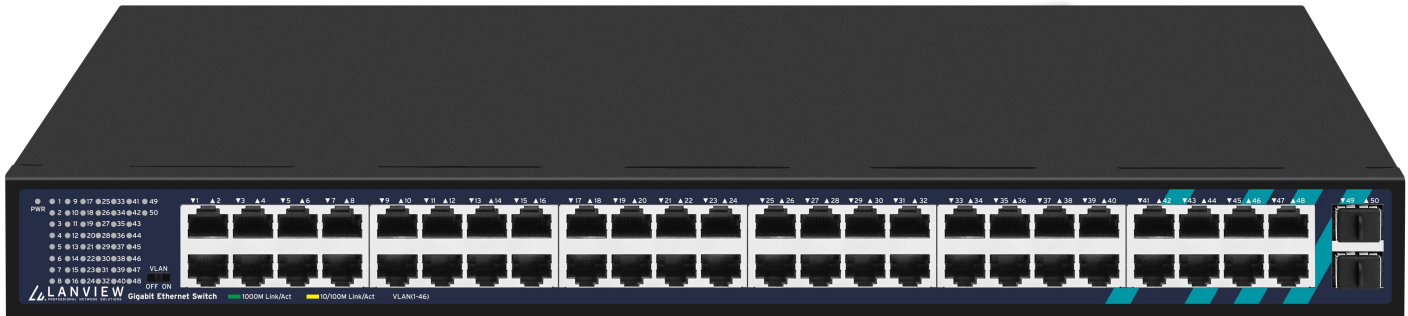

# 50-Port Gigabit Ethernet Switch

## LVN-1UMOUNT-48PORT-2SFP-1G

### Product Highlights

- 48 \*1G RJ45 ports+2\* 1G SFP ports
- Complies with IEEE802.3, IEEE802.3u, and IEEE802.3ab standards
- RJ45 port supports 10M/100M/1G adaptation
- Supports automatic port flipping (Auto MDI/MDIX)
- The panel indicator LED will monitor the working status and assist in fault analysis
- Supports dial switch VLAN mode
- Flow control method, IEEE802.3x standard for full duplex and Backpressure standard for half duplex
- Support loop alarm

## Hardware Features

Description	Specification
Model	LVN-1UMOUNT-48PORT-2SFP-1G
Interface	48 *1G RJ45 ports 2 * 1G SFP ports
Port Standard	IEEE 802.3: Ethernet Media Access Control (MAC) Protocol IEEE 802.3i: 10BASE-T Ethernet IEEE 802.3u: 100BASE-TX Fast Ethernet IEEE 802.3ab: 1000BASE-T Gigabit Ethernet IEEE 802.3z: 1000BASE-X Gigabit Ethernet (Fiber optic) IEEE 802.3x: Flow Control
Bandwidth	100Gbps
Packet Forwarding Rate	74.4Mpps
Packet Buffer	12Mbit
MAC Address Table	16K
Transmission Method	Store and Forward
Power Supply	AC 100-240V , 50/60Hz DC 12V 2A
Mainboard Power Consumption	33.99W
Structure Information	Product Dimensions :440*205*44mm Packaging Dimensions :500*290*85mm Product Net Weight:2.826KG Product Gross Weight:3.371KG
Packing Information	Carton Dimensions :520*445*310mm Packing Quantity: 5PCS Packing Weight: 17.85KG
Package Contents	Switch 1pcs, Power Cord 1pcs, Manual 1pcs, Certificate of Inspection 1pcs, Rack-mounting kit 1 pair
Fan Quantity	0