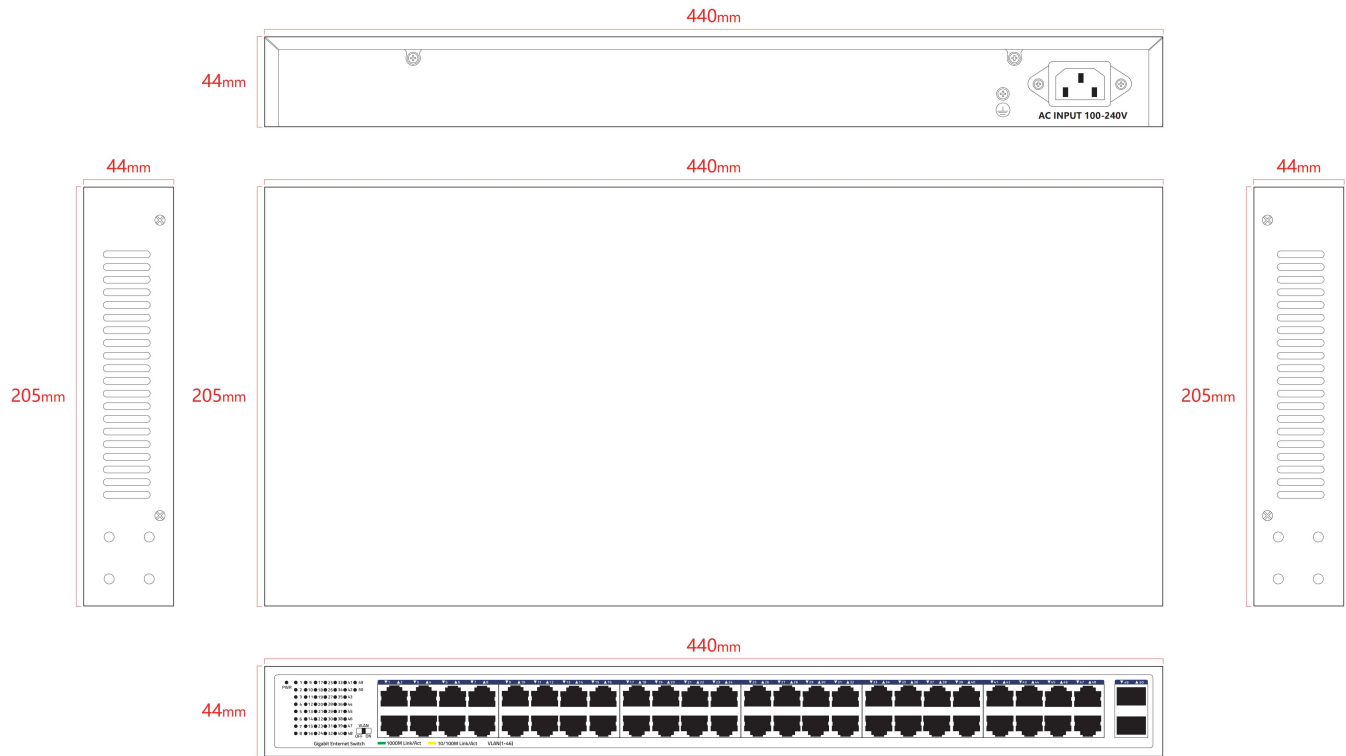

### Product Highlights

- 48 \*1G RJ45 ports+2\* 1G SFP ports
- Complies with IEEE802.3, IEEE802.3u, and IEEE802.3ab standards
- RJ45 port supports 10M/100M/1G adaptation
- Supports automatic port flipping (Auto MDI/MDIX)
- The panel indicator LED will monitor the working status and assist in fault analysis
- Supports dial switch VLAN mode
- Flow control method, IEEE802.3x standard for full duplex and Backpressure standard for half duplex
- Support loop alarm

## Hardware Features

Description	Specification
Model	LVN-1UMOUNT-48PORT-2SFP-1G
Interface	48 *1G RJ45 ports 2 * 1G SFP ports
Port Standard	IEEE 802.3: Ethernet Media Access Control (MAC) Protocol IEEE 802.3i: 10BASE-T Ethernet IEEE 802.3u: 100BASE-TX Fast Ethernet IEEE 802.3ab: 1000BASE-T Gigabit Ethernet IEEE 802.3z: 1000BASE-X Gigabit Ethernet (Fiber optic) IEEE 802.3x: Flow Control
Bandwidth	100Gbps
Packet Forwarding Rate	74.4Mpps
Packet Buffer	12Mbit
MAC Address Table	16K
Transmission Method	Store and Forward
Power Supply	AC 100-240V , 50/60Hz DC 12V 2A
Mainboard Power Consumption	33.99W
Structure Information	Product Dimensions :440*205*44mm Packaging Dimensions :500*290*85mm Product Net Weight:2.826KG Product Gross Weight:3.371KG
Packing Information	Carton Dimensions :520*445*310mm Packing Quantity: 5PCS Packing Weight: 17.85KG
Package Contents	Switch 1pcs, Power Cord 1pcs, Manual 1pcs, Certificate of Inspection 1pcs, Rack-mounting kit 1 pair
Fan Quantity	0

## Mounting ear diagram (Standard, support to install on the cabinet) Unit of size: mm