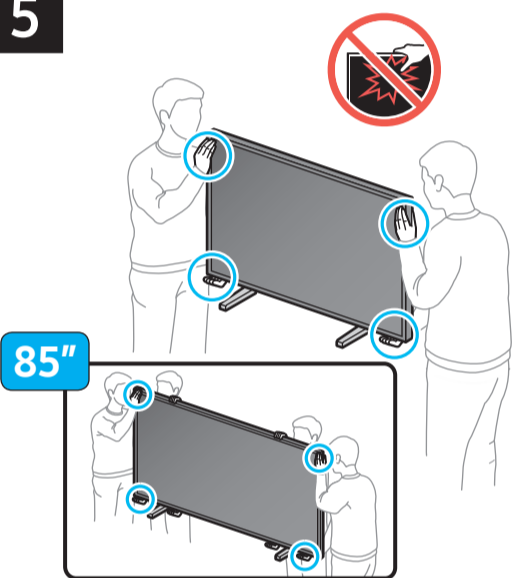

Simple User Guide / Remote control guide / Regulatory Guide

1

43"

65"-70"

50"-55"

75"

85"

2

43"-70"

75"-85"

3

0.98 inches (25 mm)

A

B

4

43"-70"

75"-85"

5

6

	A	B	C	D	E	F	G	H	I
43Q6*D	38.0 inches (965.5 mm)	22.0 inches (559.4 mm)	1.0 inches (25.7 mm)	23.5 inches (598.1 mm)	24.5 inches (623.1 mm)	71 inches (181.0 mm)	42.5 inches	18.5 lbs (8.4 kg)	19.0 lbs (8.6 kg)
50Q6*D	44.0 inches (1118.3 mm)	25.4 inches (644.1 mm)	1.0 inches (25.7 mm)	26.8 inches (681.7 mm)	27.8 inches (706.7 mm)	8.8 inches (224.0 mm)	49.5 inches	25.4 lbs (11.5 kg)	26.0 lbs (11.8 kg)
55Q6*D	48.5 inches (1232.1 mm)	27.9 inches (708.3 mm)	1.0 inches (25.7 mm)	29.4 inches (745.9 mm)	30.4 inches (770.9 mm)	8.8 inches (224.0 mm)	54.6 inches	34.2 lbs (15.5 kg)	34.8 lbs (15.8 kg)
65Q6*D	57.1 inches (1450.9 mm)	32.7 inches (831.4 mm)	1.0 inches (25.7 mm)	34.3 inches (872.2 mm)	35.3 inches (897.2 mm)	10.8 inches (274.0 mm)	64.5 inches	46.1 lbs (20.9 kg)	47.0 lbs (21.3 kg)
70Q6*D	61.4 inches (1559.7 mm)	35.5 inches (902.6 mm)	1.0 inches (26.6 mm)	37.0 inches (939.6 mm)	38.0 inches (964.6 mm)	12.6 inches (320.0 mm)	69.5 inches	62.8 lbs (28.5 kg)	64.2 lbs (29.1 kg)
75Q6*D	66.0 inches (1676.7 mm)	37.8 inches (959.8 mm)	1.0 inches (26.6 mm)	39.3 inches (997.3 mm)	40.2 inches (1022.3 mm)	12.6 inches (320.0 mm)	74.5 inches	69.2 lbs (31.4 kg)	70.5 lbs (32.0 kg)
85Q6*D	74.8 inches (1900.9 mm)	42.7 inches (1085.7 mm)	1.1 inches (26.9 mm)	44.2 inches (1123.3 mm)	45.2 inches (1148.3 mm)	13.6 inches (345.1 mm)	84.5 inches	91.5 lbs (41.5 kg)	93.7 lbs (42.5 kg)