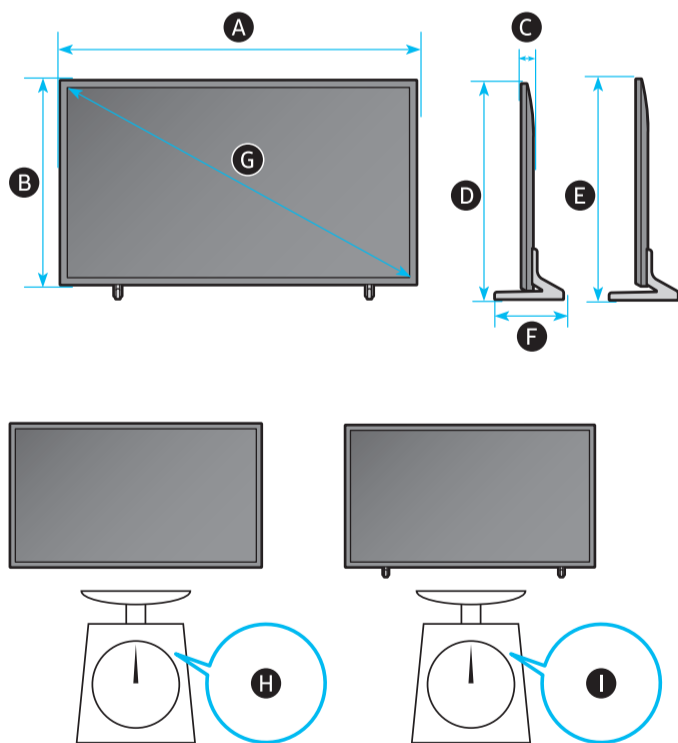

Simple User Guide / Remote control guide / Regulatory Guide

1

43"

65"-70"

50"-55"

75"

85"

2

43"-70"

75"-85"

3

0.98 inches (25 mm)

A

B

4

43"-70"

75"-85"

5

6

	A	B	C	D	E	F	G	H	I
43Q6*D	38.0 inches (965.5 mm)	22.0 inches (559.4 mm)	1.0 inches (25.7 mm)	23.5 inches (598.1 mm)	24.5 inches (623.1 mm)	71 inches (181.0 mm)	42.5 inches	18.5 lbs (8.4 kg)	19.0 lbs (8.6 kg)
50Q6*D	44.0 inches (1118.3 mm)	25.4 inches (644.1 mm)	1.0 inches (25.7 mm)	26.8 inches (681.7 mm)	27.8 inches (706.7 mm)	8.8 inches (224.0 mm)	49.5 inches	25.4 lbs (11.5 kg)	26.0 lbs (11.8 kg)
55Q6*D	48.5 inches (1232.1 mm)	27.9 inches (708.3 mm)	1.0 inches (25.7 mm)	29.4 inches (745.9 mm)	30.4 inches (770.9 mm)	8.8 inches (224.0 mm)	54.6 inches	34.2 lbs (15.5 kg)	34.8 lbs (15.8 kg)
65Q6*D	57.1 inches (1450.9 mm)	32.7 inches (831.4 mm)	1.0 inches (25.7 mm)	34.3 inches (872.2 mm)	35.3 inches (897.2 mm)	10.8 inches (274.0 mm)	64.5 inches	46.1 lbs (20.9 kg)	47.0 lbs (21.3 kg)
70Q6*D	61.4 inches (1559.7 mm)	35.5 inches (902.6 mm)	1.0 inches (26.6 mm)	37.0 inches (939.6 mm)	38.0 inches (964.6 mm)	12.6 inches (320.0 mm)	69.5 inches	62.8 lbs (28.5 kg)	64.2 lbs (29.1 kg)
75Q6*D	66.0 inches (1676.7 mm)	37.8 inches (959.8 mm)	1.0 inches (26.6 mm)	39.3 inches (997.3 mm)	40.2 inches (1022.3 mm)	12.6 inches (320.0 mm)	74.5 inches	69.2 lbs (31.4 kg)	70.5 lbs (32.0 kg)
85Q6*D	74.8 inches (1900.9 mm)	42.7 inches (1085.7 mm)	1.1 inches (26.9 mm)	44.2 inches (1123.3 mm)	45.2 inches (1148.3 mm)	13.6 inches (345.1 mm)	84.5 inches	91.5 lbs (41.5 kg)	93.7 lbs (42.5 kg)