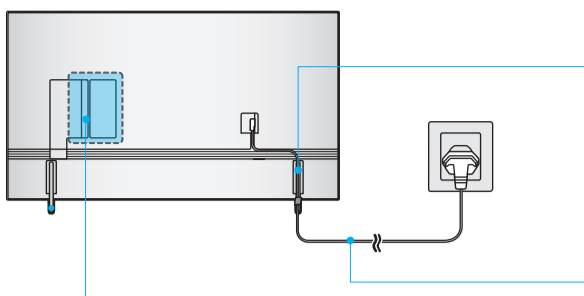

SAMSUNG

Unpacking and Installation Guide

Scan this QR code with your smart phone to see helpful videos.

BN68-18073A-02

USB	USB ↔	OPTICAL	
ARC	HDMI (eARC)	LAN	
	HDMI	ANT	

Power Cable

Holder-Cable

Samsung Smart Remote

Simple User Guide / Remote control guide / Regulatory Guide

1

43"

65"-70"

50"-55"

75"

85"

2