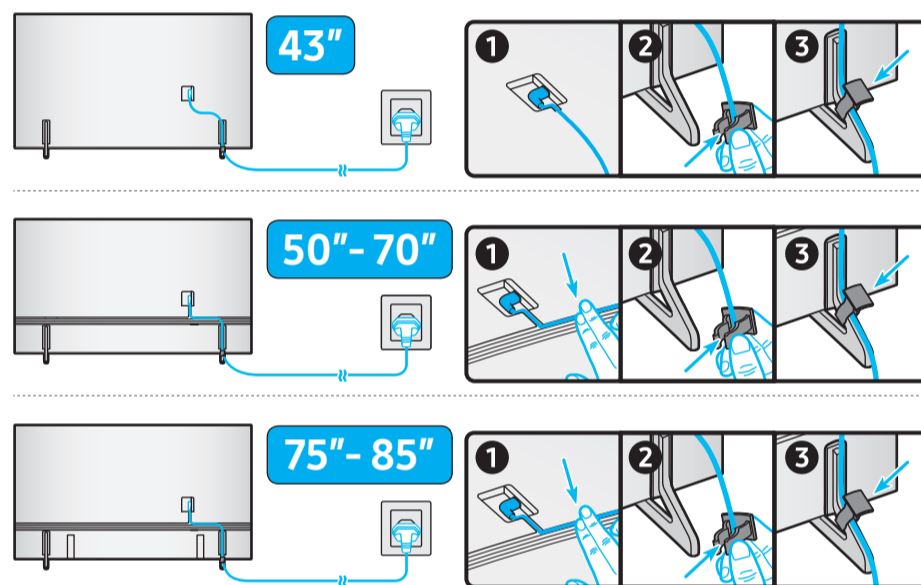

Simple User Guide / Remote control guide / Regulatory Guide

1

43"

65"-70"

50"-55"

75"

85"

2

43"-70"

75"-85"

3

0.98 inches (25 mm)

A

B

4

43"-70"

75"-85"

5

6

	A	B	C	D	E	F	G	H	I
43Q6*D	38.0 inches (965.5 mm)	22.0 inches (559.4 mm)	1.0 inches (25.7 mm)	23.5 inches (598.1 mm)	24.5 inches (623.1 mm)	71 inches (181.0 mm)	42.5 inches	18.5 lbs (8.4 kg)	19.0 lbs (8.6 kg)
50Q6*D	44.0 inches (1118.3 mm)	25.4 inches (644.1 mm)	1.0 inches (25.7 mm)	26.8 inches (681.7 mm)	27.8 inches (706.7 mm)	8.8 inches (224.0 mm)	49.5 inches	25.4 lbs (11.5 kg)	26.0 lbs (11.8 kg)
55Q6*D	48.5 inches (1232.1 mm)	27.9 inches (708.3 mm)	1.0 inches (25.7 mm)	29.4 inches (745.9 mm)	30.4 inches (770.9 mm)	8.8 inches (224.0 mm)	54.6 inches	34.2 lbs (15.5 kg)	34.8 lbs (15.8 kg)
65Q6*D	57.1 inches (1450.9 mm)	32.7 inches (831.4 mm)	1.0 inches (25.7 mm)	34.3 inches (872.2 mm)	35.3 inches (897.2 mm)	10.8 inches (274.0 mm)	64.5 inches	46.1 lbs (20.9 kg)	47.0 lbs (21.3 kg)
70Q6*D	61.4 inches (1559.7 mm)	35.5 inches (902.6 mm)	1.0 inches (26.6 mm)	37.0 inches (939.6 mm)	38.0 inches (964.6 mm)	12.6 inches (320.0 mm)	69.5 inches	62.8 lbs (28.5 kg)	64.2 lbs (29.1 kg)
75Q6*D	66.0 inches (1676.7 mm)	37.8 inches (959.8 mm)	1.0 inches (26.6 mm)	39.3 inches (997.3 mm)	40.2 inches (1022.3 mm)	12.6 inches (320.0 mm)	74.5 inches	69.2 lbs (31.4 kg)	70.5 lbs (32.0 kg)
85Q6*D	74.8 inches (1900.9 mm)	42.7 inches (1085.7 mm)	1.1 inches (26.9 mm)	44.2 inches (1123.3 mm)	45.2 inches (1148.3 mm)	13.6 inches (345.1 mm)	84.5 inches	91.5 lbs (41.5 kg)	93.7 lbs (42.5 kg)